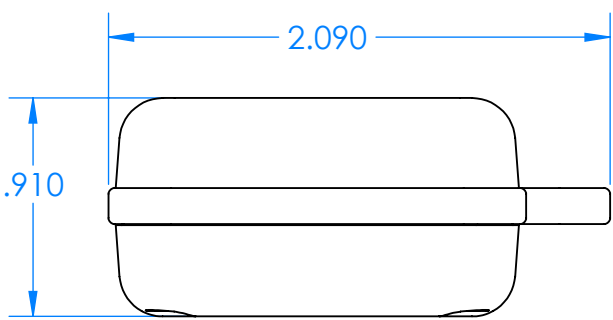

# SERPAC CXL28A-YY-A-ZZ

Electronic Enclosures

- Enclosure color (YY)**
- Top-Bottom combinations available
- BK=black
  - CL=clear
  - TRGY=translucent gray
  - TRRD=translucent red
- 
- Seal color (ZZ)**
- BK=black
  - BL=blue
  - GM=gunmetal
  - NG=neon green
  - NO=neon orange
  - OR=orange
  - YL=yellow
  - WH=white
- 

PN	Description
5514A	(1) BW 2C Top
5515A	(1) BW 2C Bottom
5522A	(1) CXL2 Perimeter Seal
6002	(4) #2 X 3/8" PH HD screw TORQUE 35-60 in-oz

Watertight enclosure meets or exceeds:  
IP67  
NEMA 4X, 12, 13