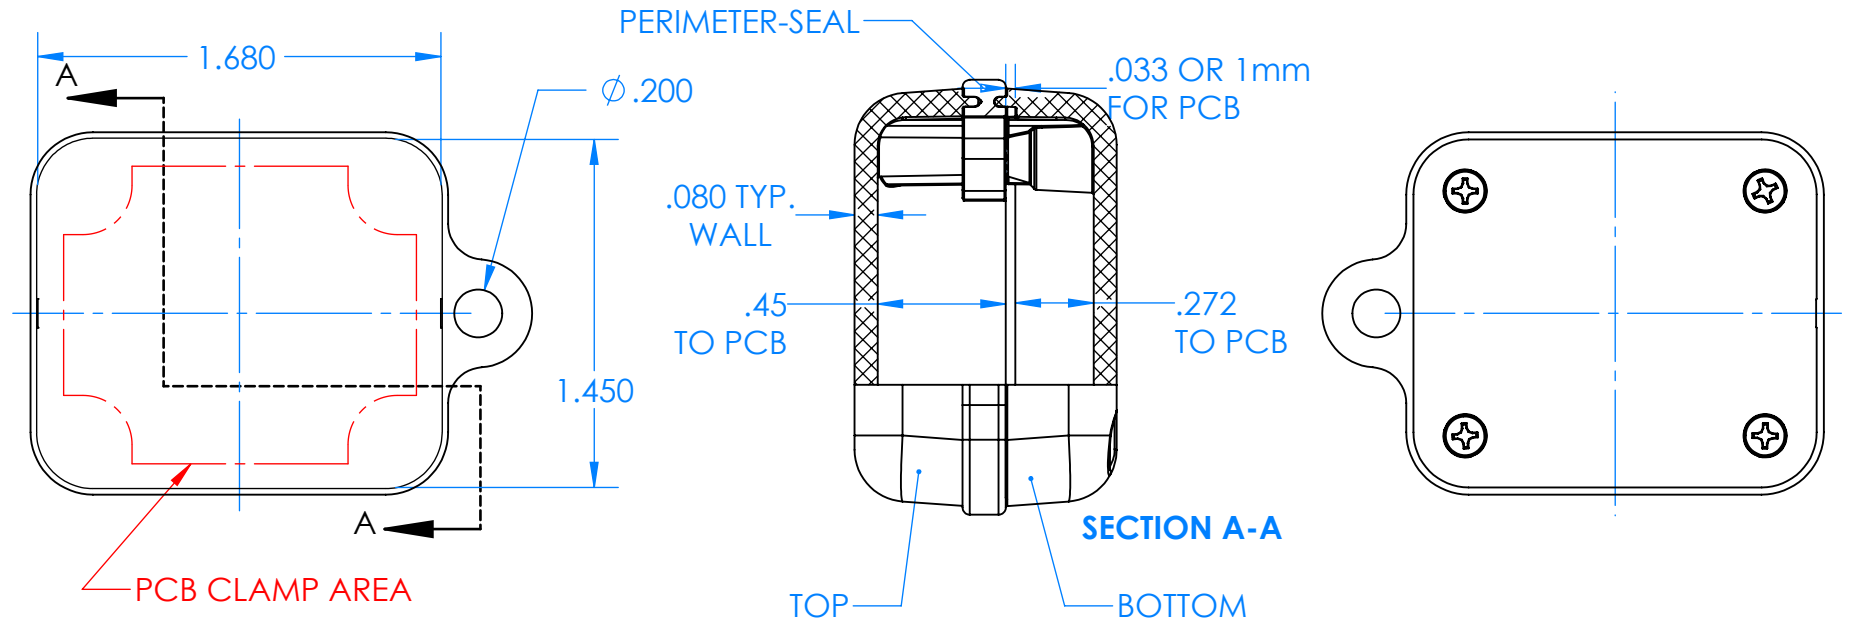

# SERPAC CXL28A-YY-A-ZZ

Electronic Enclosures

- Enclosure color (YY)**
- Top-Bottom combinations available
- BK=black
  - CL=clear
  - TRGY=translucent gray
  - TRRD=translucent red
- 
- Seal color (ZZ)**
- BK=black
  - BL=blue
  - GM=gunmetal
  - NG=neon green
  - NO=neon orange
  - OR=orange
  - YL=yellow
  - WH=white
- 

PN	Description
5514A	(1) BW 2C Top
5515A	(1) BW 2C Bottom
5522A	(1) CXL2 Perimeter Seal
6002	(4) #2 X 3/8" PH HD screw TORQUE 35-60 in-oz

Watertight enclosure meets or exceeds:  
IP67  
NEMA 4X, 12, 13