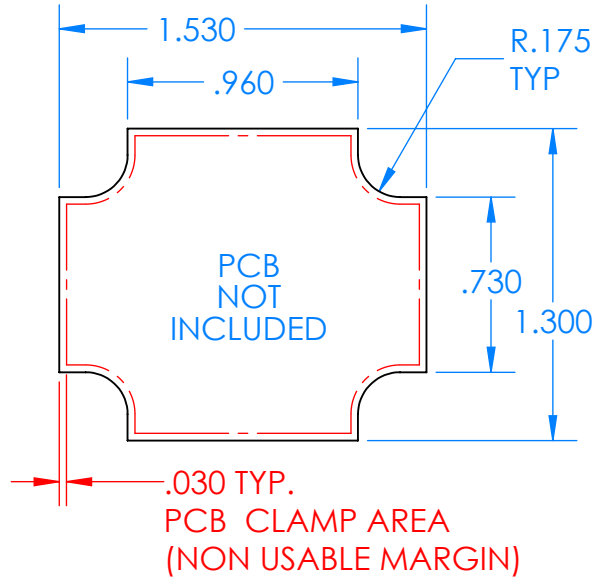

# SERPAC CXL28A-YY-A-ZZ

Electronic Enclosures

- Enclosure color (YY)**
- Top-Bottom combinations available
- BK=black
  - CL=clear
  - TRGY=translucent gray
  - TRRD=translucent red
- 
- Seal color (ZZ)**
- BK=black
  - BL=blue
  - GM=gunmetal
  - NG=neon green
  - NO=neon orange
  - OR=orange
  - YL=yellow
  - WH=white
- 

PN	Description
5514A	(1) BW 2C Top
5515A	(1) BW 2C Bottom
5522A	(1) CXL2 Perimeter Seal
6002	(4) #2 X 3/8" PH HD screw TORQUE 35-60 in-oz

Watertight enclosure meets or exceeds:  
IP67  
NEMA 4X, 12, 13