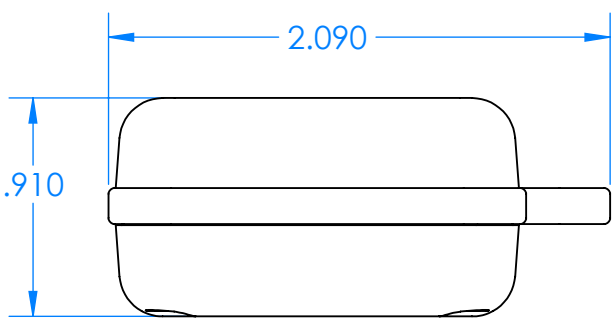

SERPAC CXL28A-YY-A-ZZ

Electronic Enclosures

- Enclosure color (YY)**
 Top-Bottom combinations available
 BK=black
 CL=clear
 TRGY=translucent gray
 TRRD=translucent red
- Seal color (ZZ)**
 BK=black
 BL=blue
 GM=gunmetal
 NG=neon green
 NO=neon orange
 OR=orange
 YL=yellow
 WH=white

PN	Description
5514A	(1) BW 2C Top
5515A	(1) BW 2C Bottom
5522A	(1) CXL2 Perimeter Seal
6002	(4) #2 X 3/8" PH HD screw TORQUE 35-60 in-oz

Watertight enclosure meets or exceeds:
 IP67
 NEMA 4X, 12, 13