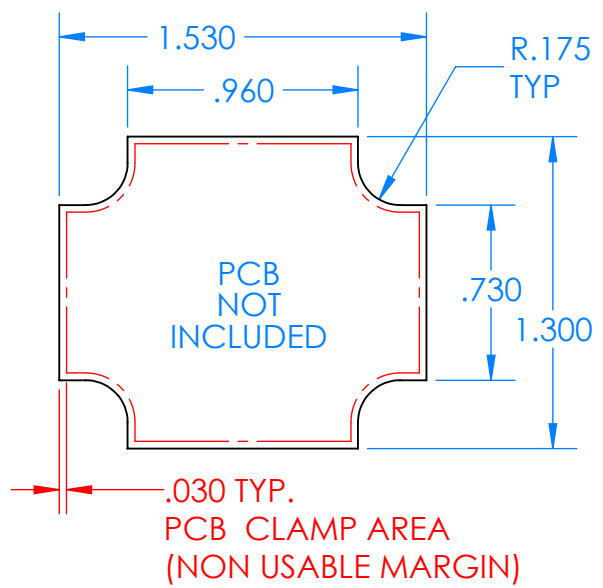

# SERPAC CXL28A-YY-A-ZZ

Electronic Enclosures

- Enclosure color (YY)**  
 Top-Bottom combinations available  
 BK=black  
 CL=clear  
 TRGY=translucent gray  
 TRRD=translucent red
- 
- Seal color (ZZ)**  
 BK=black  
 BL=blue  
 GM=gunmetal  
 NG=neon green  
 NO=neon orange  
 OR=orange  
 YL=yellow  
 WH=white
- 

PN	Description
5514A	(1) BW 2C Top
5515A	(1) BW 2C Bottom
5522A	(1) CXL2 Perimeter Seal
6002	(4) #2 X 3/8" PH HD screw TORQUE 35-60 in-oz

Watertight enclosure meets or exceeds:  
 IP67  
 NEMA 4X, 12, 13