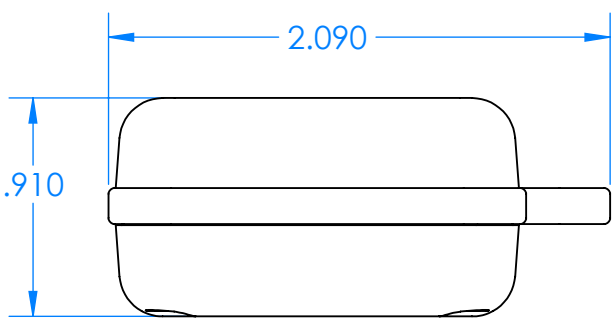

SERPAC CXL28A-YY-A-ZZ

Electronic Enclosures

- Enclosure color (YY)**
- Top-Bottom combinations available
- BK=black
 - CL=clear
 - TRGY=translucent gray
 - TRRD=translucent red
- Seal color (ZZ)**
- BK=black
 - BL=blue
 - GM=gunmetal
 - NG=neon green
 - NO=neon orange
 - OR=orange
 - YL=yellow
 - WH=white

PN	Description
5514A	(1) BW 2C Top
5515A	(1) BW 2C Bottom
5522A	(1) CXL2 Perimeter Seal
6002	(4) #2 X 3/8" PH HD screw TORQUE 35-60 in-oz

Watertight enclosure meets or exceeds:
IP67
NEMA 4X, 12, 13