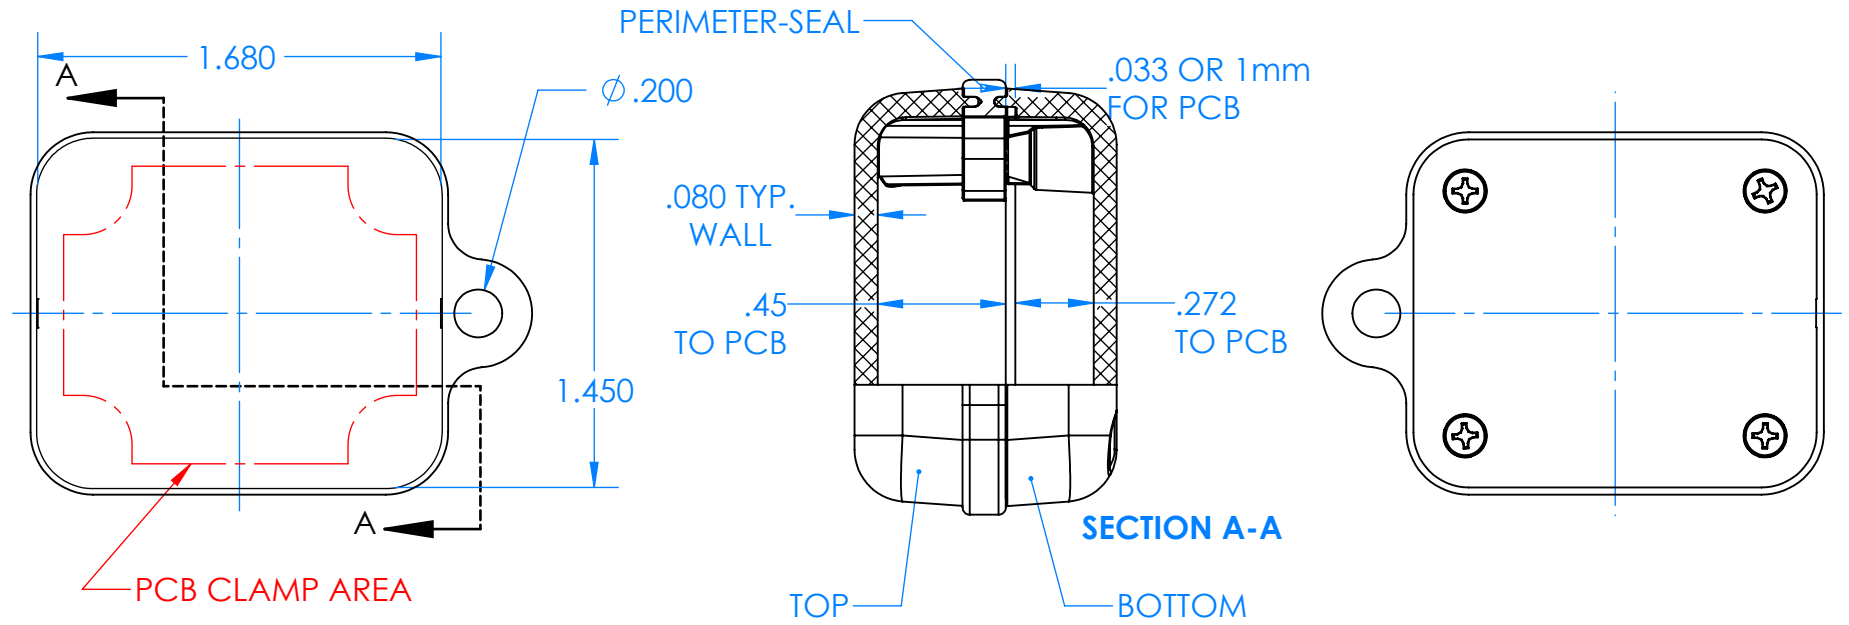

SERPAC CXL28A-YY-A-ZZ

Electronic Enclosures

- Enclosure color (YY)**
- Top-Bottom combinations available
- BK=black
 - CL=clear
 - TRGY=translucent gray
 - TRRD=translucent red
- Seal color (ZZ)**
- BK=black
 - BL=blue
 - GM=gunmetal
 - NG=neon green
 - NO=neon orange
 - OR=orange
 - YL=yellow
 - WH=white

PN	Description
5514A	(1) BW 2C Top
5515A	(1) BW 2C Bottom
5522A	(1) CXL2 Perimeter Seal
6002	(4) #2 X 3/8" PH HD screw TORQUE 35-60 in-oz

Watertight enclosure meets or exceeds:
IP67
NEMA 4X, 12, 13