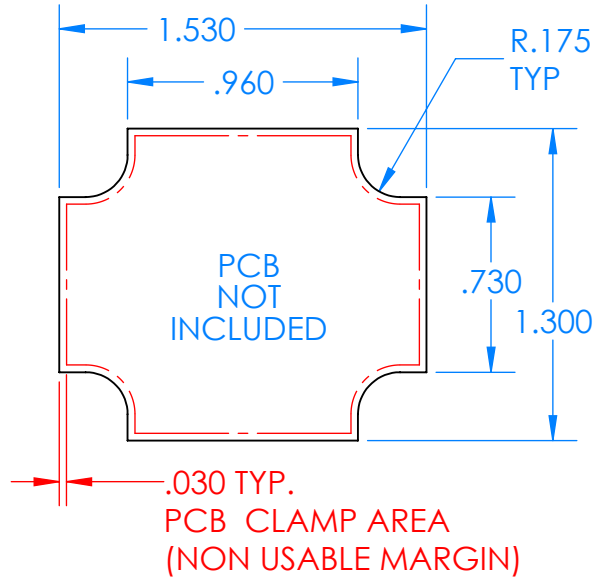

SERPAC CXL28A-YY-A-ZZ

Electronic Enclosures

- Enclosure color (YY)**
- Top-Bottom combinations available
- BK=black
 - CL=clear
 - TRGY=translucent gray
 - TRRD=translucent red
- Seal color (ZZ)**
- BK=black
 - BL=blue
 - GM=gunmetal
 - NG=neon green
 - NO=neon orange
 - OR=orange
 - YL=yellow
 - WH=white

PN	Description
5514A	(1) BW 2C Top
5515A	(1) BW 2C Bottom
5522A	(1) CXL2 Perimeter Seal
6002	(4) #2 X 3/8" PH HD screw TORQUE 35-60 in-oz

Watertight enclosure meets or exceeds:
IP67
NEMA 4X, 12, 13