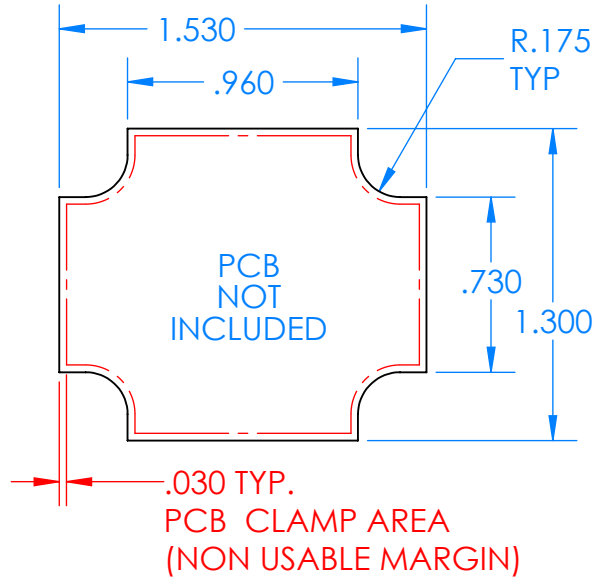

SERPAC CXL28A-YY-A-ZZ

Electronic Enclosures

- Enclosure color (YY)**
 Top-Bottom combinations available
 BK=black
 CL=clear
 TRGY=translucent gray
 TRRD=translucent red
- 
- Seal color (ZZ)**
 BK=black
 BL=blue
 GM=gunmetal
 NG=neon green
 NO=neon orange
 OR=orange
 YL=yellow
 WH=white
- 

PN	Description
5514A	(1) BW 2C Top
5515A	(1) BW 2C Bottom
5522A	(1) CXL2 Perimeter Seal
6002	(4) #2 X 3/8" PH HD screw TORQUE 35-60 in-oz

Watertight enclosure meets or exceeds:
 IP67
 NEMA 4X, 12, 13