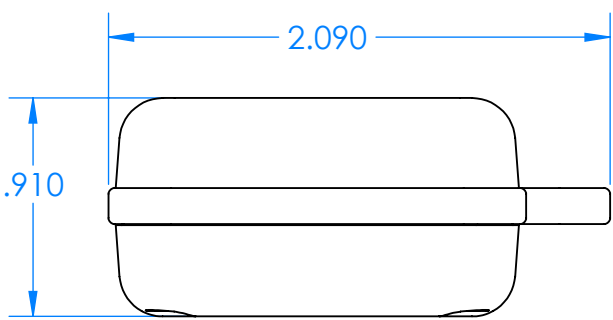

SERPAC CXL28A-YY-A-ZZ

Electronic Enclosures

- Enclosure color (YY)**
 Top-Bottom combinations available
 BK=black
 CL=clear
 TRGY=translucent gray
 TRRD=translucent red
- 
- Seal color (ZZ)**
 BK=black
 BL=blue
 GM=gunmetal
 NG=neon green
 NO=neon orange
 OR=orange
 YL=yellow
 WH=white
- 

PN	Description
5514A	(1) BW 2C Top
5515A	(1) BW 2C Bottom
5522A	(1) CXL2 Perimeter Seal
6002	(4) #2 X 3/8" PH HD screw TORQUE 35-60 in-oz

Watertight enclosure meets or exceeds:
 IP67
 NEMA 4X, 12, 13