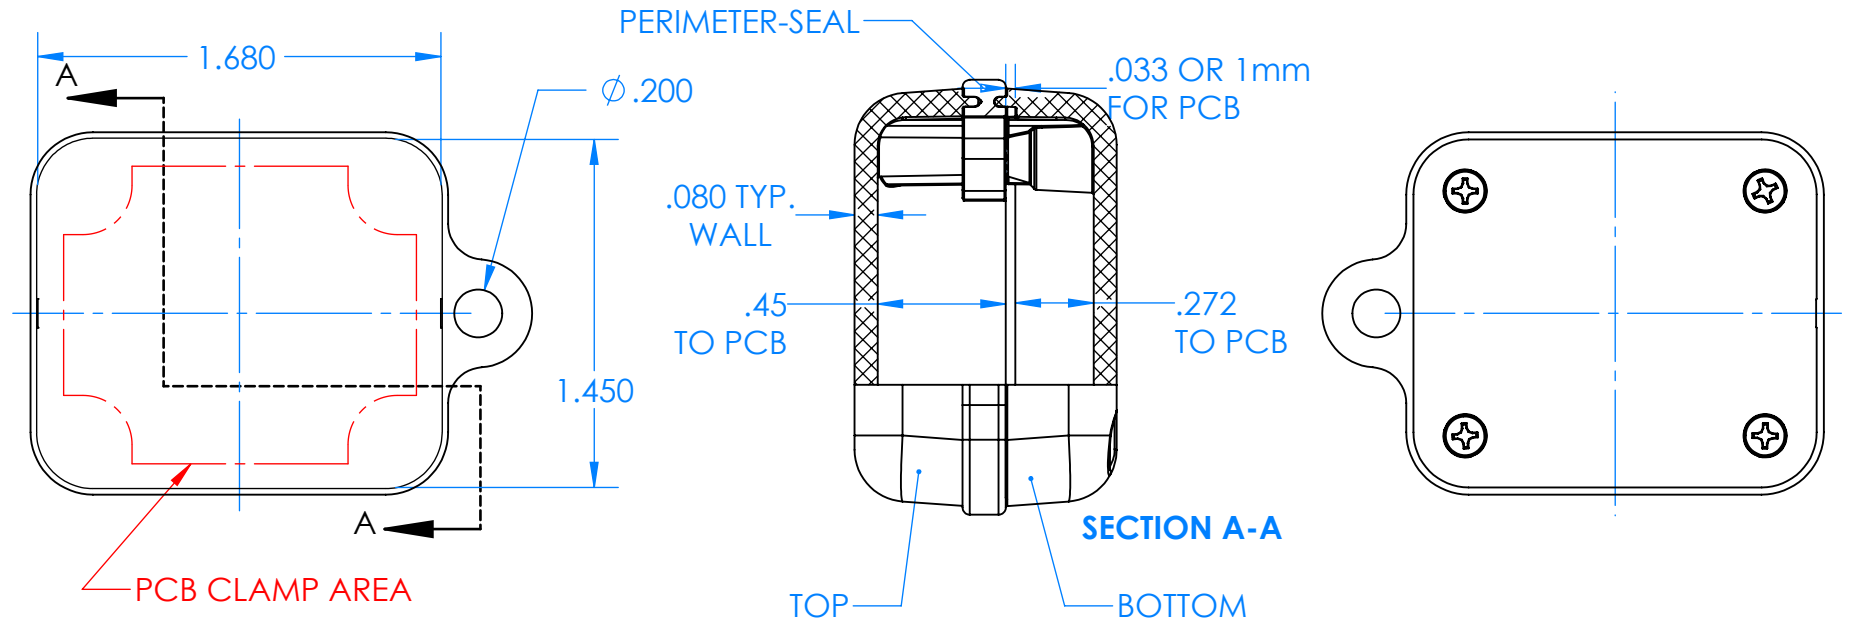

SERPAC CXL28A-YY-A-ZZ

Electronic Enclosures

- Enclosure color (YY)**
 Top-Bottom combinations available
 BK=black
 CL=clear
 TRGY=translucent gray
 TRRD=translucent red
- 
- Seal color (ZZ)**
 BK=black
 BL=blue
 GM=gunmetal
 NG=neon green
 NO=neon orange
 OR=orange
 YL=yellow
 WH=white
- 

PN	Description
5514A	(1) BW 2C Top
5515A	(1) BW 2C Bottom
5522A	(1) CXL2 Perimeter Seal
6002	(4) #2 X 3/8" PH HD screw TORQUE 35-60 in-oz

Watertight enclosure meets or exceeds:
 IP67
 NEMA 4X, 12, 13