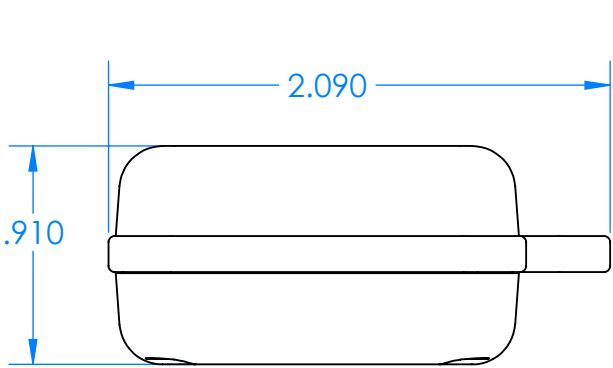

SERPAC CXL28A-YY-A-ZZ

Electronic Enclosures

- Enclosure color (YY)**
 Top-Bottom combinations available
 BK=black
 CL=clear
 TRGY=translucent gray
 TRRD=translucent red
- Seal color (ZZ)**
 BK=black
 BL=blue
 GM=gunmetal
 NG=neon green
 NO=neon orange
 OR=orange
 YL=yellow
 WH=white

PN	Description
5514A	(1) BW 2C Top
5515A	(1) BW 2C Bottom
5522A	(1) CXL2 Perimeter Seal
6002	(4) #2 X 3/8" PH HD screw TORQUE 35-60 in-oz

Watertight enclosure meets or exceeds:
 IP67
 NEMA 4X, 12, 13