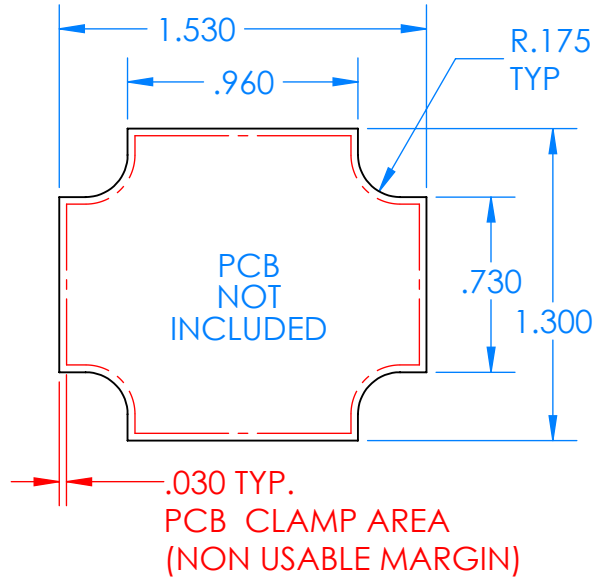

SERPAC CXL28A-YY-A-ZZ

Electronic Enclosures

- Enclosure color (YY)**
 Top-Bottom combinations available
 BK=black
 CL=clear
 TRGY=translucent gray
 TRRD=translucent red
- Seal color (ZZ)**
 BK=black
 BL=blue
 GM=gunmetal
 NG=neon green
 NO=neon orange
 OR=orange
 YL=yellow
 WH=white

PN	Description
5514A	(1) BW 2C Top
5515A	(1) BW 2C Bottom
5522A	(1) CXL2 Perimeter Seal
6002	(4) #2 X 3/8" PH HD screw TORQUE 35-60 in-oz

Watertight enclosure meets or exceeds:
 IP67
 NEMA 4X, 12, 13