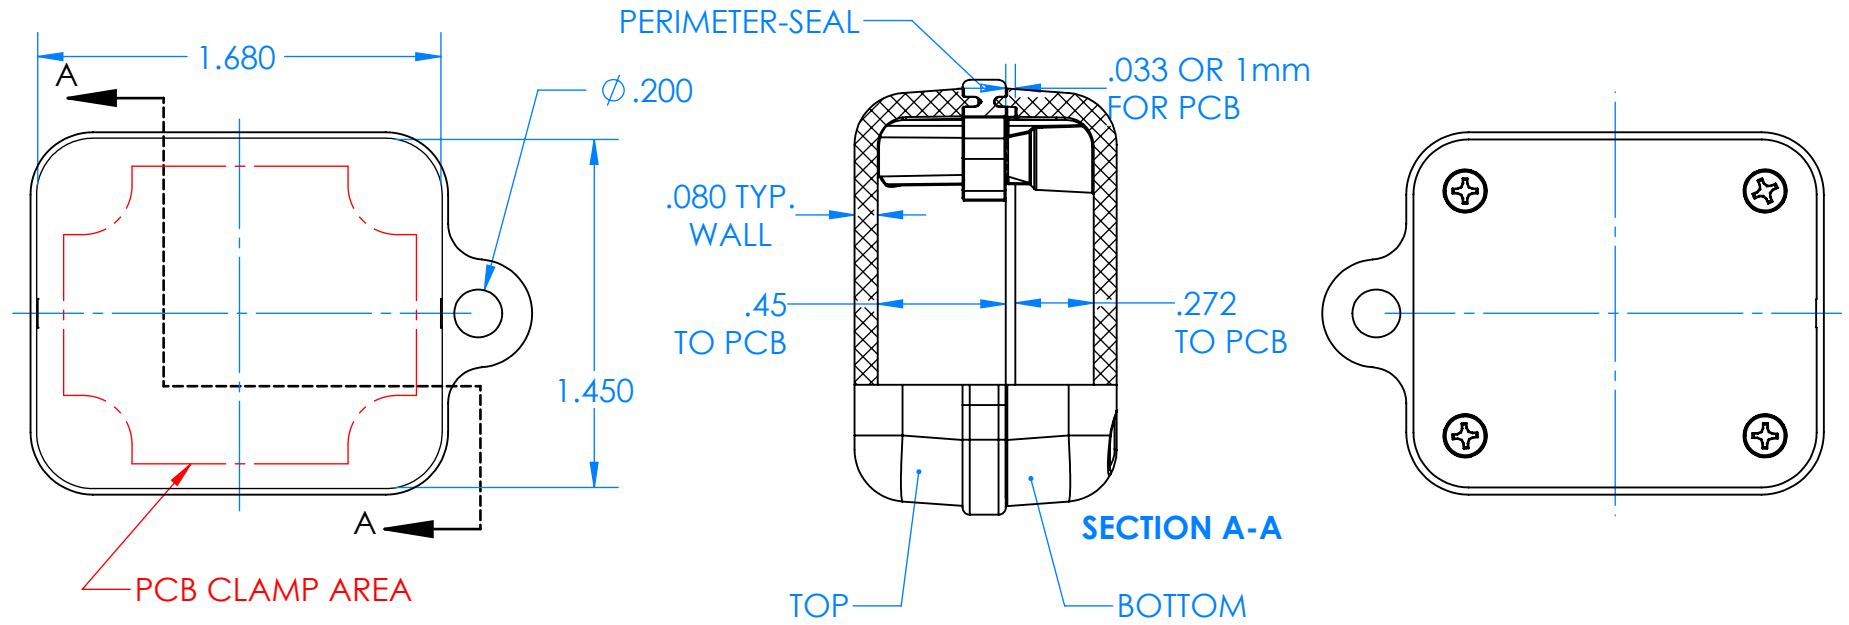

SERPAC CXL28A-YY-A-ZZ

Electronic Enclosures

- Enclosure color (YY)**
 Top-Bottom combinations available
 BK=black
 CL=clear
 TRGY=translucent gray
 TRRD=translucent red
- Seal color (ZZ)**
 BK=black
 BL=blue
 GM=gunmetal
 NG=neon green
 NO=neon orange
 OR=orange
 YL=yellow
 WH=white

PN	Description
5514A	(1) BW 2C Top
5515A	(1) BW 2C Bottom
5522A	(1) CXL2 Perimeter Seal
6002	(4) #2 X 3/8" PH HD screw TORQUE 35-60 in-oz

Watertight enclosure meets or exceeds:
 IP67
 NEMA 4X, 12, 13