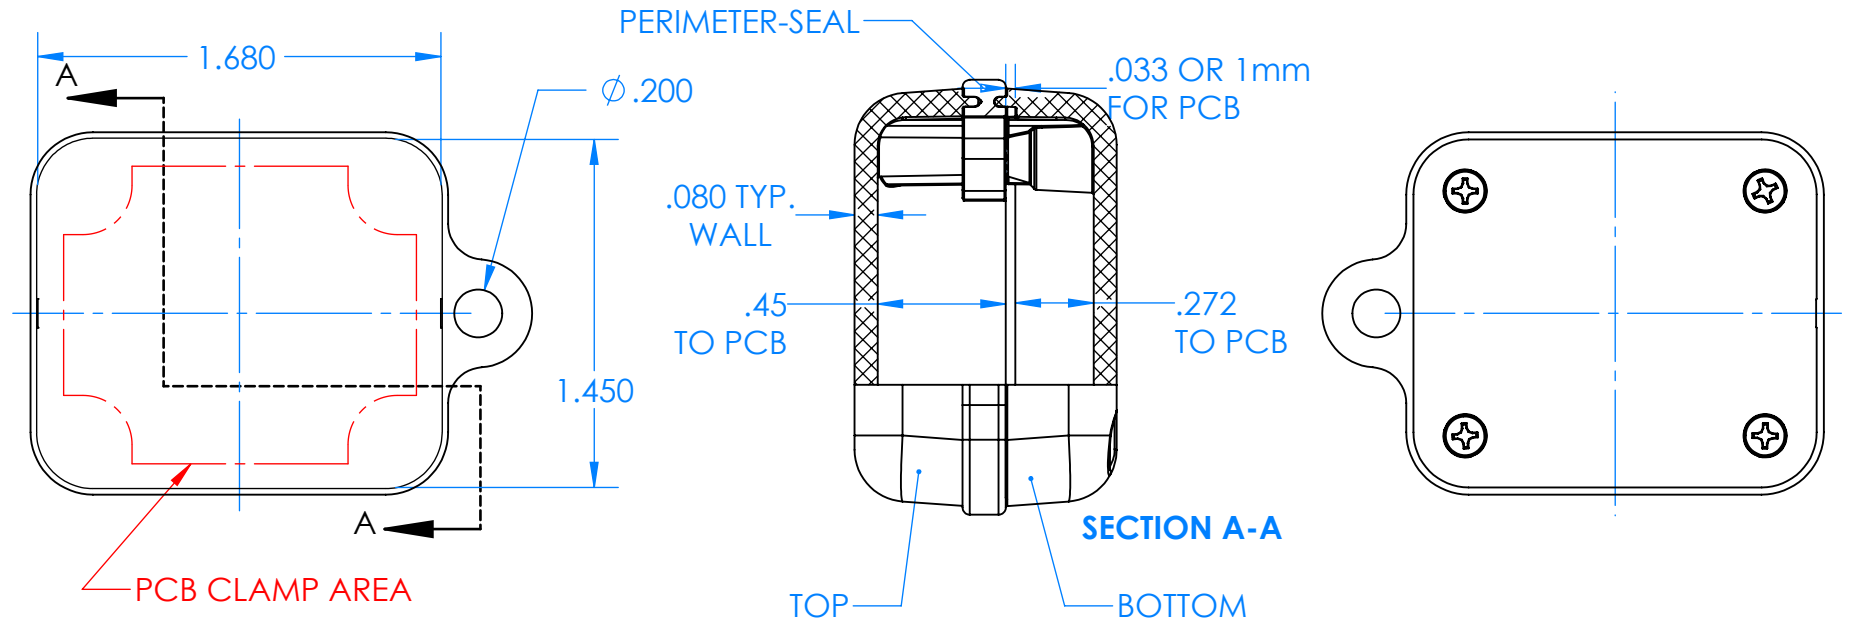

# SERPAC CXL28A-YY-A-ZZ

Electronic Enclosures

- Enclosure color (YY)**  
 Top-Bottom combinations available  
 BK=black  
 CL=clear  
 TRGY=translucent gray  
 TRRD=translucent red
- Seal color (ZZ)**  
 BK=black  
 BL=blue  
 GM=gunmetal  
 NG=neon green  
 NO=neon orange  
 OR=orange  
 YL=yellow  
 WH=white

PN	Description
5514A	(1) BW 2C Top
5515A	(1) BW 2C Bottom
5522A	(1) CXL2 Perimeter Seal
6002	(4) #2 X 3/8" PH HD screw TORQUE 35-60 in-oz

Watertight enclosure meets or exceeds:  
 IP67  
 NEMA 4X, 12, 13