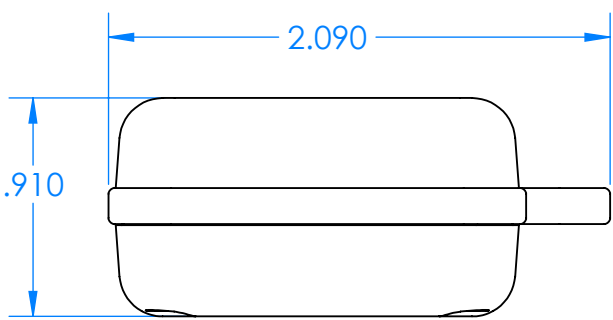

# SERPAC CXL28A-YY-A-ZZ

Electronic Enclosures

- Enclosure color (YY)**  
 Top-Bottom combinations available  
 BK=black  
 CL=clear  
 TRGY=translucent gray  
 TRRD=translucent red
- Seal color (ZZ)**  
 BK=black  
 BL=blue  
 GM=gunmetal  
 NG=neon green  
 NO=neon orange  
 OR=orange  
 YL=yellow  
 WH=white

PN	Description
5514A	(1) BW 2C Top
5515A	(1) BW 2C Bottom
5522A	(1) CXL2 Perimeter Seal
6002	(4) #2 X 3/8" PH HD screw TORQUE 35-60 in-oz

Watertight enclosure meets or exceeds:  
 IP67  
 NEMA 4X, 12, 13