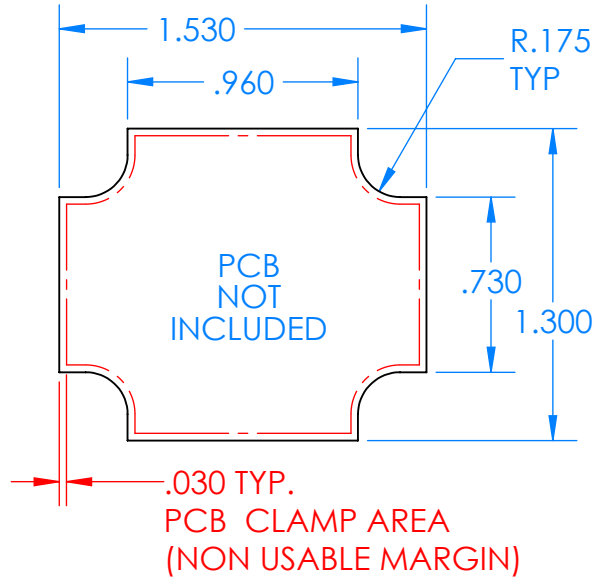

# SERPAC CXL28A-YY-A-ZZ

Electronic Enclosures

- Enclosure color (YY)**  
 Top-Bottom combinations available  
 BK=black  
 CL=clear  
 TRGY=translucent gray  
 TRRD=translucent red
- Seal color (ZZ)**  
 BK=black  
 BL=blue  
 GM=gunmetal  
 NG=neon green  
 NO=neon orange  
 OR=orange  
 YL=yellow  
 WH=white

PN	Description
5514A	(1) BW 2C Top
5515A	(1) BW 2C Bottom
5522A	(1) CXL2 Perimeter Seal
6002	(4) #2 X 3/8" PH HD screw TORQUE 35-60 in-oz

Watertight enclosure meets or exceeds:  
 IP67  
 NEMA 4X, 12, 13