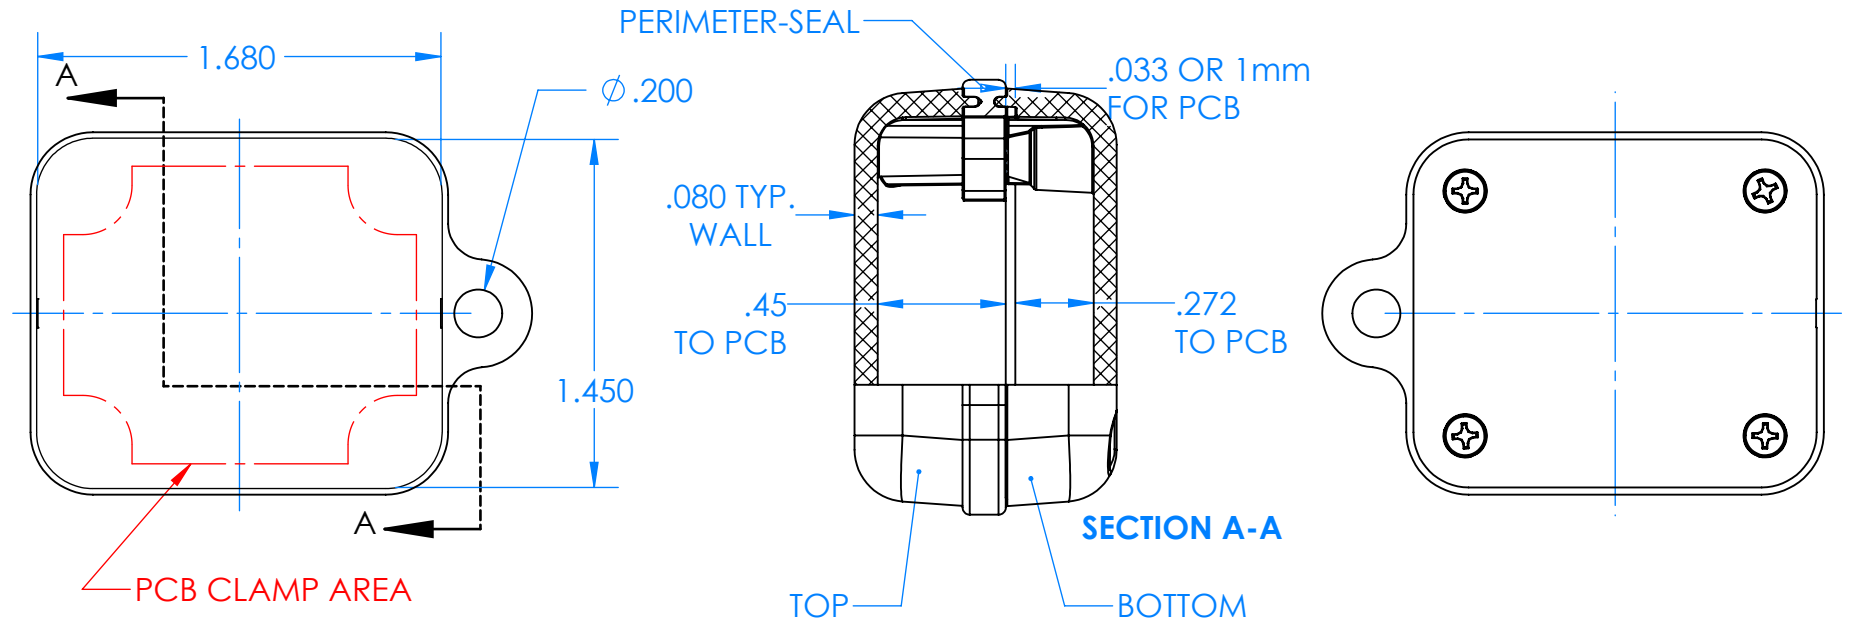

# SERPAC CXL28A-YY-A-ZZ

Electronic Enclosures

- Enclosure color (YY)**  
 Top-Bottom combinations available  
 BK=black  
 CL=clear  
 TRGY=translucent gray  
 TRRD=translucent red
- 
- Seal color (ZZ)**  
 BK=black  
 BL=blue  
 GM=gunmetal  
 NG=neon green  
 NO=neon orange  
 OR=orange  
 YL=yellow  
 WH=white
- 

PN	Description
5514A	(1) BW 2C Top
5515A	(1) BW 2C Bottom
5522A	(1) CXL2 Perimeter Seal
6002	(4) #2 X 3/8" PH HD screw TORQUE 35-60 in-oz

Watertight enclosure meets or exceeds:  
 IP67  
 NEMA 4X, 12, 13