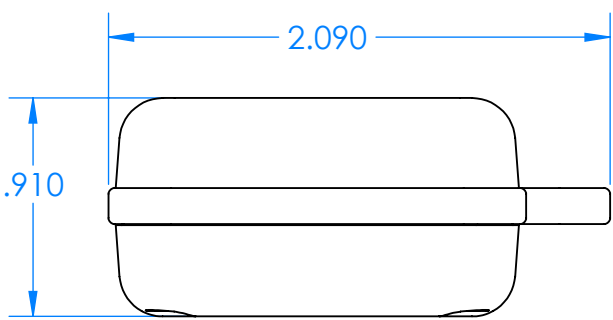

# SERPAC CXL28A-YY-A-ZZ

Electronic Enclosures

- Enclosure color (YY)**  
 Top-Bottom combinations available  
 BK=black  
 CL=clear  
 TRGY=translucent gray  
 TRRD=translucent red
- 
- Seal color (ZZ)**  
 BK=black  
 BL=blue  
 GM=gunmetal  
 NG=neon green  
 NO=neon orange  
 OR=orange  
 YL=yellow  
 WH=white
- 

PN	Description
5514A	(1) BW 2C Top
5515A	(1) BW 2C Bottom
5522A	(1) CXL2 Perimeter Seal
6002	(4) #2 X 3/8" PH HD screw TORQUE 35-60 in-oz

Watertight enclosure meets or exceeds:  
 IP67  
 NEMA 4X, 12, 13