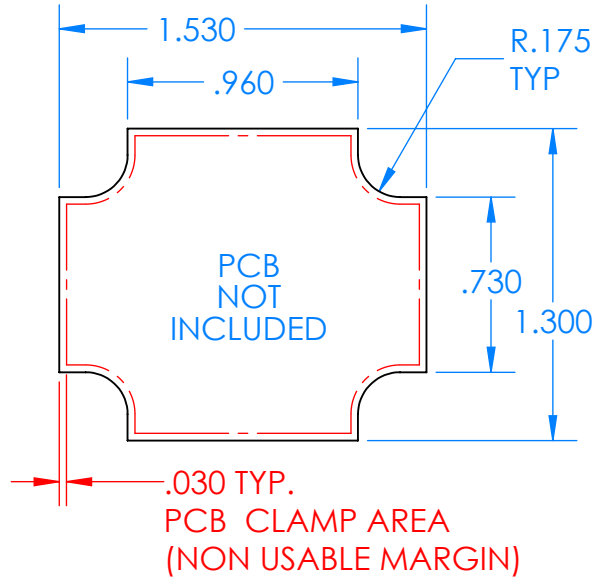

# SERPAC CXL28A-YY-A-ZZ

Electronic Enclosures

- Enclosure color (YY)**  
 Top-Bottom combinations available  
 BK=black  
 CL=clear  
 TRGY=translucent gray  
 TRRD=translucent red
- 
- Seal color (ZZ)**  
 BK=black  
 BL=blue  
 GM=gunmetal  
 NG=neon green  
 NO=neon orange  
 OR=orange  
 YL=yellow  
 WH=white
- 

PN	Description
5514A	(1) BW 2C Top
5515A	(1) BW 2C Bottom
5522A	(1) CXL2 Perimeter Seal
6002	(4) #2 X 3/8" PH HD screw TORQUE 35-60 in-oz

Watertight enclosure meets or exceeds:  
 IP67  
 NEMA 4X, 12, 13