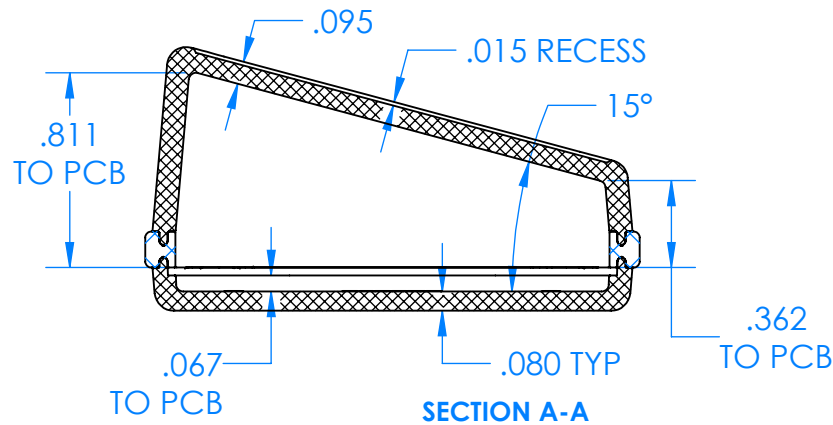

SERPAC CXL6 1SD-YY-A-ZZ

Electronic Enclosures

Enclosure color (YY)

Top-Bottom combinations available

- BK=black
- CL=clear
- TRGY=translucent gray
- TRRD=translucent red

Seal color (ZZ)

- BK=black
- BL=blue
- GM=gunmetal
- NG=neon green
- NO=neon orange
- OR=orange
- YL=yellow
- WH=white

| PN | Description |
|-------|--|
| 5537D | (1) BW 6C Slanted Top |
| 5532D | (1) BW 6A Bottom |
| 5541A | (1) CXL6A Perimeter seal style A |
| 6002 | (4) #2 X 3/8" PH HD screw TORQUE 35-60 in-oz. |

Wateright enclosure meets or exceeds:
IP67
NEMA 4X, 12, 13