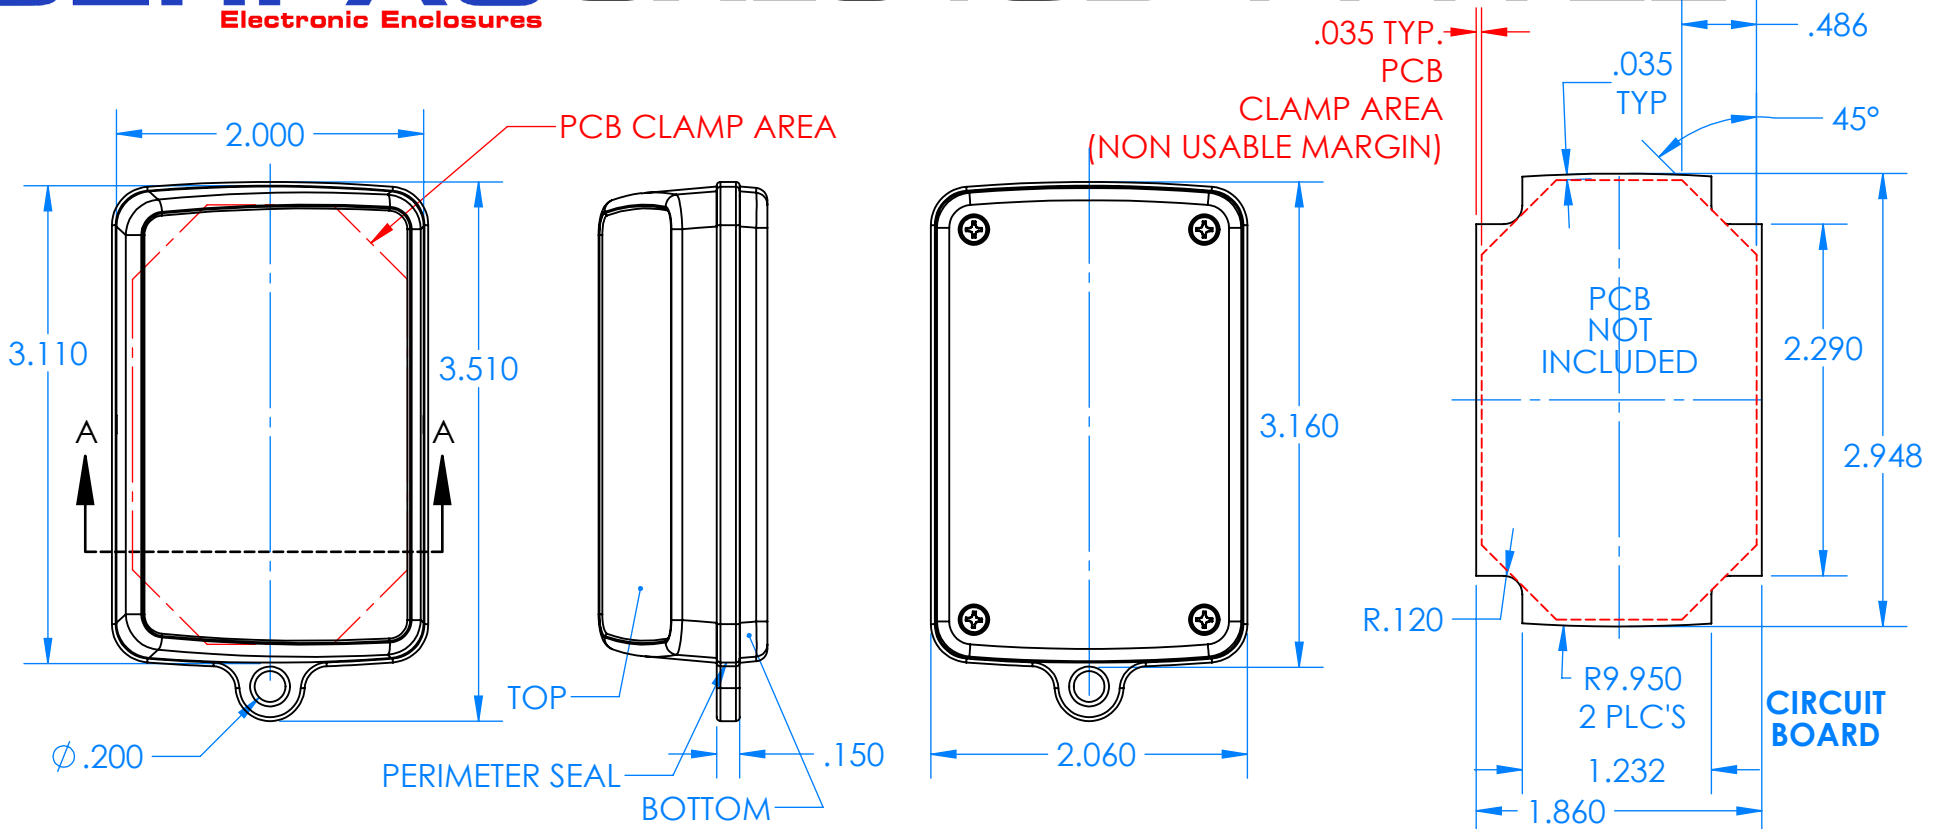

SERPAC CXL6 1SD-YY-A-ZZ

Electronic Enclosures

Enclosure color (YY)

Top-Bottom combinations available

- BK=black
- CL=clear
- TRGY=translucent gray
- TRRD=translucent red

Seal color (ZZ)

- BK=black
- BL=blue
- GM=gunmetal
- NG=neon green
- NO=neon orange
- OR=orange
- YL=yellow
- WH=white

| PN | Description |
|-------|--|
| 5537D | (1) BW 6C Slanted Top |
| 5532D | (1) BW 6A Bottom |
| 5541A | (1) CXL6A Perimeter seal style A |
| 6002 | (4) #2 X 3/8" PH HD screw TORQUE 35-60 in-oz. |

Wateright enclosure meets or exceeds:
IP67
NEMA 4X, 12, 13