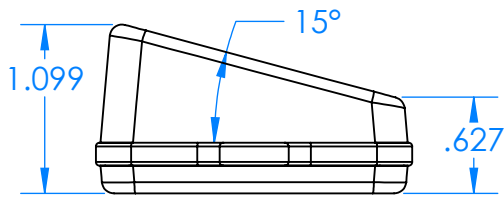

SERPAC CXL6 1SD-YY-A-ZZ

Electronic Enclosures

Enclosure color (YY)

Top-Bottom combinations available

- BK=black
- CL=clear
- TRGY=translucent gray
- TRRD=translucent red

Seal color (ZZ)

- BK=black
- BL=blue
- GM=gunmetal
- NG=neon green
- NO=neon orange
- OR=orange
- YL=yellow
- WH=white

| PN | Description |
|-------|--|
| 5537D | (1) BW 6C Slanted Top |
| 5532D | (1) BW 6A Bottom |
| 5541A | (1) CXL6A Perimeter seal style A |
| 6002 | (4) #2 X 3/8" PH HD screw TORQUE 35-60 in-oz. |

Wateright enclosure meets or exceeds:
IP67
NEMA 4X, 12, 13