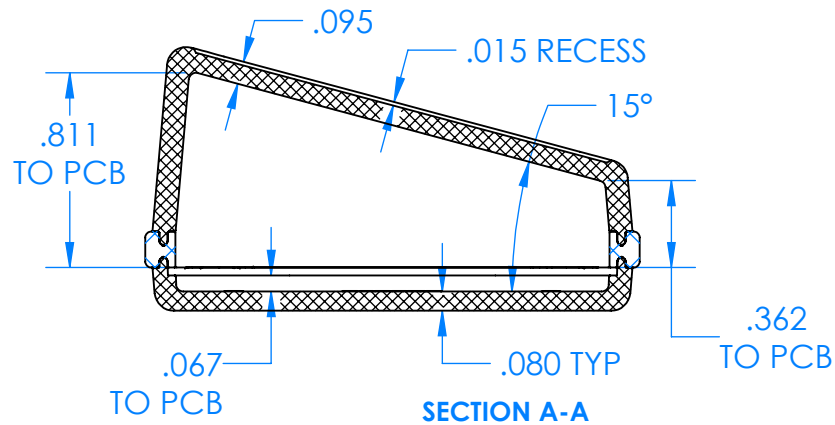

SERPAC CXL6 1SD-YY-A-ZZ

Electronic Enclosures

Enclosure color (YY)
Top-Bottom combinations available
 BK=black
 CL=clear
 TRGY=translucent gray
 TRRD=translucent red

Seal color (ZZ)
 BK=black
 BL=blue
 GM=gunmetal
 NG=neon green
 NO=neon orange
 OR=orange
 YL=yellow
 WH=white

PN	Description
5537D	(1) BW 6C Slanted Top
5532D	(1) BW 6A Bottom
5541A	(1) CXL6A Perimeter seal style A
6002	(4) #2 X 3/8" PH HD screw TORQUE 35-60 in-oz.

Wateright enclosure meets or exceeds:
IP67
NEMA 4X, 12, 13