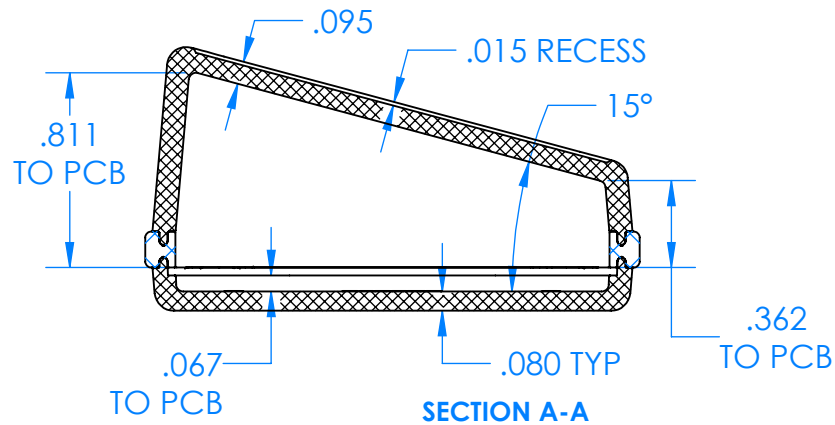

SERPAC CXL6 1SD-YY-A-ZZ

Electronic Enclosures

Enclosure color (YY)
Top-Bottom combinations available
 BK=black
 CL=clear
 TRGY=translucent gray
 TRRD=translucent red

Seal color (ZZ)
 BK=black
 BL=blue
 GM=gunmetal
 NG=neon green
 NO=neon orange
 OR=orange
 YL=yellow
 WH=white

PN	Description
5537D	(1) BW 6C Slanted Top
5532D	(1) BW 6A Bottom
5541A	(1) CXL6A Perimeter seal style A
6002	(4) #2 X 3/8" PH HD screw TORQUE 35-60 in-oz.

Watertight enclosure meets or exceeds:
IP67
NEMA 4X, 12, 13