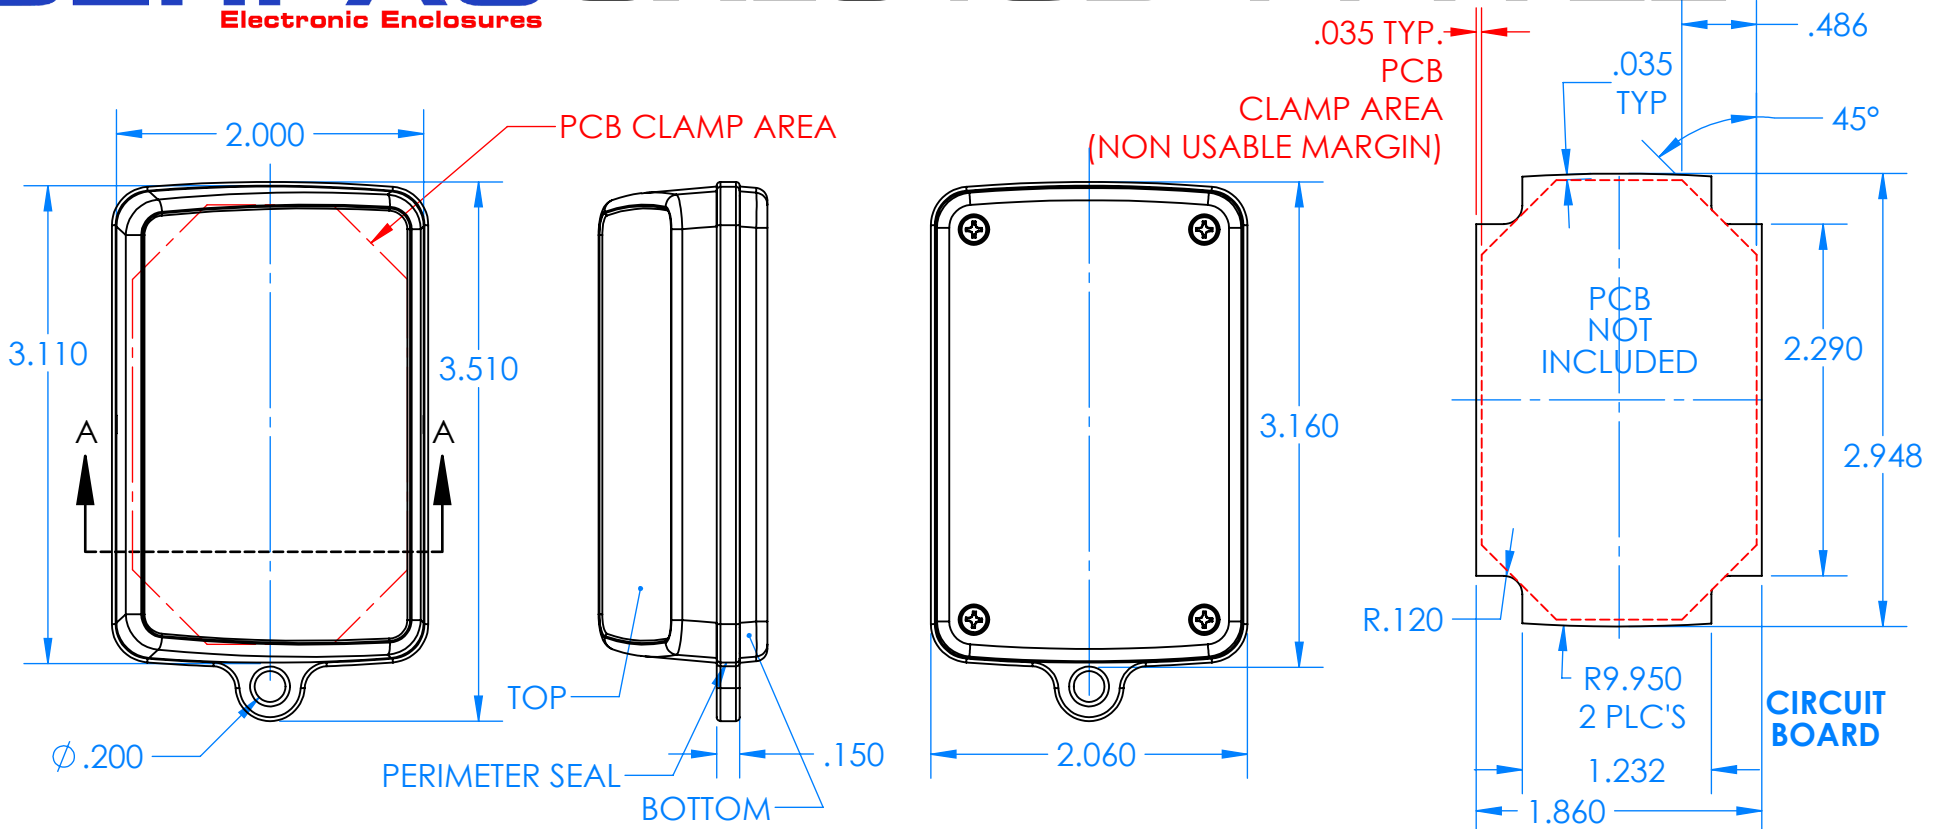

SERPAC CXL6 1SD-YY-A-ZZ

Electronic Enclosures

Enclosure color (YY)
Top-Bottom combinations available
 BK=black
 CL=clear
 TRGY=translucent gray
 TRRD=translucent red

Seal color (ZZ)
 BK=black
 BL=blue
 GM=gunmetal
 NG=neon green
 NO=neon orange
 OR=orange
 YL=yellow
 WH=white

PN	Description
5537D	(1) BW 6C Slanted Top
5532D	(1) BW 6A Bottom
5541A	(1) CXL6A Perimeter seal style A
6002	(4) #2 X 3/8" PH HD screw TORQUE 35-60 in-oz.

Watertight enclosure meets or exceeds:
IP67
NEMA 4X, 12, 13