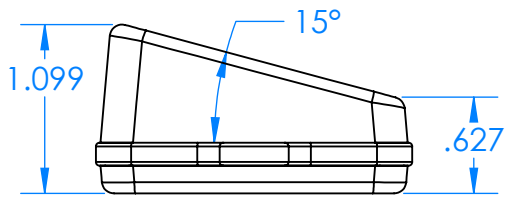

SERPAC CXL6 1SD-YY-A-ZZ

Electronic Enclosures

Enclosure color (YY)
Top-Bottom combinations available
 BK=black
 CL=clear
 TRGY=translucent gray
 TRRD=translucent red

Seal color (ZZ)
 BK=black
 BL=blue
 GM=gunmetal
 NG=neon green
 NO=neon orange
 OR=orange
 YL=yellow
 WH=white

PN	Description
5537D	(1) BW 6C Slanted Top
5532D	(1) BW 6A Bottom
5541A	(1) CXL6A Perimeter seal style A
6002	(4) #2 X 3/8" PH HD screw TORQUE 35-60 in-oz.

Watertight enclosure meets or exceeds:
IP67
NEMA 4X, 12, 13