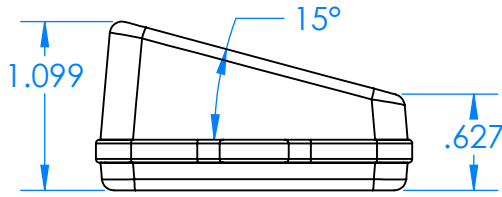

SERPAC CXL6 1SD-YY-A-ZZ

Electronic Enclosures

Enclosure color (YY)
Top-Bottom combinations available
 BK=black
 CL=clear
 TRGY=translucent gray
 TRRD=translucent red

Seal color (ZZ)
 BK=black
 BL=blue
 GM=gunmetal
 NG=neon green
 NO=neon orange
 OR=orange
 YL=yellow
 WH=white

| PN | Description |
|-------|--|
| 5537D | (1) BW 6C Slanted Top |
| 5532D | (1) BW 6A Bottom |
| 5541A | (1) CXL6A Perimeter seal style A |
| 6002 | (4) #2 X 3/8" PH HD screw TORQUE 35-60 in-oz. |

Wateright enclosure meets or exceeds:
IP67
NEMA 4X, 12, 13