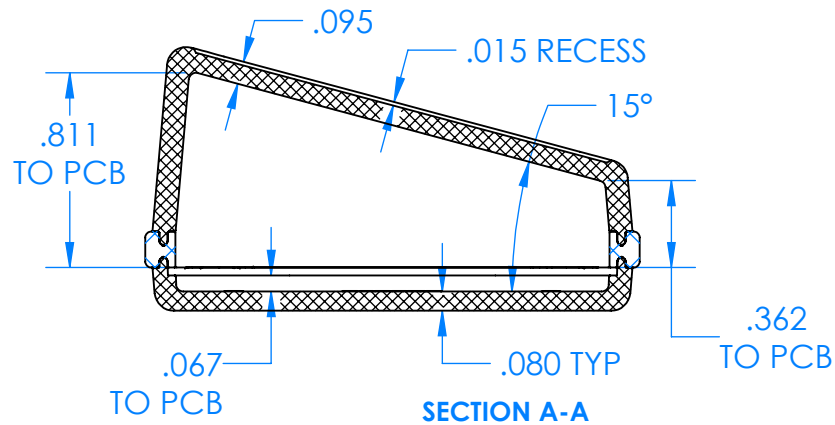

# SERPAC CXL6 1SD-YY-A-ZZ

Electronic Enclosures

**Enclosure color (YY)**  
**Top-Bottom combinations available**  
 BK=black  
 CL=clear  
 TRGY=translucent gray  
 TRRD=translucent red

**Seal color (ZZ)**  
 BK=black  
 BL=blue  
 GM=gunmetal  
 NG=neon green  
 NO=neon orange  
 OR=orange  
 YL=yellow  
 WH=white

PN	Description
5537D	(1) BW 6C Slanted Top
5532D	(1) BW 6A Bottom
5541A	(1) CXL6A Perimeter seal style A
6002	(4) #2 X 3/8" PH HD screw TORQUE 35-60 in-oz.

**Watertight enclosure meets or exceeds:**  
**IP67**  
**NEMA 4X, 12, 13**