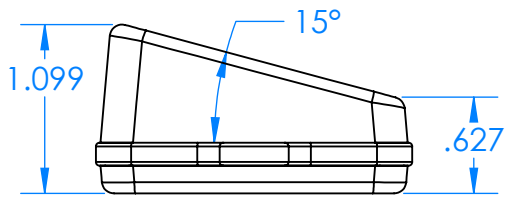

# SERPAC CXL6 1SD-YY-A-ZZ

Electronic Enclosures

**Enclosure color (YY)**  
**Top-Bottom combinations available**  
 BK=black  
 CL=clear  
 TRGY=translucent gray  
 TRRD=translucent red

**Seal color (ZZ)**  
 BK=black  
 BL=blue  
 GM=gunmetal  
 NG=neon green  
 NO=neon orange  
 OR=orange  
 YL=yellow  
 WH=white

PN	Description
5537D	(1) BW 6C Slanted Top
5532D	(1) BW 6A Bottom
5541A	(1) CXL6A Perimeter seal style A
6002	(4) #2 X 3/8" PH HD screw TORQUE 35-60 in-oz.

**Watertight enclosure meets or exceeds:**  
**IP67**  
**NEMA 4X, 12, 13**