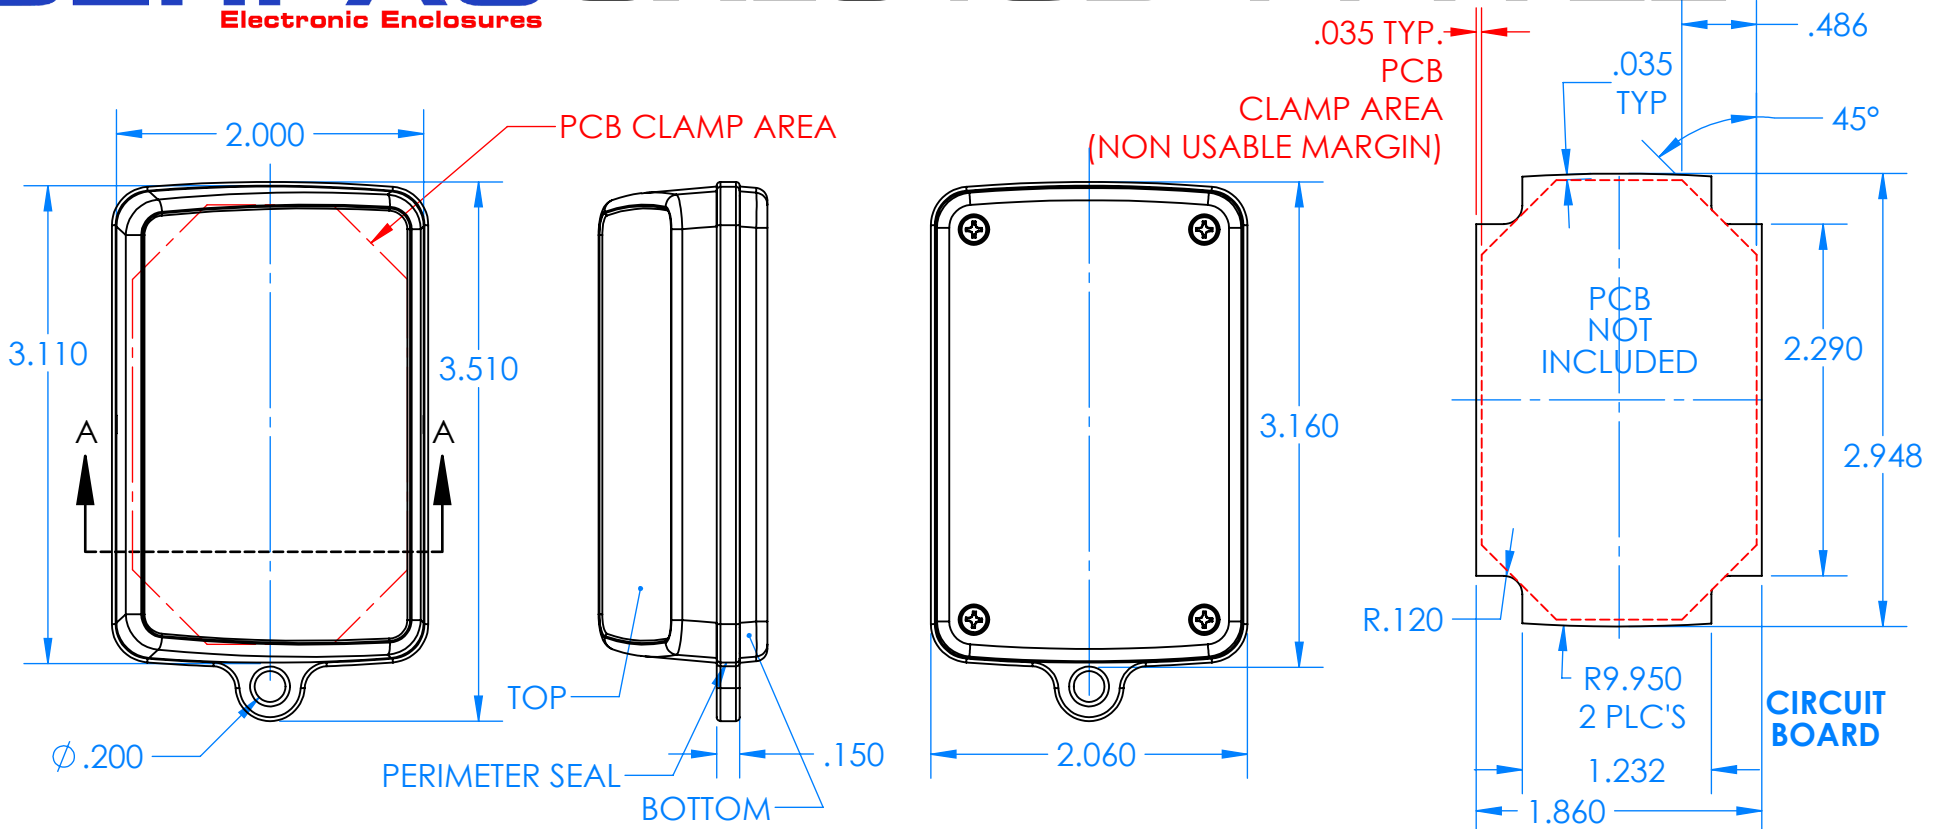

# SERPAC CXL6 1SD-YY-A-ZZ

Electronic Enclosures

**Enclosure color (YY)**  
**Top-Bottom combinations available**  
 BK=black  
 CL=clear  
 TRGY=translucent gray  
 TRRD=translucent red

**Seal color (ZZ)**  
 BK=black  
 BL=blue  
 GM=gunmetal  
 NG=neon green  
 NO=neon orange  
 OR=orange  
 YL=yellow  
 WH=white

PN	Description
5537D	(1) BW 6C Slanted Top
5532D	(1) BW 6A Bottom
5541A	(1) CXL6A Perimeter seal style A
6002	(4) #2 X 3/8" PH HD screw TORQUE 35-60 in-oz.

**Watertight enclosure meets or exceeds:**  
**IP67**  
**NEMA 4X, 12, 13**