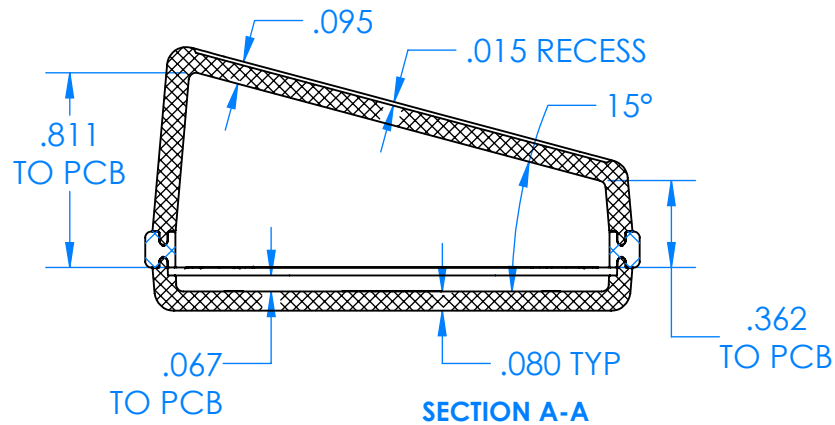

# SERPAC CXL6 1SD-YY-A-ZZ

Electronic Enclosures

**Enclosure color (YY)**  
**Top-Bottom combinations available**  
 BK=black  
 CL=clear  
 TRGY=translucent gray  
 TRRD=translucent red

**Seal color (ZZ)**  
 BK=black  
 BL=blue  
 GM=gunmetal  
 NG=neon green  
 NO=neon orange  
 OR=orange  
 YL=yellow  
 WH=white

PN	Description
5537D	(1) BW 6C Slanted Top
5532D	(1) BW 6A Bottom
5541A	(1) CXL6A Perimeter seal style A
6002	(4) #2 X 3/8" PH HD screw TORQUE 35-60 in-oz.

**Wateright enclosure meets or exceeds:**  
**IP67**  
**NEMA 4X, 12, 13**