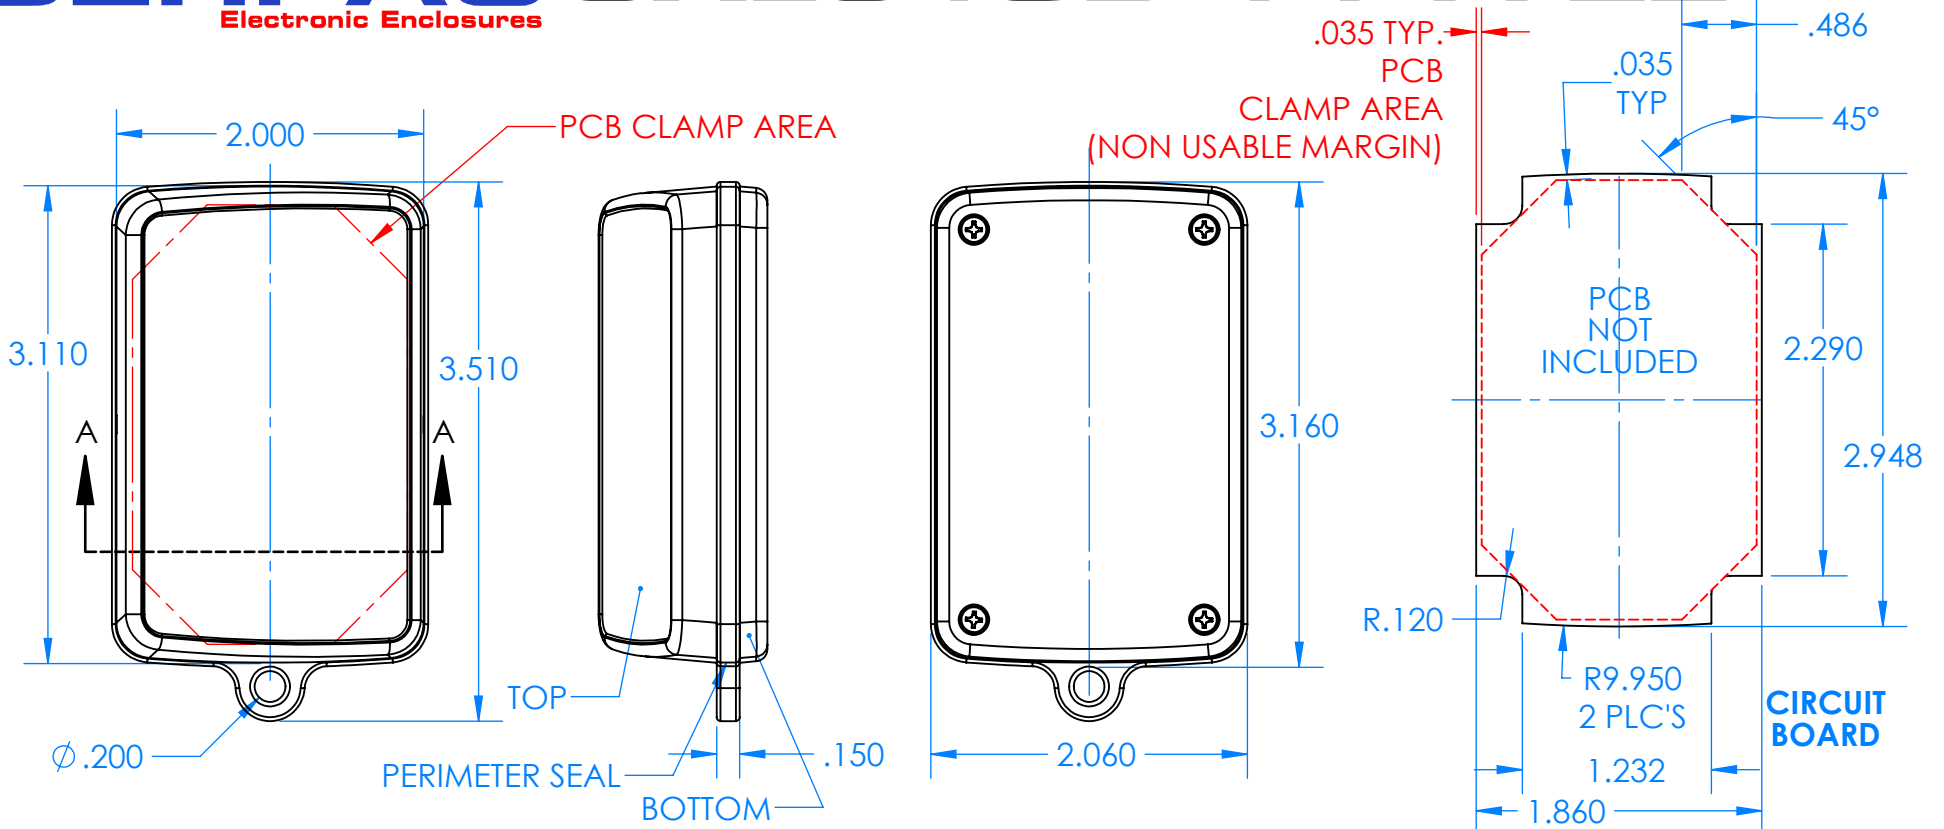

# SERPAC CXL6 1SD-YY-A-ZZ

Electronic Enclosures

**Enclosure color (YY)**  
**Top-Bottom combinations available**  
 BK=black  
 CL=clear  
 TRGY=translucent gray  
 TRRD=translucent red

**Seal color (ZZ)**  
 BK=black  
 BL=blue  
 GM=gunmetal  
 NG=neon green  
 NO=neon orange  
 OR=orange  
 YL=yellow  
 WH=white

PN	Description
5537D	(1) BW 6C Slanted Top
5532D	(1) BW 6A Bottom
5541A	(1) CXL6A Perimeter seal style A
6002	(4) #2 X 3/8" PH HD screw TORQUE 35-60 in-oz.

**Wateright enclosure meets or exceeds:**  
**IP67**  
**NEMA 4X, 12, 13**