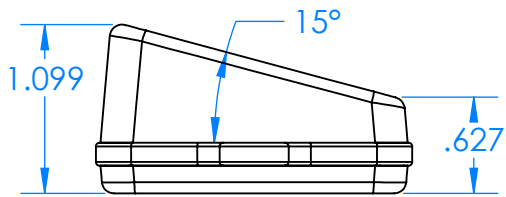

# SERPAC CXL6 1SD-YY-A-ZZ

Electronic Enclosures

**Enclosure color (YY)**  
**Top-Bottom combinations available**  
 BK=black  
 CL=clear  
 TRGY=translucent gray  
 TRRD=translucent red

**Seal color (ZZ)**  
 BK=black  
 BL=blue  
 GM=gunmetal  
 NG=neon green  
 NO=neon orange  
 OR=orange  
 YL=yellow  
 WH=white

PN	Description
5537D	(1) BW 6C Slanted Top
5532D	(1) BW 6A Bottom
5541A	(1) CXL6A Perimeter seal style A
6002	(4) #2 X 3/8" PH HD screw TORQUE 35-60 in-oz.

**Wateright enclosure meets or exceeds:**  
**IP67**  
**NEMA 4X, 12, 13**