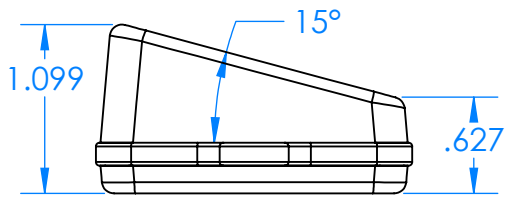

SERPAC CXL6 1SD-YY-A-ZZ

Electronic Enclosures

Enclosure color (YY)
Top-Bottom combinations available
 BK=black
 CL=clear
 TRGY=translucent gray
 TRRD=translucent red

Seal color (ZZ)
 BK=black
 BL=blue
 GM=gunmetal
 NG=neon green
 NO=neon orange
 OR=orange
 YL=yellow
 WH=white

| PN | Description |
|-------|--|
| 5537D | (1) BW 6C Slanted Top |
| 5532D | (1) BW 6A Bottom |
| 5541A | (1) CXL6A Perimeter seal style A |
| 6002 | (4) #2 X 3/8" PH HD screw TORQUE 35-60 in-oz. |

Wateright enclosure meets or exceeds:
IP67
NEMA 4X, 12, 13