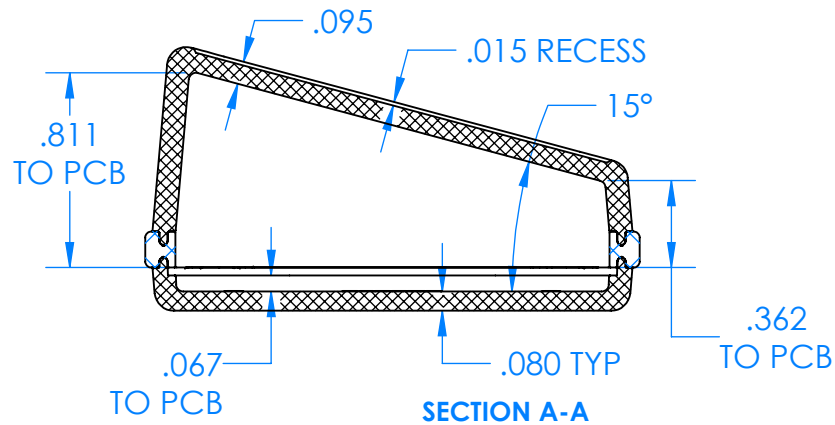

SERPAC CXL6 1SD-YY-A-ZZ

Electronic Enclosures

Enclosure color (YY)
Top-Bottom combinations available
 BK=black
 CL=clear
 TRGY=translucent gray
 TRRD=translucent red

Seal color (ZZ)
 BK=black
 BL=blue
 GM=gunmetal
 NG=neon green
 NO=neon orange
 OR=orange
 YL=yellow
 WH=white

| PN | Description |
|-------|--|
| 5537D | (1) BW 6C Slanted Top |
| 5532D | (1) BW 6A Bottom |
| 5541A | (1) CXL6A Perimeter seal style A |
| 6002 | (4) #2 X 3/8" PH HD screw TORQUE 35-60 in-oz. |

Wateright enclosure meets or exceeds:
IP67
NEMA 4X, 12, 13