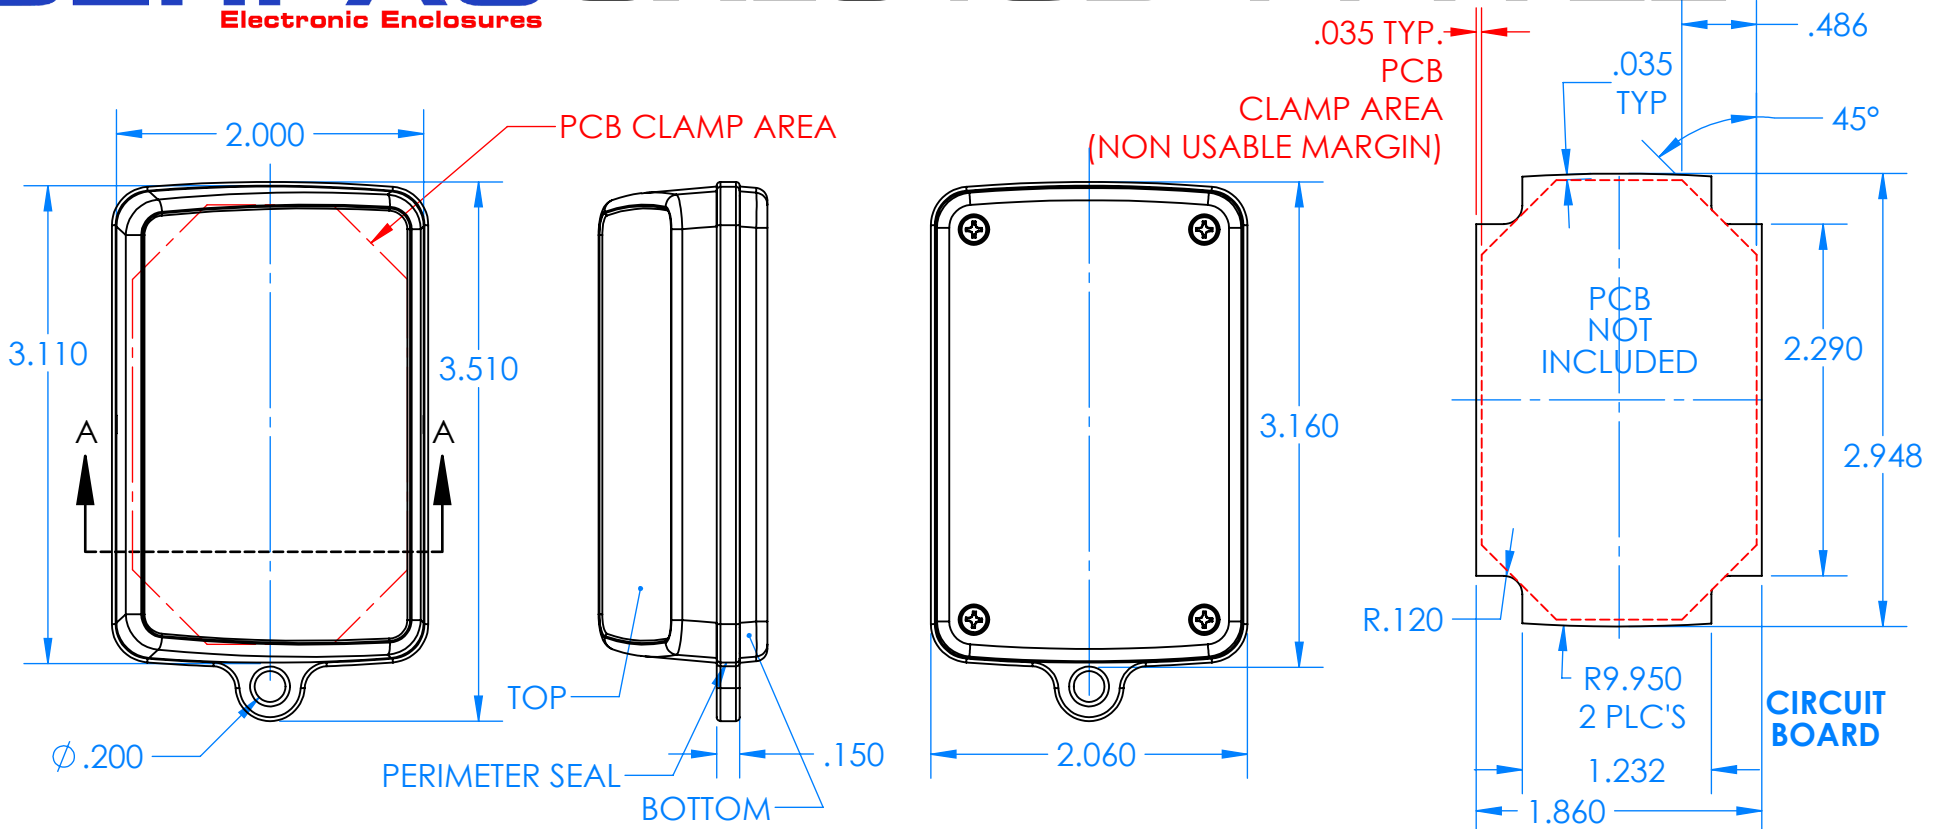

SERPAC CXL6 1SD-YY-A-ZZ

Electronic Enclosures

Enclosure color (YY)
Top-Bottom combinations available
 BK=black
 CL=clear
 TRGY=translucent gray
 TRRD=translucent red

Seal color (ZZ)
 BK=black
 BL=blue
 GM=gunmetal
 NG=neon green
 NO=neon orange
 OR=orange
 YL=yellow
 WH=white

| PN | Description |
|-------|--|
| 5537D | (1) BW 6C Slanted Top |
| 5532D | (1) BW 6A Bottom |
| 5541A | (1) CXL6A Perimeter seal style A |
| 6002 | (4) #2 X 3/8" PH HD screw TORQUE 35-60 in-oz. |

Wateright enclosure meets or exceeds:
IP67
NEMA 4X, 12, 13