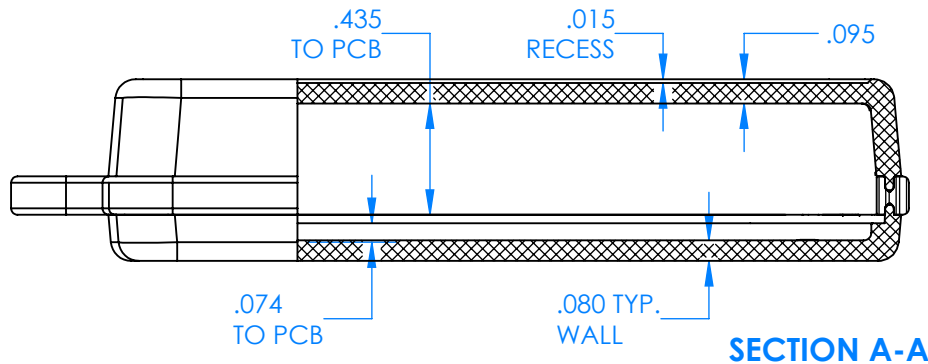

SERPAC CXL62D-YY-A-ZZ

Electronic Enclosures

Enclosure color (YY)

Top-Bottom combinations available

- BK=black
- CL=clear
- TRGY=translucent gray
- TRRD=translucent red

Seal color (ZZ)

- BK=black
- BL=blue
- GM=gunmetal
- NG=neon green
- NO=neon orange
- OR=orange
- YL=yellow
- WH=white

PN	Description
5535D	(1) BW 6C Top style D
5532D	(1) BW 6A Bottom style D
5541A	(1) CXL6A Series perimeter seal style A
6002	(4) #2 X 3/8" PH HD screw TORQUE 35-60 in-oz.

Wateright enclosure meets or exceeds:
IP67
NEMA 4X, 12, 13