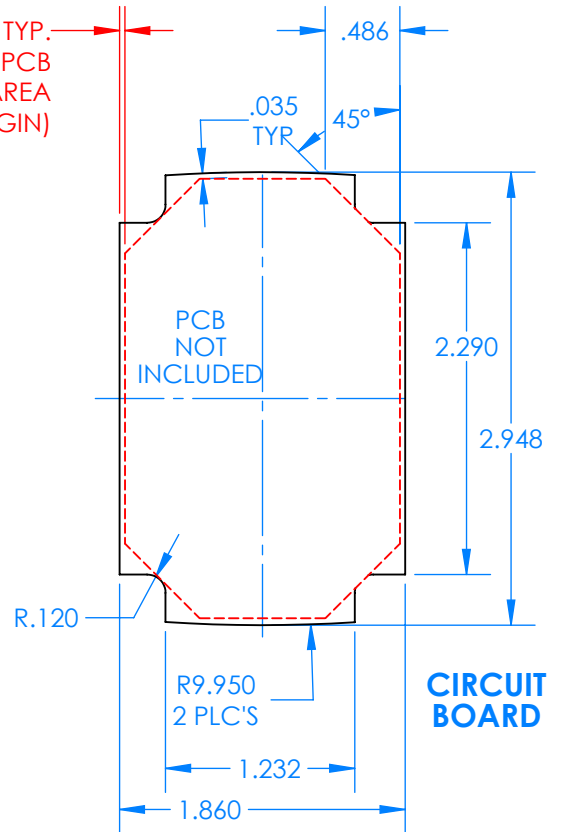

SERPAC CXL62D-YY-A-ZZ

Electronic Enclosures

Enclosure color (YY)

Top-Bottom combinations available

- BK=black
- CL=clear
- TRGY=translucent gray
- TRRD=translucent red

Seal color (ZZ)

- BK=black
- BL=blue
- GM=gunmetal
- NG=neon green
- NO=neon orange
- OR=orange
- YL=yellow
- WH=white

PN	Description
5535D	(1) BW 6C Top style D
5532D	(1) BW 6A Bottom style D
5541A	(1) CXL6A Series perimeter seal style A
6002	(4) #2 X 3/8" PH HD screw TORQUE 35-60 in-oz.

Wateright enclosure meets or exceeds:
IP67
NEMA 4X, 12, 13