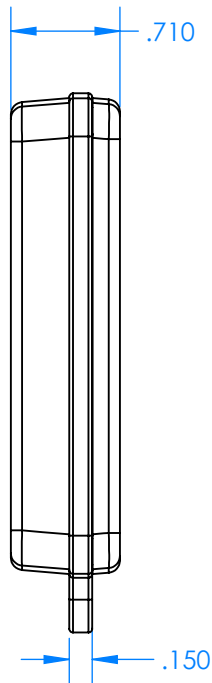

SERPAC CXL62D-YY-A-ZZ

Electronic Enclosures

Enclosure color (YY)

Top-Bottom combinations available

- BK=black
- CL=clear
- TRGY=translucent gray
- TRRD=translucent red

Seal color (ZZ)

- BK=black
- BL=blue
- GM=gunmetal
- NG=neon green
- NO=neon orange
- OR=orange
- YL=yellow
- WH=white

PN	Description
5535D	(1) BW 6C Top style D
5532D	(1) BW 6A Bottom style D
5541A	(1) CXL6A Series perimeter seal style A
6002	(4) #2 X 3/8" PH HD screw TORQUE 35-60 in-oz.

Wateright enclosure meets or exceeds:
IP67
NEMA 4X, 12, 13