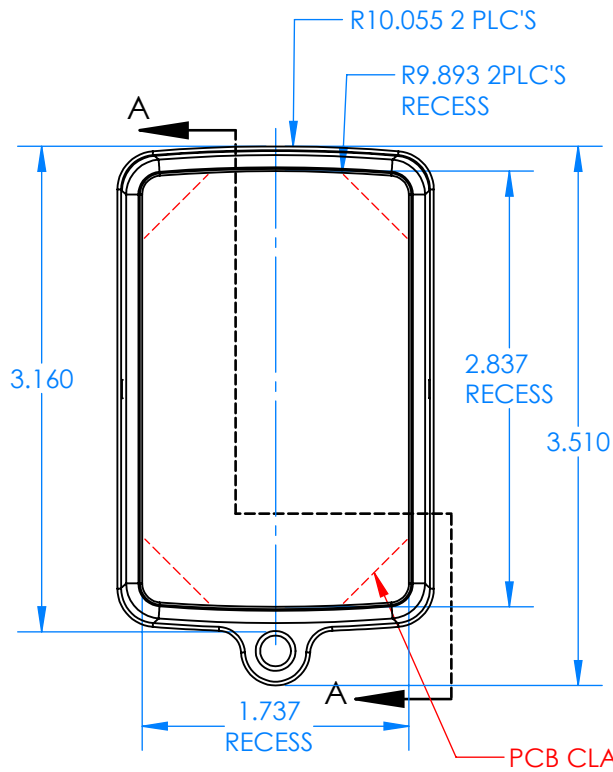

SERPAC CXL62D-YY-A-ZZ

Electronic Enclosures

Enclosure color (YY)

Top-Bottom combinations available

- BK=black
- CL=clear
- TRGY=translucent gray
- TRRD=translucent red

Seal color (ZZ)

- BK=black
- BL=blue
- GM=gunmetal
- NG=neon green
- NO=neon orange
- OR=orange
- YL=yellow
- WH=white

PN	Description
5535D	(1) BW 6C Top style D
5532D	(1) BW 6A Bottom style D
5541A	(1) CXL6A Series perimeter seal style A
6002	(4) #2 X 3/8" PH HD screw TORQUE 35-60 in-oz.

Wateright enclosure meets or exceeds:
IP67
NEMA 4X, 12, 13