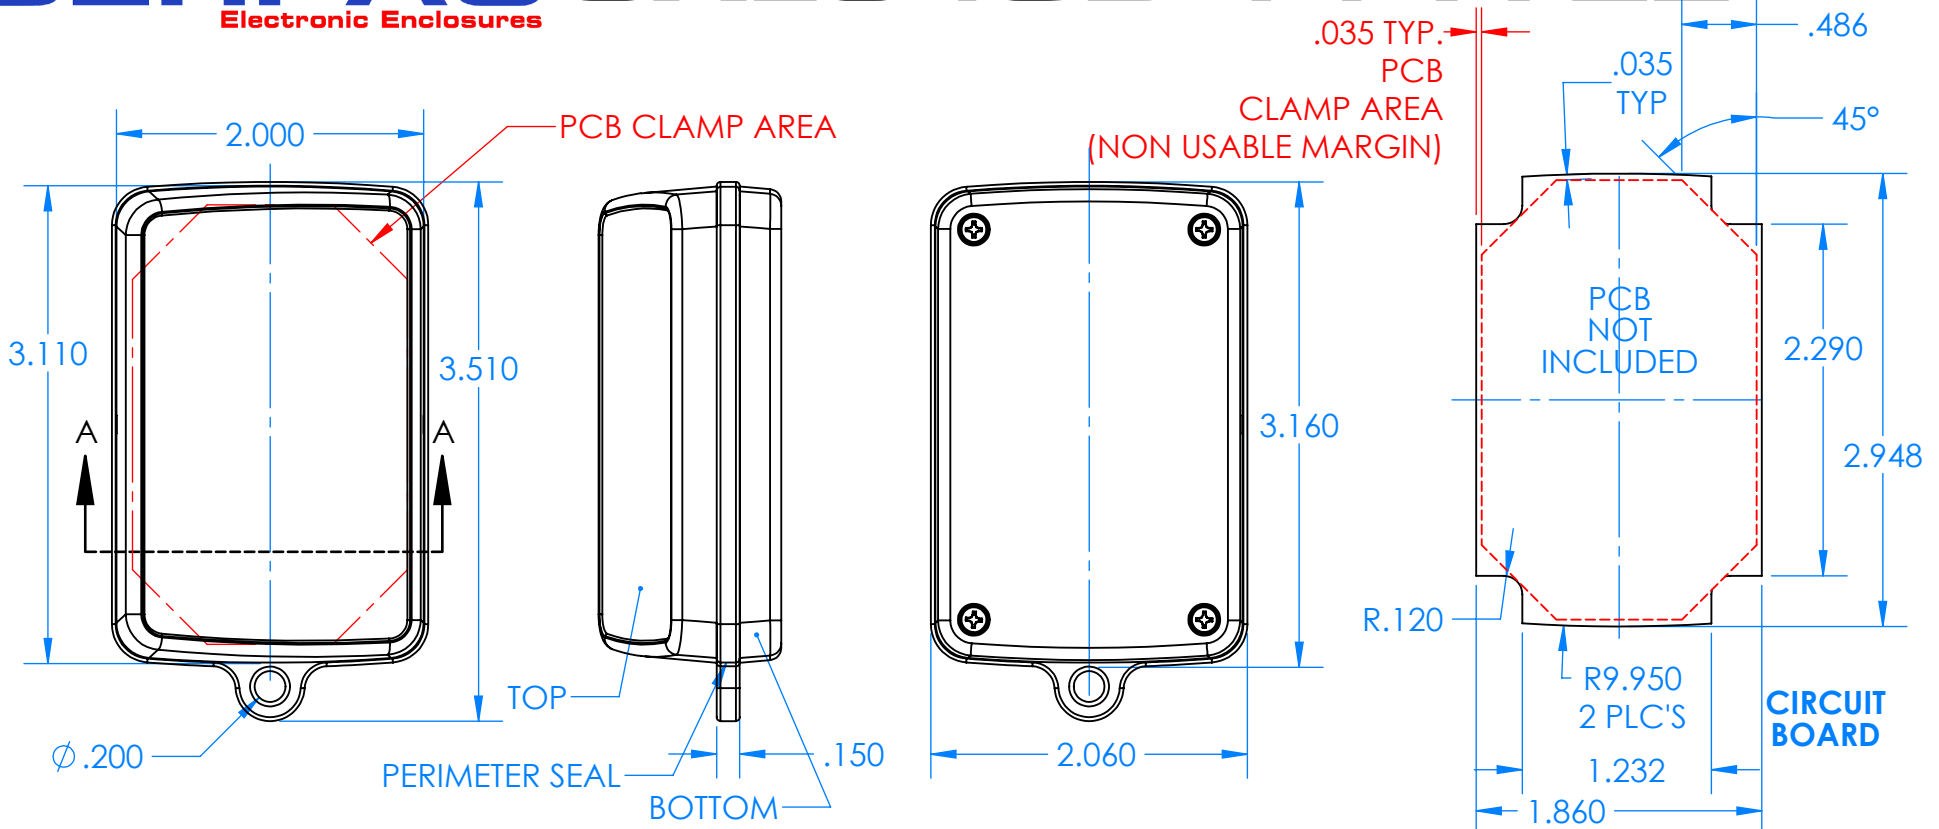

SERPAC CXL64SD-YY-A-ZZ

Electronic Enclosures

Enclosure color (YY)
Top-Bottom combinations available
 BK=black
 CL=clear
 TRGY=translucent gray
 TRRD=translucent red

Seal color (ZZ)
 BK=black
 BL=blue
 GM=gunmetal
 NG=neon green
 NO=neon orange
 OR=orange
 YL=yellow
 WH=white

PN	Description
5537D	(1) BW 6C Slanted Top
5534D	(1) BW 6B Bottom
5541A	(1) CXL6A Perimeter seal style A
6002	(4) #2 X 3/8" PH HD screw TORQUE 35-60 in-oz.

Wateright enclosure mees or exceeds:
IP67
NEMA 4X, 12, 13