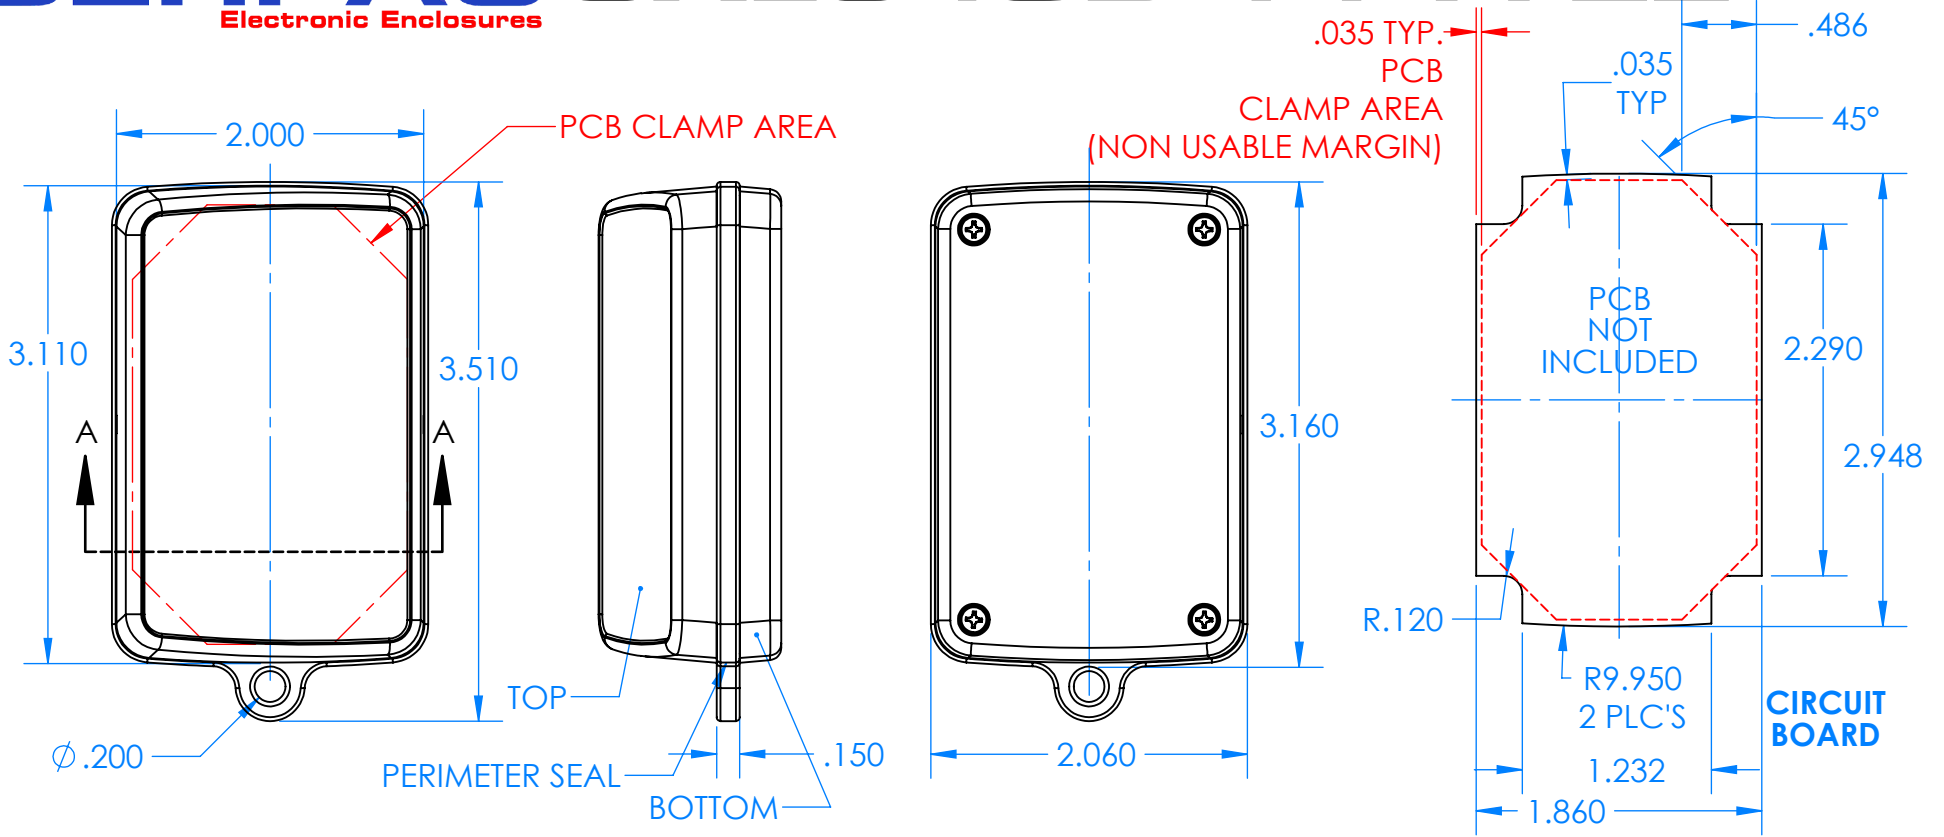

SERPAC CXL64SD-YY-A-ZZ

Electronic Enclosures

Enclosure color (YY)
Top-Bottom combinations available
 BK=black
 CL=clear
 TRGY=translucent gray
 TRRD=translucent red

Seal color (ZZ)
 BK=black
 BL=blue
 GM=gunmetal
 NG=neon green
 NO=neon orange
 OR=orange
 YL=yellow
 WH=white

PN	Description
5537D	(1) BW 6C Slanted Top
5534D	(1) BW 6B Bottom
5541A	(1) CXL6A Perimeter seal style A
6002	(4) #2 X 3/8" PH HD screw TORQUE 35-60 in-oz.

Wateright enclosure meets or exceeds:
IP67
NEMA 4X, 12, 13