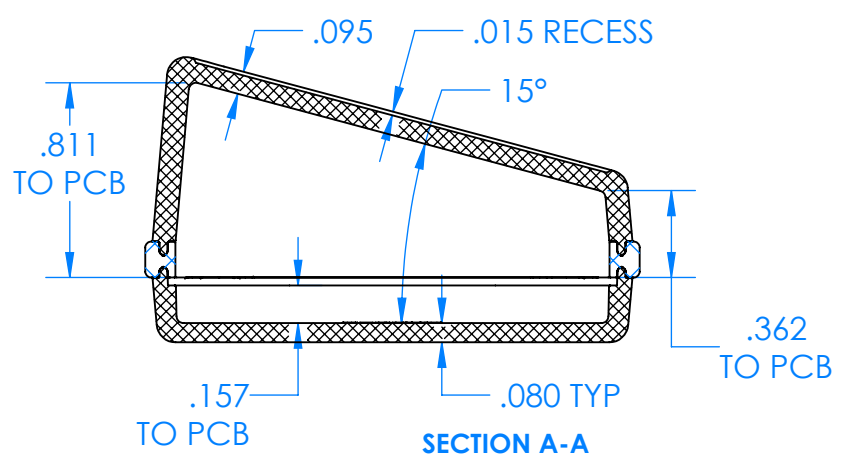

SERPAC CXL64SD-YY-A-ZZ

Electronic Enclosures

Enclosure color (YY)
Top-Bottom combinations available
 BK=black
 CL=clear
 TRGY=translucent gray
 TRRD=translucent red

Seal color (ZZ)
 BK=black
 BL=blue
 GM=gunmetal
 NG=neon green
 NO=neon orange
 OR=orange
 YL=yellow
 WH=white

PN	Description
5537D	(1) BW 6C Slanted Top
5534D	(1) BW 6B Bottom
5541A	(1) CXL6A Perimeter seal style A
6002	(4) #2 X 3/8" PH HD screw TORQUE 35-60 in-oz.

Wateright enclosure meets or exceeds:
IP67
NEMA 4X, 12, 13