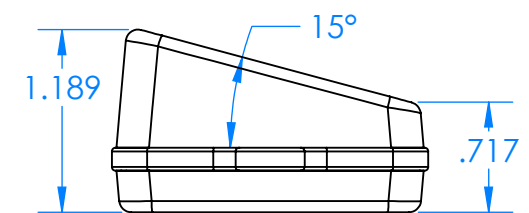

SERPAC CXL64SD-YY-A-ZZ

Electronic Enclosures

Enclosure color (YY)
Top-Bottom combinations available
 BK=black
 CL=clear
 TRGY=translucent gray
 TRRD=translucent red

Seal color (ZZ)
 BK=black
 BL=blue
 GM=gunmetal
 NG=neon green
 NO=neon orange
 OR=orange
 YL=yellow
 WH=white

PN	Description
5537D	(1) BW 6C Slanted Top
5534D	(1) BW 6B Bottom
5541A	(1) CXL6A Perimeter seal style A
6002	(4) #2 X 3/8" PH HD screw TORQUE 35-60 in-oz.

Wateright enclosure meets or exceeds:
IP67
NEMA 4X, 12, 13