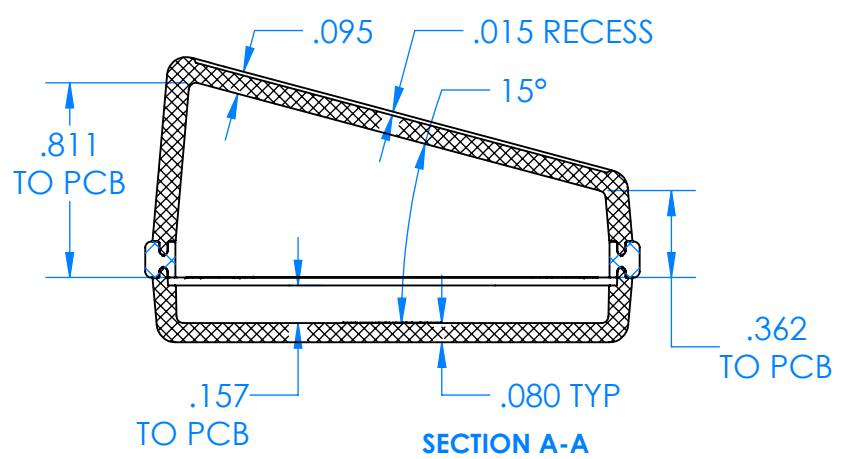

# SERPAC CXL64SD-YY-A-ZZ

Electronic Enclosures

**Enclosure color (YY)**  
**Top-Bottom combinations available**  
 BK=black  
 CL=clear  
 TRGY=translucent gray  
 TRRD=translucent red

**Seal color (ZZ)**  
 BK=black  
 BL=blue  
 GM=gunmetal  
 NG=neon green  
 NO=neon orange  
 OR=orange  
 YL=yellow  
 WH=white

PN	Description
5537D	(1) BW 6C Slanted Top
5534D	(1) BW 6B Bottom
5541A	(1) CXL6A Perimeter seal style A
6002	(4) #2 X 3/8" PH HD screw TORQUE 35-60 in-oz.

**Wateright enclosure mees or exceeds:**  
**IP67**  
**NEMA 4X, 12, 13**