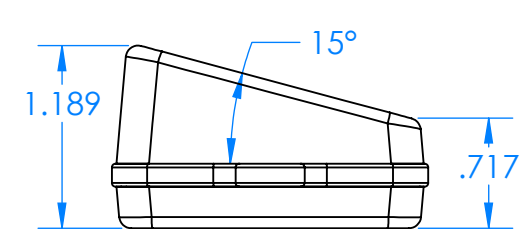

# SERPAC CXL64SD-YY-A-ZZ

Electronic Enclosures

**Enclosure color (YY)**  
**Top-Bottom combinations available**  
 BK=black  
 CL=clear  
 TRGY=translucent gray  
 TRRD=translucent red

**Seal color (ZZ)**  
 BK=black  
 BL=blue  
 GM=gunmetal  
 NG=neon green  
 NO=neon orange  
 OR=orange  
 YL=yellow  
 WH=white

PN	Description
5537D	(1) BW 6C Slanted Top
5534D	(1) BW 6B Bottom
5541A	(1) CXL6A Perimeter seal style A
6002	(4) #2 X 3/8" PH HD screw TORQUE 35-60 in-oz.

**Wateright enclosure mees or exceeds:**  
**IP67**  
**NEMA 4X, 12, 13**