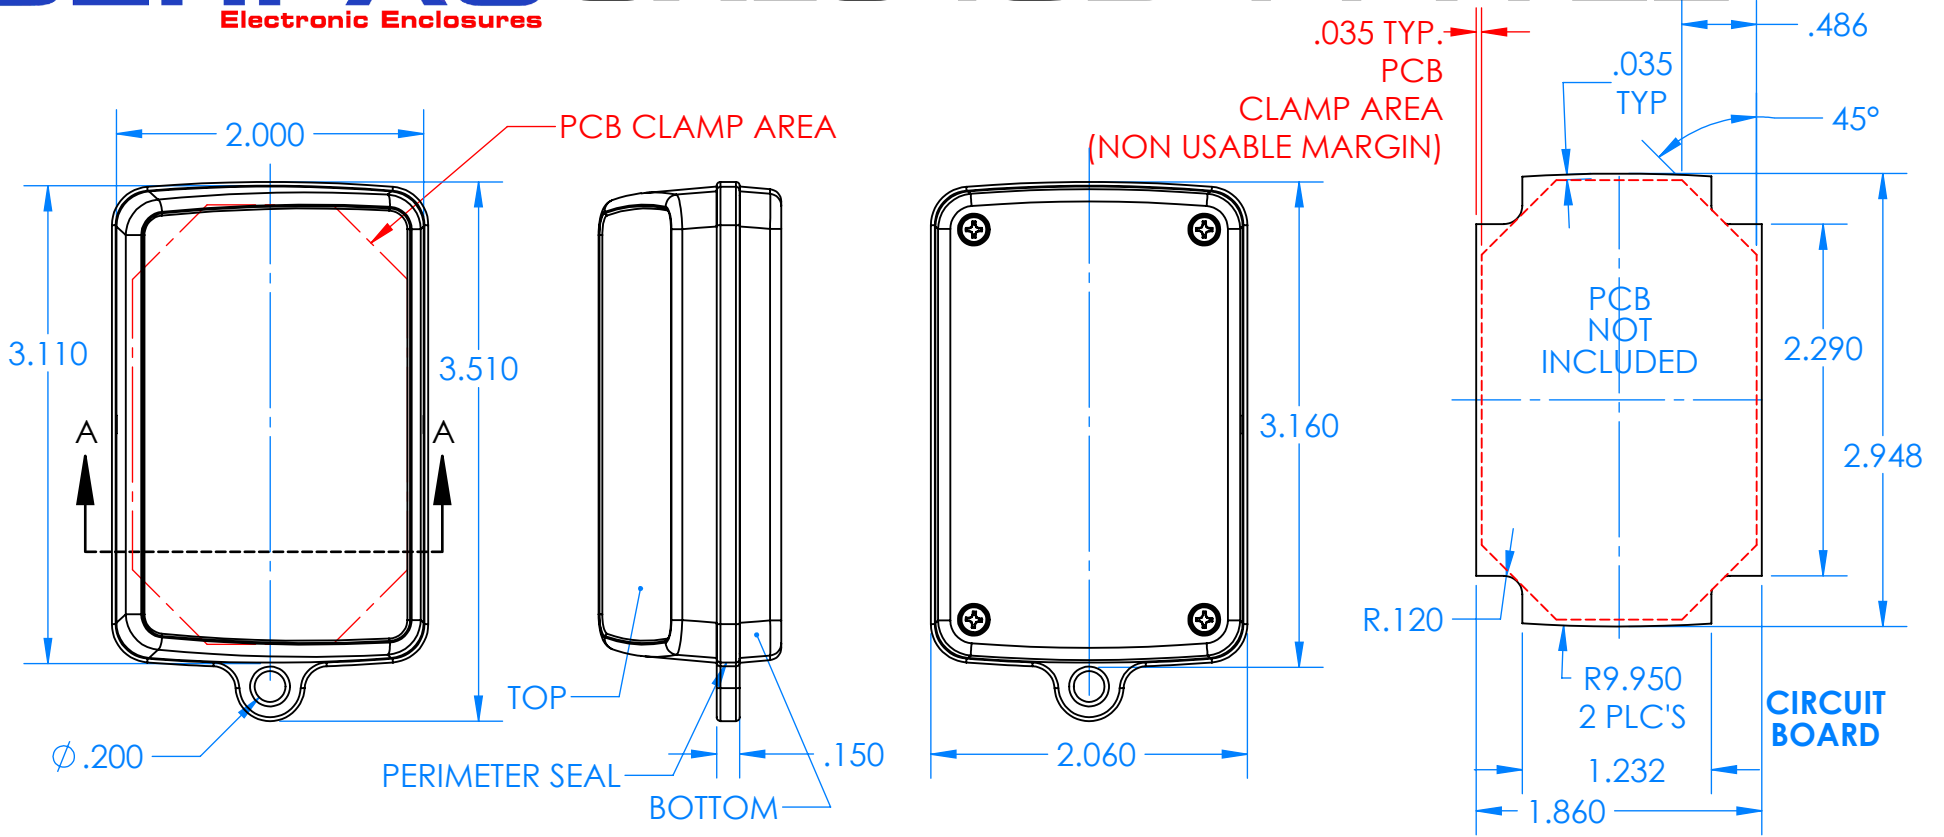

# SERPAC CXL64SD-YY-A-ZZ

Electronic Enclosures

**Enclosure color (YY)**  
**Top-Bottom combinations available**  
 BK=black  
 CL=clear  
 TRGY=translucent gray  
 TRRD=translucent red

**Seal color (ZZ)**  
 BK=black  
 BL=blue  
 GM=gunmetal  
 NG=neon green  
 NO=neon orange  
 OR=orange  
 YL=yellow  
 WH=white

PN	Description
5537D	(1) BW 6C Slanted Top
5534D	(1) BW 6B Bottom
5541A	(1) CXL6A Perimeter seal style A
6002	(4) #2 X 3/8" PH HD screw TORQUE 35-60 in-oz.

**Wateright enclosure mees or exceeds:**  
**IP67**  
**NEMA 4X, 12, 13**