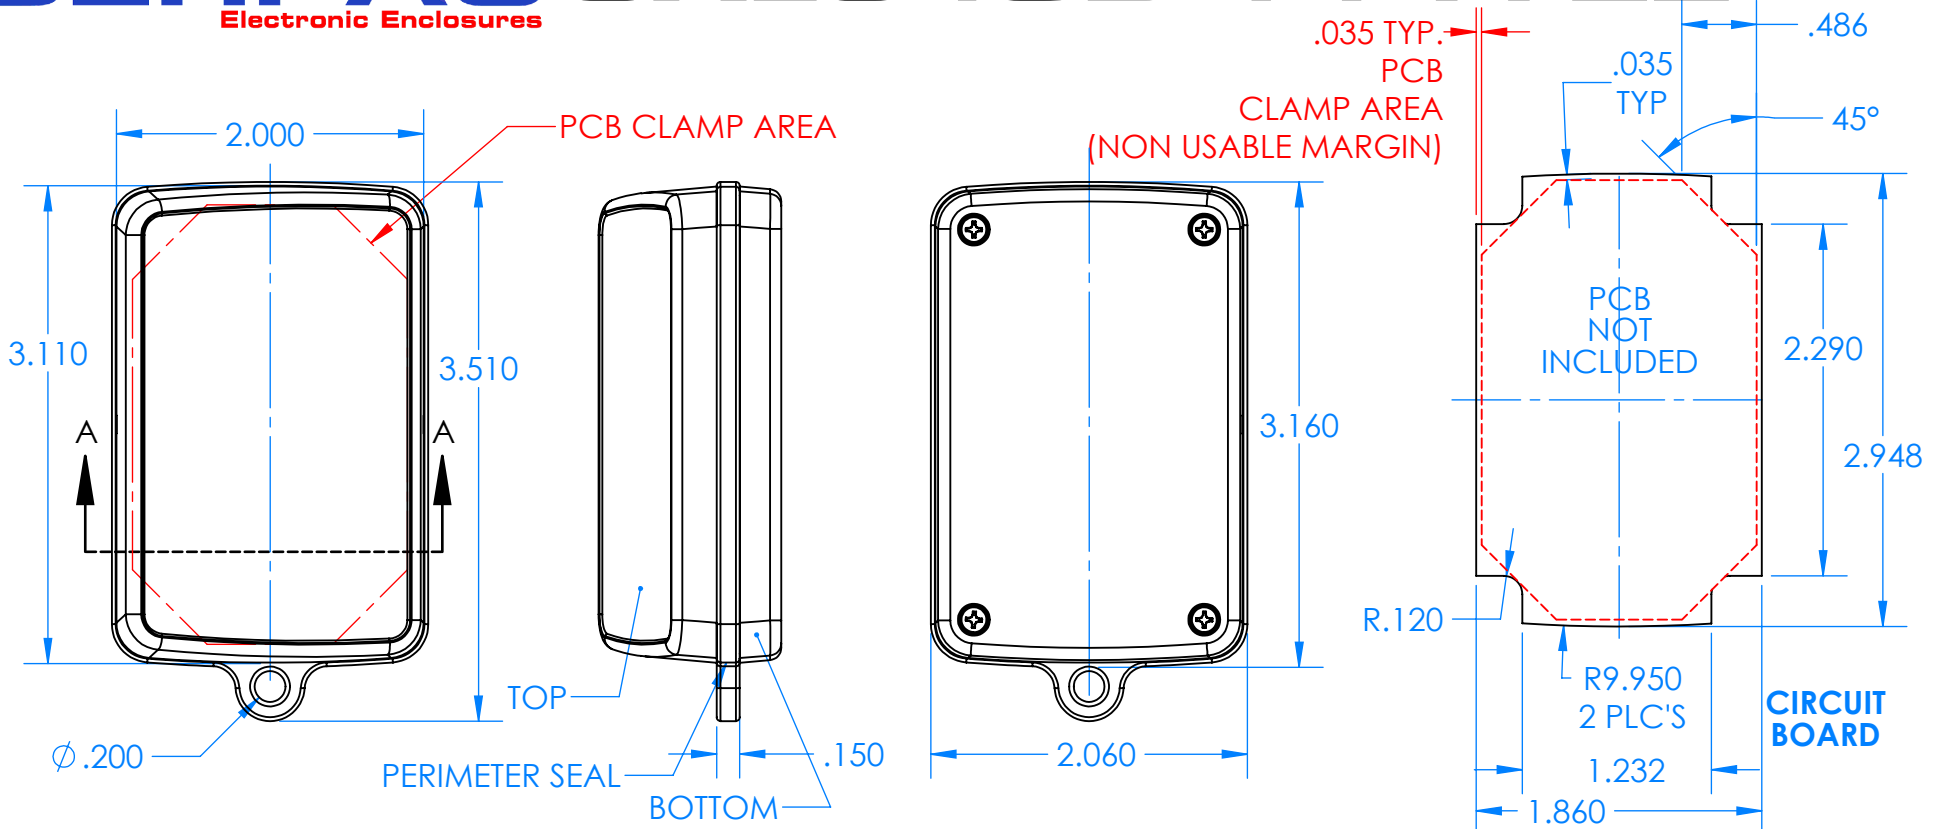

SERPAC CXL64SD-YY-A-ZZ

Electronic Enclosures

Enclosure color (YY)
Top-Bottom combinations available
 BK=black
 CL=clear
 TRGY=translucent gray
 TRRD=translucent red

Seal color (ZZ)
 BK=black
 BL=blue
 GM=gunmetal
 NG=neon green
 NO=neon orange
 OR=orange
 YL=yellow
 WH=white

PN	Description
5537D	(1) BW 6C Slanted Top
5534D	(1) BW 6B Bottom
5541A	(1) CXL6A Perimeter seal style A
6002	(4) #2 X 3/8" PH HD screw TORQUE 35-60 in-oz.

Watertight enclosure meets or exceeds:
IP67
NEMA 4X, 12, 13