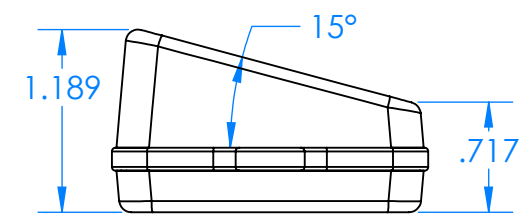

SERPAC CXL64SD-YY-A-ZZ

Electronic Enclosures

Enclosure color (YY)
Top-Bottom combinations available
 BK=black
 CL=clear
 TRGY=translucent gray
 TRRD=translucent red

Seal color (ZZ)
 BK=black
 BL=blue
 GM=gunmetal
 NG=neon green
 NO=neon orange
 OR=orange
 YL=yellow
 WH=white

PN	Description
5537D	(1) BW 6C Slanted Top
5534D	(1) BW 6B Bottom
5541A	(1) CXL6A Perimeter seal style A
6002	(4) #2 X 3/8" PH HD screw TORQUE 35-60 in-oz.

Watertight enclosure meets or exceeds:
IP67
NEMA 4X, 12, 13