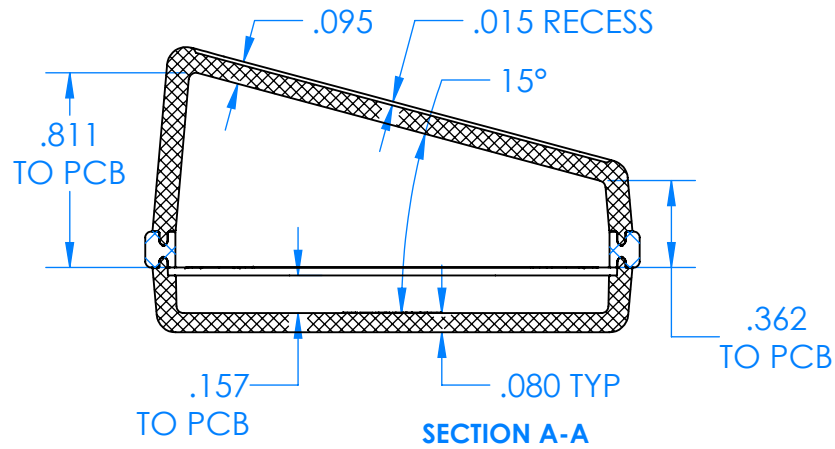

SERPAC CXL64SD-YY-A-ZZ

Electronic Enclosures

Enclosure color (YY)
Top-Bottom combinations available
 BK=black
 CL=clear
 TRGY=translucent gray
 TRRD=translucent red

Seal color (ZZ)
 BK=black
 BL=blue
 GM=gunmetal
 NG=neon green
 NO=neon orange
 OR=orange
 YL=yellow
 WH=white

PN	Description
5537D	(1) BW 6C Slanted Top
5534D	(1) BW 6B Bottom
5541A	(1) CXL6A Perimeter seal style A
6002	(4) #2 X 3/8" PH HD screw TORQUE 35-60 in-oz.

Watertight enclosure meets or exceeds:
IP67
NEMA 4X, 12, 13