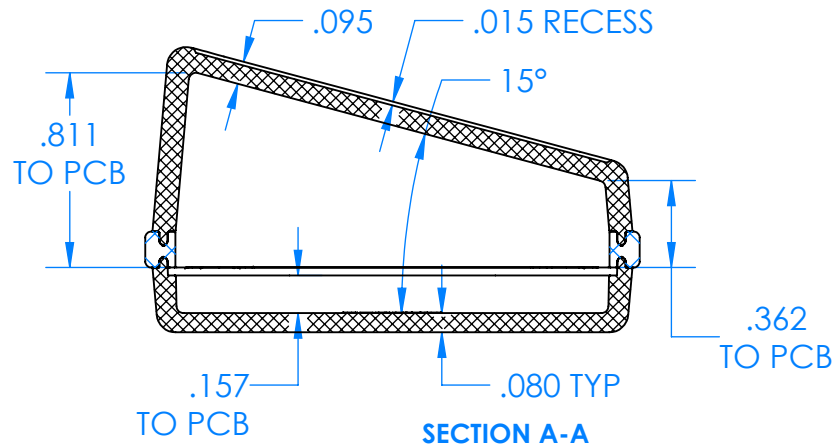

# SERPAC CXL64SD-YY-A-ZZ

Electronic Enclosures

**Enclosure color (YY)**  
**Top-Bottom combinations available**  
 BK=black  
 CL=clear  
 TRGY=translucent gray  
 TRRD=translucent red

**Seal color (ZZ)**  
 BK=black  
 BL=blue  
 GM=gunmetal  
 NG=neon green  
 NO=neon orange  
 OR=orange  
 YL=yellow  
 WH=white

PN	Description
5537D	(1) BW 6C Slanted Top
5534D	(1) BW 6B Bottom
5541A	(1) CXL6A Perimeter seal style A
6002	(4) #2 X 3/8" PH HD screw TORQUE 35-60 in-oz.

**Wateright enclosure meets or exceeds:**  
**IP67**  
**NEMA 4X, 12, 13**