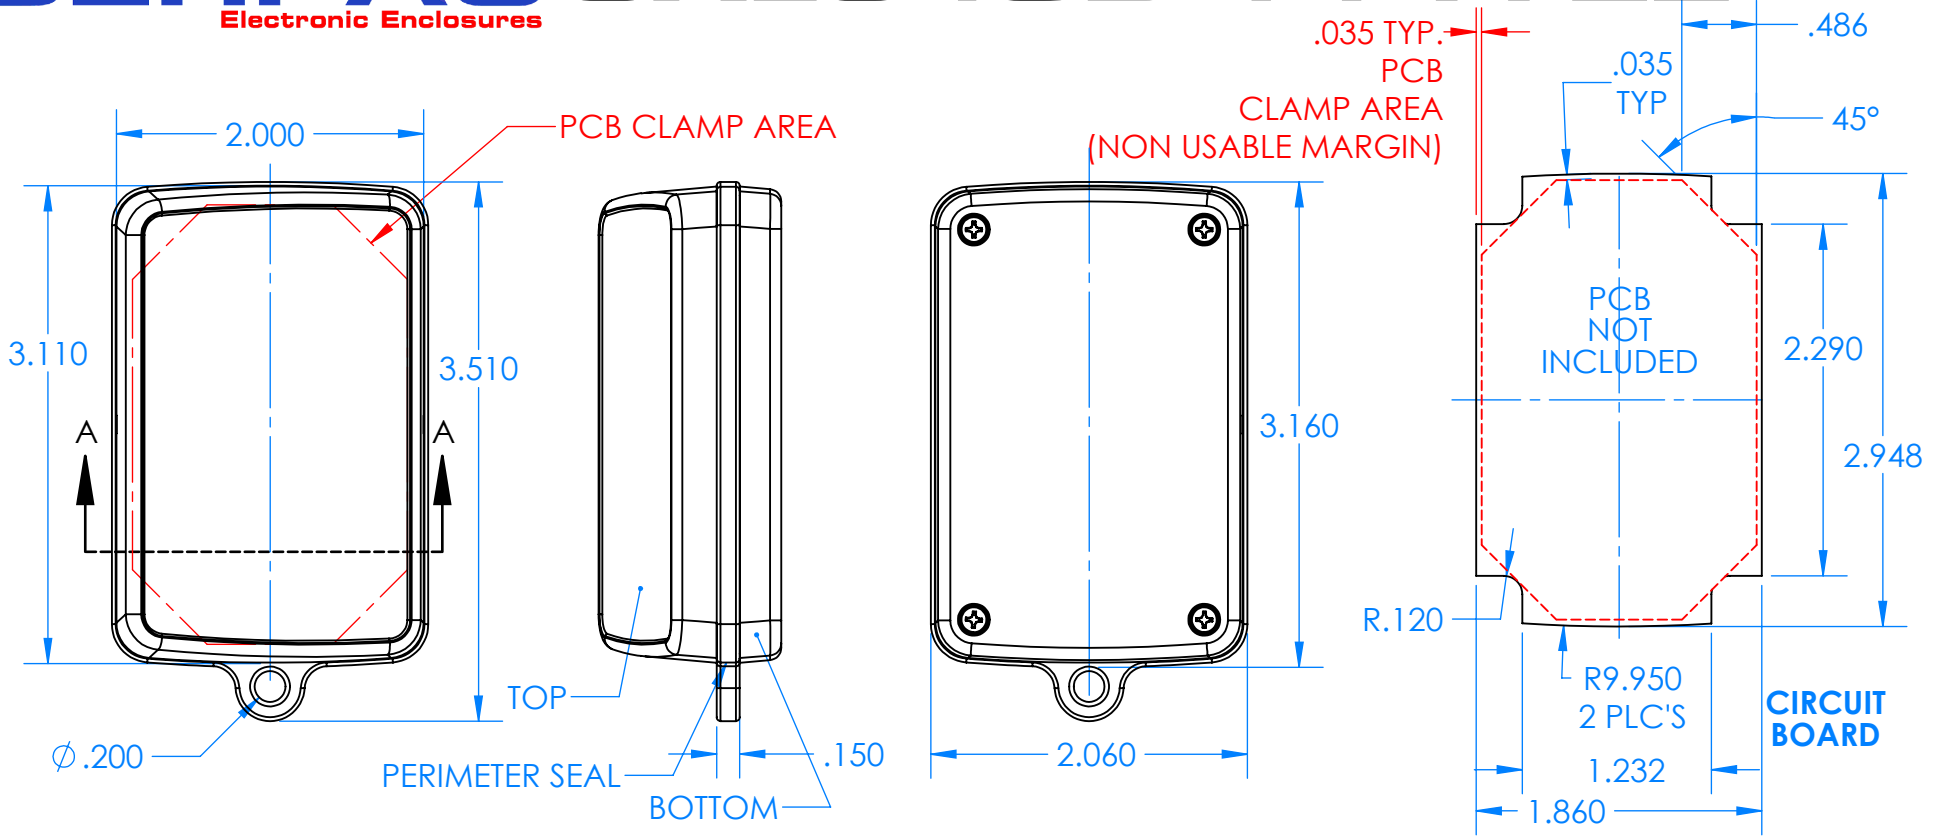

# SERPAC CXL64SD-YY-A-ZZ

Electronic Enclosures

**Enclosure color (YY)**  
**Top-Bottom combinations available**  
 BK=black  
 CL=clear  
 TRGY=translucent gray  
 TRRD=translucent red

**Seal color (ZZ)**  
 BK=black  
 BL=blue  
 GM=gunmetal  
 NG=neon green  
 NO=neon orange  
 OR=orange  
 YL=yellow  
 WH=white

PN	Description
5537D	(1) BW 6C Slanted Top
5534D	(1) BW 6B Bottom
5541A	(1) CXL6A Perimeter seal style A
6002	(4) #2 X 3/8" PH HD screw TORQUE 35-60 in-oz.

**Wateright enclosure meets or exceeds:**  
**IP67**  
**NEMA 4X, 12, 13**