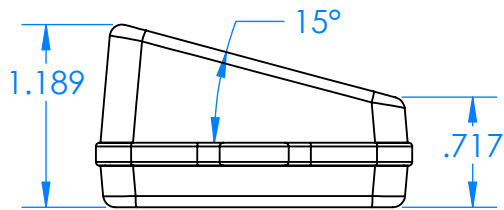

# SERPAC CXL64SD-YY-A-ZZ

Electronic Enclosures

**Enclosure color (YY)**  
**Top-Bottom combinations available**  
 BK=black  
 CL=clear  
 TRGY=translucent gray  
 TRRD=translucent red

**Seal color (ZZ)**  
 BK=black  
 BL=blue  
 GM=gunmetal  
 NG=neon green  
 NO=neon orange  
 OR=orange  
 YL=yellow  
 WH=white

PN	Description
5537D	(1) BW 6C Slanted Top
5534D	(1) BW 6B Bottom
5541A	(1) CXL6A Perimeter seal style A
6002	(4) #2 X 3/8" PH HD screw TORQUE 35-60 in-oz.

**Wateright enclosure meets or exceeds:**  
**IP67**  
**NEMA 4X, 12, 13**