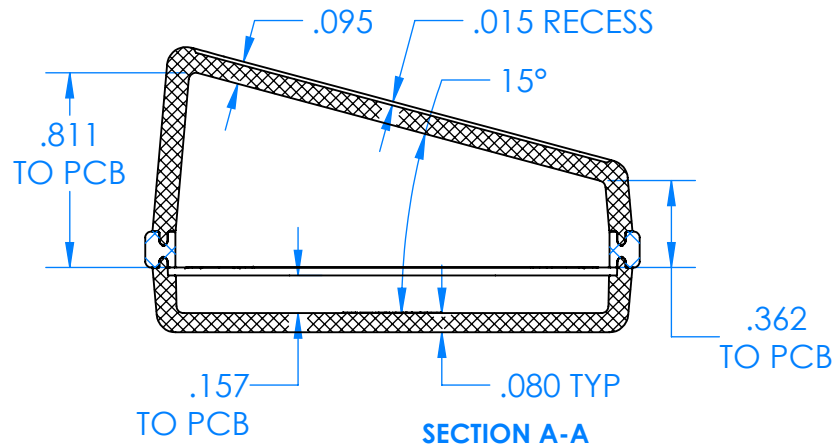

SERPAC CXL64SD-YY-A-ZZ

Electronic Enclosures

Enclosure color (YY)
Top-Bottom combinations available
 BK=black
 CL=clear
 TRGY=translucent gray
 TRRD=translucent red

Seal color (ZZ)
 BK=black
 BL=blue
 GM=gunmetal
 NG=neon green
 NO=neon orange
 OR=orange
 YL=yellow
 WH=white

PN	Description
5537D	(1) BW 6C Slanted Top
5534D	(1) BW 6B Bottom
5541A	(1) CXL6A Perimeter seal style A
6002	(4) #2 X 3/8" PH HD screw TORQUE 35-60 in-oz.

Wateright enclosure mees or exceeds:
IP67
NEMA 4X, 12, 13