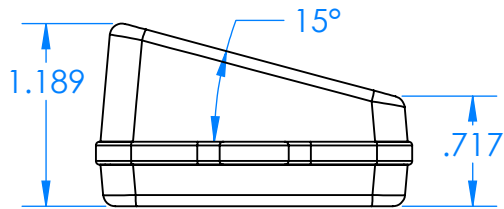

SERPAC CXL64SD-YY-A-ZZ

Electronic Enclosures

Enclosure color (YY)
Top-Bottom combinations available
 BK=black
 CL=clear
 TRGY=translucent gray
 TRRD=translucent red

Seal color (ZZ)
 BK=black
 BL=blue
 GM=gunmetal
 NG=neon green
 NO=neon orange
 OR=orange
 YL=yellow
 WH=white

PN	Description
5537D	(1) BW 6C Slanted Top
5534D	(1) BW 6B Bottom
5541A	(1) CXL6A Perimeter seal style A
6002	(4) #2 X 3/8" PH HD screw TORQUE 35-60 in-oz.

Wateright enclosure mees or exceeds:
IP67
NEMA 4X, 12, 13