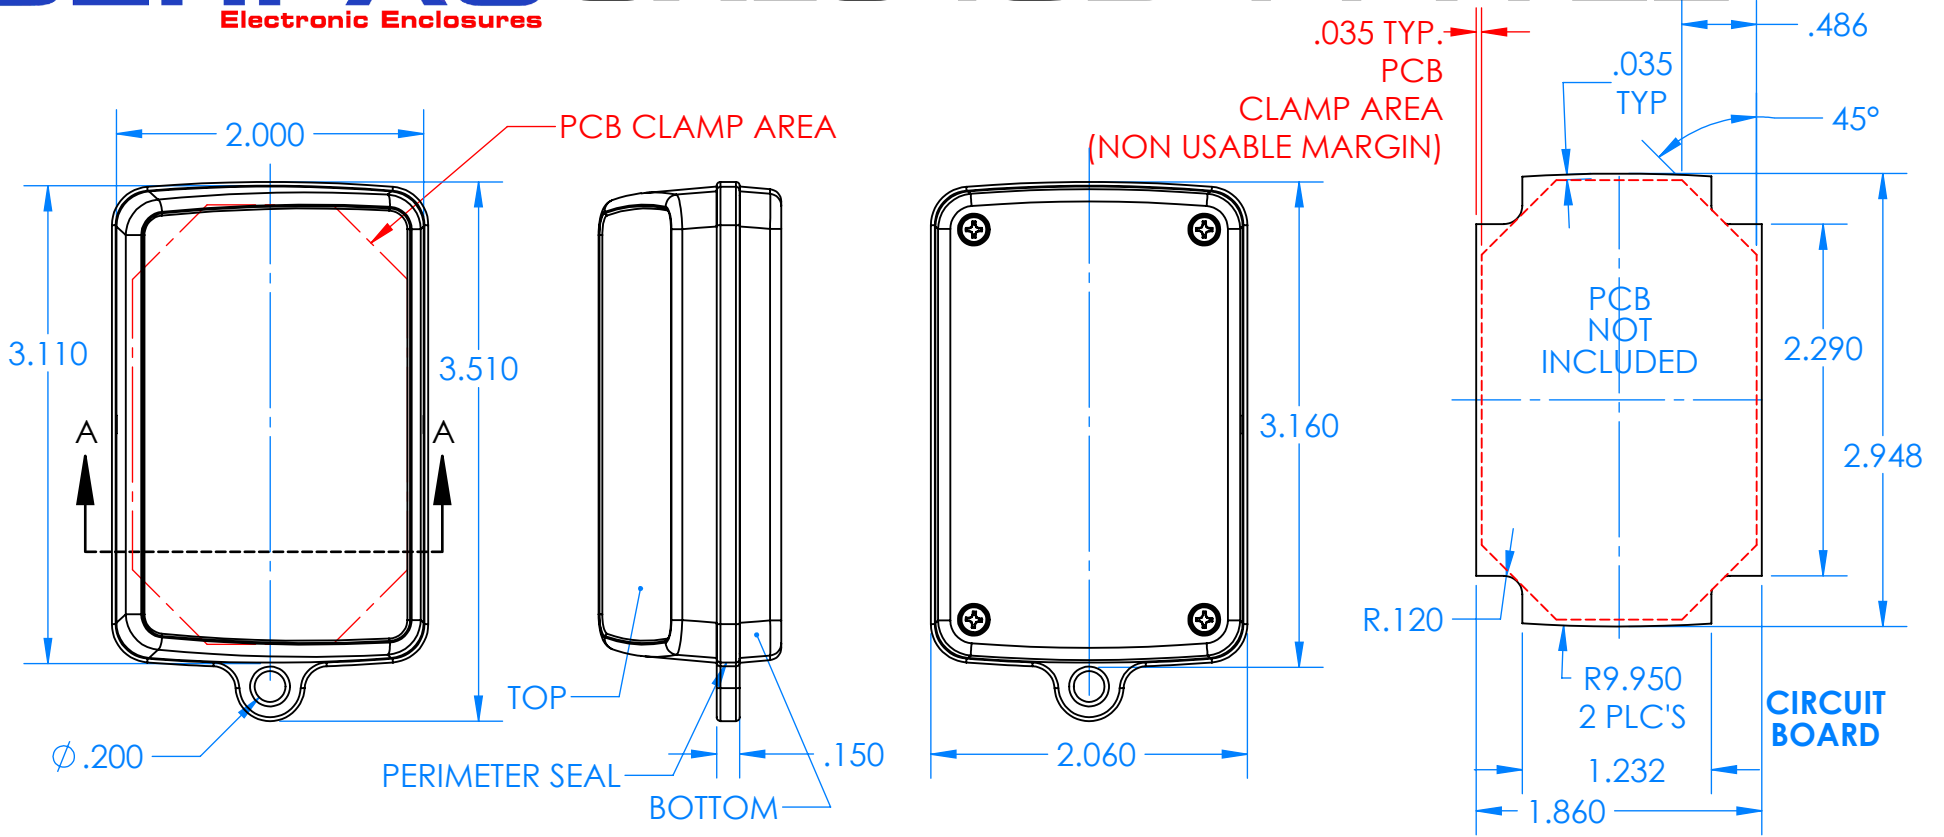

SERPAC CXL64SD-YY-A-ZZ

Electronic Enclosures

Enclosure color (YY)
Top-Bottom combinations available
 BK=black
 CL=clear
 TRGY=translucent gray
 TRRD=translucent red

Seal color (ZZ)
 BK=black
 BL=blue
 GM=gunmetal
 NG=neon green
 NO=neon orange
 OR=orange
 YL=yellow
 WH=white

PN	Description
5537D	(1) BW 6C Slanted Top
5534D	(1) BW 6B Bottom
5541A	(1) CXL6A Perimeter seal style A
6002	(4) #2 X 3/8" PH HD screw TORQUE 35-60 in-oz.

Wateright enclosure mees or exceeds:
IP67
NEMA 4X, 12, 13