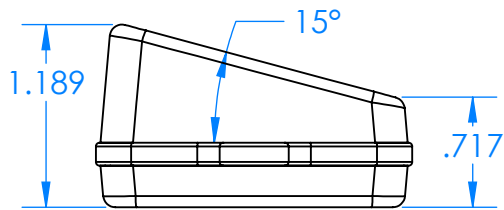

SERPAC CXL64SD-YY-A-ZZ

Electronic Enclosures

Enclosure color (YY)
Top-Bottom combinations available
 BK=black
 CL=clear
 TRGY=translucent gray
 TRRD=translucent red

Seal color (ZZ)
 BK=black
 BL=blue
 GM=gunmetal
 NG=neon green
 NO=neon orange
 OR=orange
 YL=yellow
 WH=white

PN	Description
5537D	(1) BW 6C Slanted Top
5534D	(1) BW 6B Bottom
5541A	(1) CXL6A Perimeter seal style A
6002	(4) #2 X 3/8" PH HD screw TORQUE 35-60 in-oz.

Wateright enclosure mees or exceeds:
IP67
NEMA 4X, 12, 13