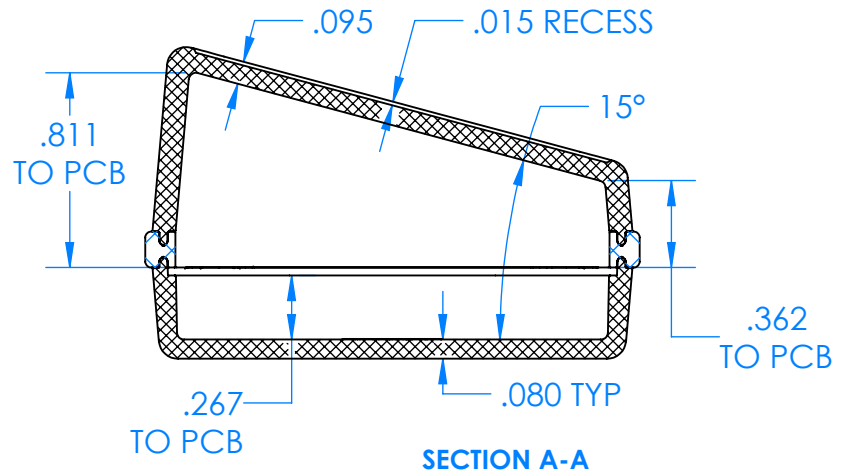

SERPAC CXL67SD-YY-A-ZZ

Electronic Enclosures

Enclosure color (YY)
Top-Bottom combinations available
 BK=black
 CL=clear
 TRGY=translucent gray
 TRRD=translucent red

Seal color (ZZ)
 BK=black
 BL=blue
 GM=gunmetal
 NG=neon green
 NO=neon orange
 OR=orange
 YL=yellow
 WH=white

PN	Description
5537D	(1) BW 6C Slanted Top
5536D	(1) BW 6C Bottom
5541A	(1) CXL6A Perimeter seal style A
6002	(4) #2 X 3/8" PH HD screw TORQUE 35-60 in-oz.

Watertight enclosure mees or exceeds:
IP67
NEMA 4X, 12, 13