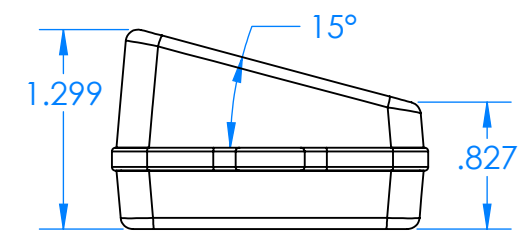

SERPAC CXL67SD-YY-A-ZZ

Electronic Enclosures

Enclosure color (YY)
Top-Bottom combinations available
 BK=black
 CL=clear
 TRGY=translucent gray
 TRRD=translucent red

Seal color (ZZ)
 BK=black
 BL=blue
 GM=gunmetal
 NG=neon green
 NO=neon orange
 OR=orange
 YL=yellow
 WH=white

PN	Description
5537D	(1) BW 6C Slanted Top
5536D	(1) BW 6C Bottom
5541A	(1) CXL6A Perimeter seal style A
6002	(4) #2 X 3/8" PH HD screw TORQUE 35-60 in-oz.

Watertight enclosure mees or exceeds:
IP67
NEMA 4X, 12, 13