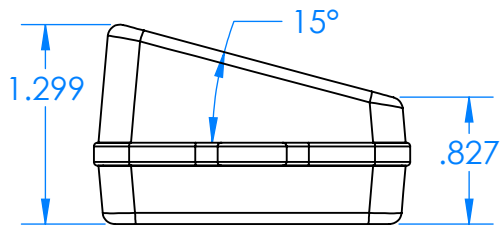

SERPAC CXL67SD-YY-A-ZZ

Electronic Enclosures

Enclosure color (YY)
Top-Bottom combinations available
 BK=black
 CL=clear
 TRGY=translucent gray
 TRRD=translucent red

Seal color (ZZ)
 BK=black
 BL=blue
 GM=gunmetal
 NG=neon green
 NO=neon orange
 OR=orange
 YL=yellow
 WH=white

PN	Description
5537D	(1) BW 6C Slanted Top
5536D	(1) BW 6C Bottom
5541A	(1) CXL6A Perimeter seal style A
6002	(4) #2 X 3/8" PH HD screw TORQUE 35-60 in-oz.

Wateright enclosure mees or exceeds:
IP67
NEMA 4X, 12, 13