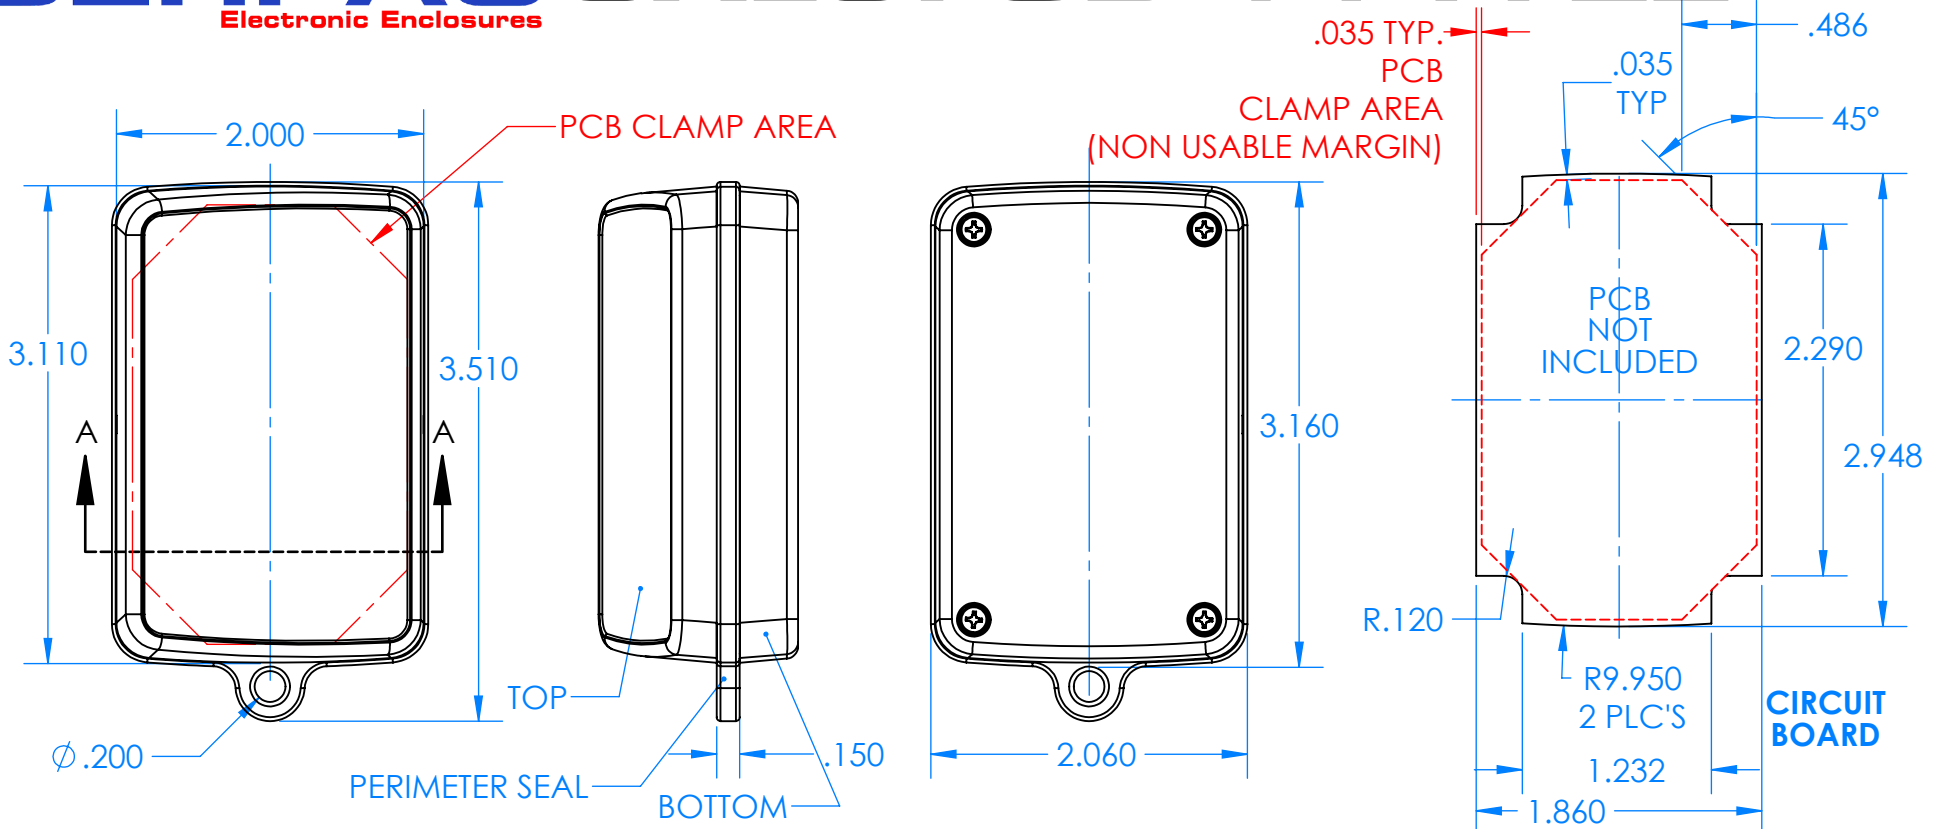

SERPAC CXL67SD-YY-A-ZZ

Electronic Enclosures

Enclosure color (YY)
Top-Bottom combinations available
 BK=black
 CL=clear
 TRGY=translucent gray
 TRRD=translucent red

Seal color (ZZ)
 BK=black
 BL=blue
 GM=gunmetal
 NG=neon green
 NO=neon orange
 OR=orange
 YL=yellow
 WH=white

PN	Description
5537D	(1) BW 6C Slanted Top
5536D	(1) BW 6C Bottom
5541A	(1) CXL6A Perimeter seal style A
6002	(4) #2 X 3/8" PH HD screw TORQUE 35-60 in-oz.

Wateright enclosure mees or exceeds:
IP67
NEMA 4X, 12, 13