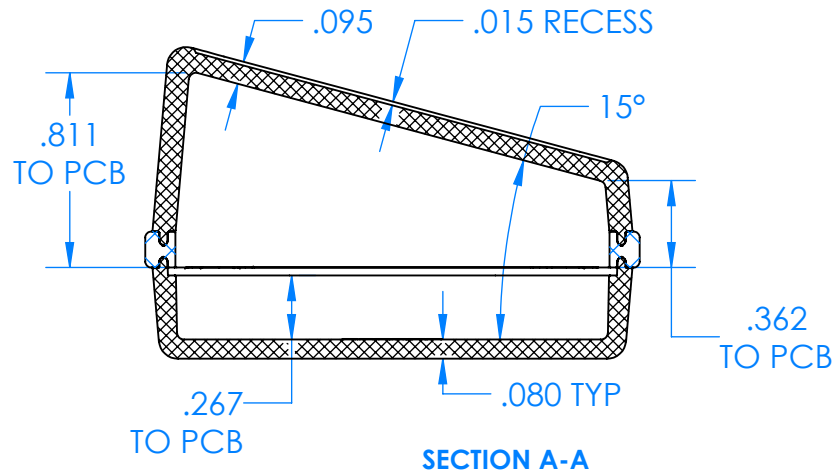

SERPAC CXL67SD-YY-A-ZZ

Electronic Enclosures

Enclosure color (YY)
Top-Bottom combinations available
 BK=black
 CL=clear
 TRGY=translucent gray
 TRRD=translucent red

Seal color (ZZ)
 BK=black
 BL=blue
 GM=gunmetal
 NG=neon green
 NO=neon orange
 OR=orange
 YL=yellow
 WH=white

PN	Description
5537D	(1) BW 6C Slanted Top
5536D	(1) BW 6C Bottom
5541A	(1) CXL6A Perimeter seal style A
6002	(4) #2 X 3/8" PH HD screw TORQUE 35-60 in-oz.

Wateright enclosure mees or exceeds:
IP67
NEMA 4X, 12, 13