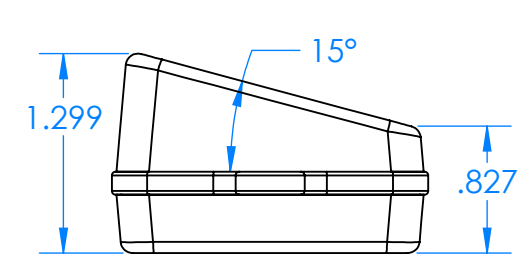

SERPAC CXL67SD-YY-A-ZZ

Electronic Enclosures

Enclosure color (YY)
Top-Bottom combinations available
 BK=black
 CL=clear
 TRGY=translucent gray
 TRRD=translucent red

Seal color (ZZ)
 BK=black
 BL=blue
 GM=gunmetal
 NG=neon green
 NO=neon orange
 OR=orange
 YL=yellow
 WH=white

PN	Description
5537D	(1) BW 6C Slanted Top
5536D	(1) BW 6C Bottom
5541A	(1) CXL6A Perimeter seal style A
6002	(4) #2 X 3/8" PH HD screw TORQUE 35-60 in-oz.

Watertight enclosure mees or exceeds:
IP67
NEMA 4X, 12, 13