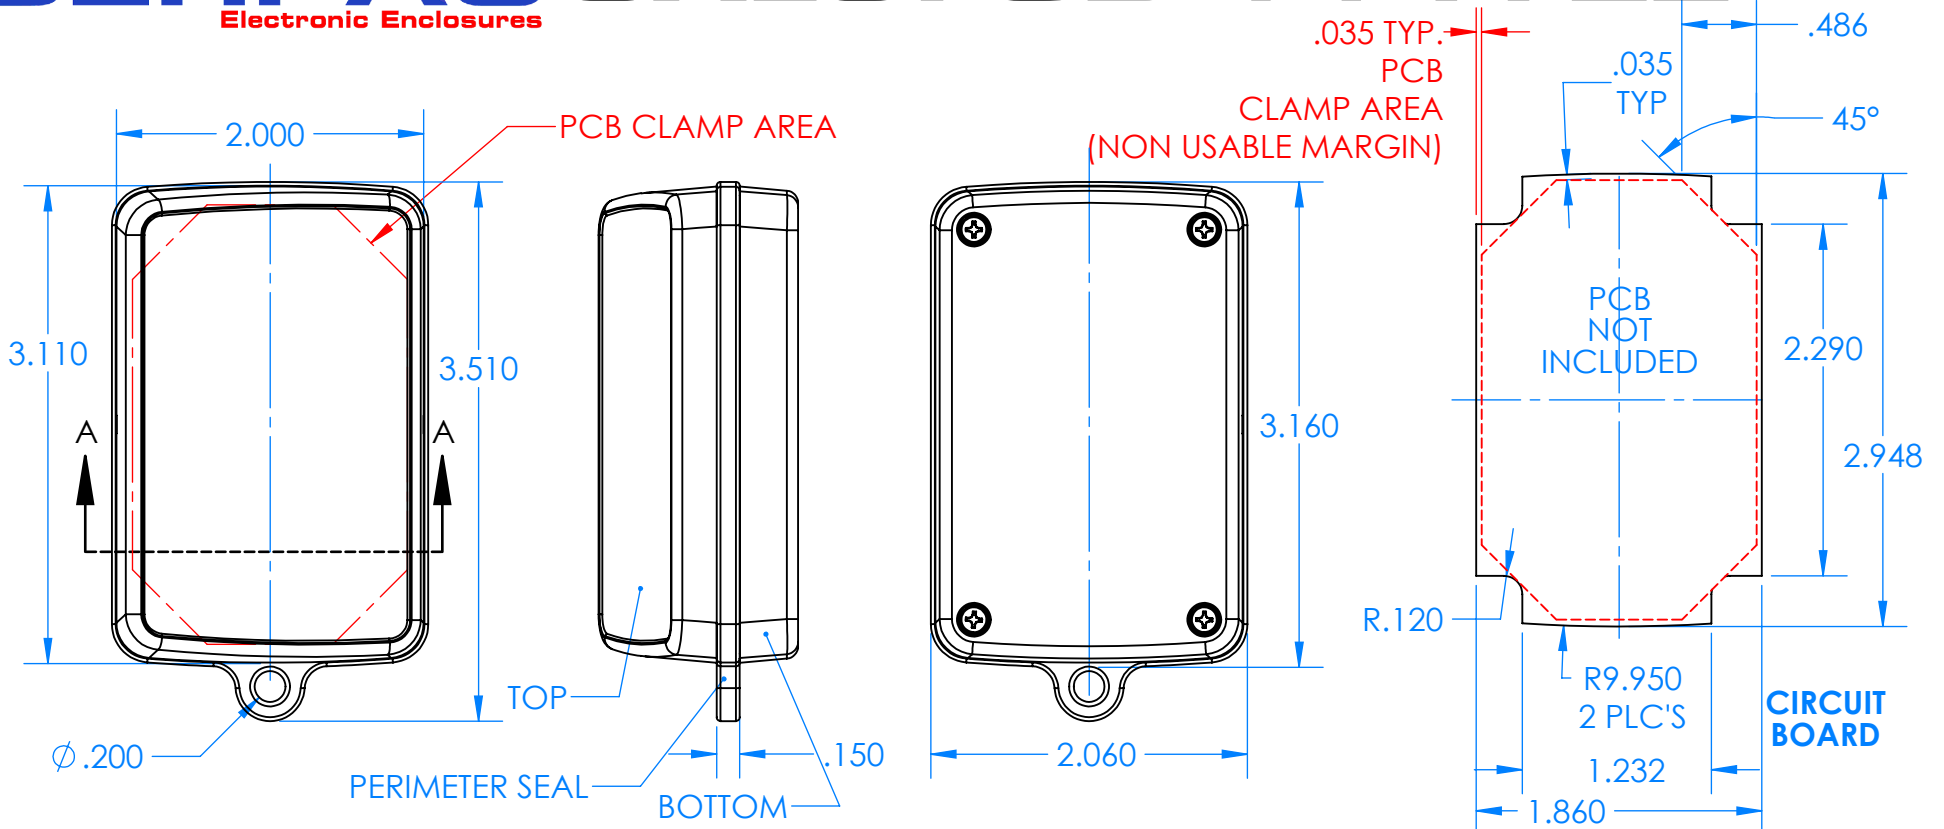

SERPAC CXL67SD-YY-A-ZZ

Electronic Enclosures

Enclosure color (YY)
Top-Bottom combinations available
 BK=black
 CL=clear
 TRGY=translucent gray
 TRRD=translucent red

Seal color (ZZ)
 BK=black
 BL=blue
 GM=gunmetal
 NG=neon green
 NO=neon orange
 OR=orange
 YL=yellow
 WH=white

PN	Description
5537D	(1) BW 6C Slanted Top
5536D	(1) BW 6C Bottom
5541A	(1) CXL6A Perimeter seal style A
6002	(4) #2 X 3/8" PH HD screw TORQUE 35-60 in-oz.

Wateright enclosure mees or exceeds:
IP67
NEMA 4X, 12, 13