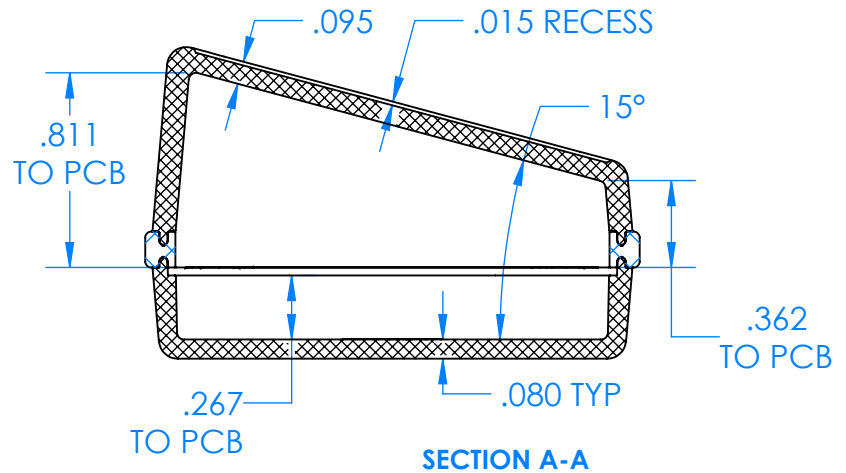

SERPAC CXL67SD-YY-A-ZZ

Electronic Enclosures

Enclosure color (YY)
Top-Bottom combinations available
 BK=black
 CL=clear
 TRGY=translucent gray
 TRRD=translucent red

Seal color (ZZ)
 BK=black
 BL=blue
 GM=gunmetal
 NG=neon green
 NO=neon orange
 OR=orange
 YL=yellow
 WH=white

PN	Description
5537D	(1) BW 6C Slanted Top
5536D	(1) BW 6C Bottom
5541A	(1) CXL6A Perimeter seal style A
6002	(4) #2 X 3/8" PH HD screw TORQUE 35-60 in-oz.

Wateright enclosure mees or exceeds:
IP67
NEMA 4X, 12, 13