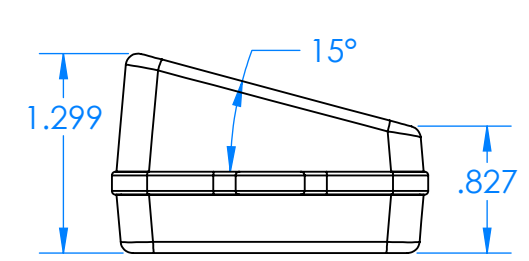

SERPAC CXL67SD-YY-A-ZZ

Electronic Enclosures

Enclosure color (YY)
Top-Bottom combinations available
 BK=black
 CL=clear
 TRGY=translucent gray
 TRRD=translucent red

Seal color (ZZ)
 BK=black
 BL=blue
 GM=gunmetal
 NG=neon green
 NO=neon orange
 OR=orange
 YL=yellow
 WH=white

PN	Description
5537D	(1) BW 6C Slanted Top
5536D	(1) BW 6C Bottom
5541A	(1) CXL6A Perimeter seal style A
6002	(4) #2 X 3/8" PH HD screw TORQUE 35-60 in-oz.

Wateright enclosure mees or exceeds:
IP67
NEMA 4X, 12, 13