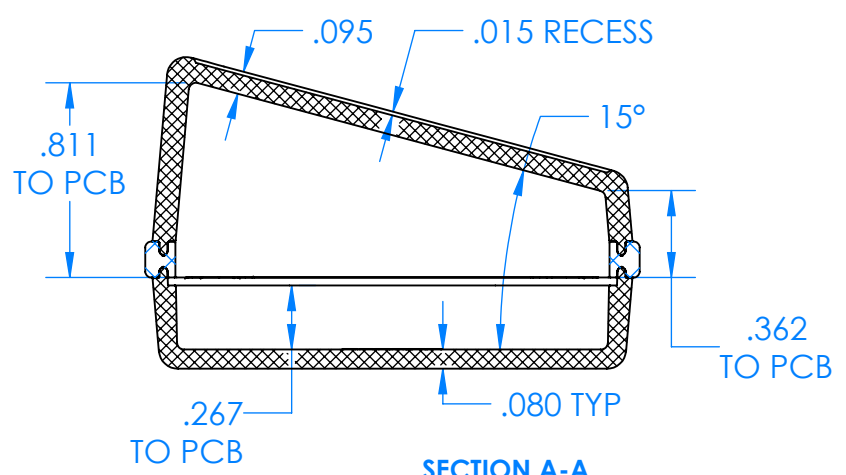

SERPAC CXL67SD-YY-A-ZZ

Electronic Enclosures

Enclosure color (YY)
Top-Bottom combinations available
 BK=black
 CL=clear
 TRGY=translucent gray
 TRRD=translucent red

Seal color (ZZ)
 BK=black
 BL=blue
 GM=gunmetal
 NG=neon green
 NO=neon orange
 OR=orange
 YL=yellow
 WH=white

PN	Description
5537D	(1) BW 6C Slanted Top
5536D	(1) BW 6C Bottom
5541A	(1) CXL6A Perimeter seal style A
6002	(4) #2 X 3/8" PH HD screw TORQUE 35-60 in-oz.

Watertight enclosure mees or exceeds:
IP67
NEMA 4X, 12, 13