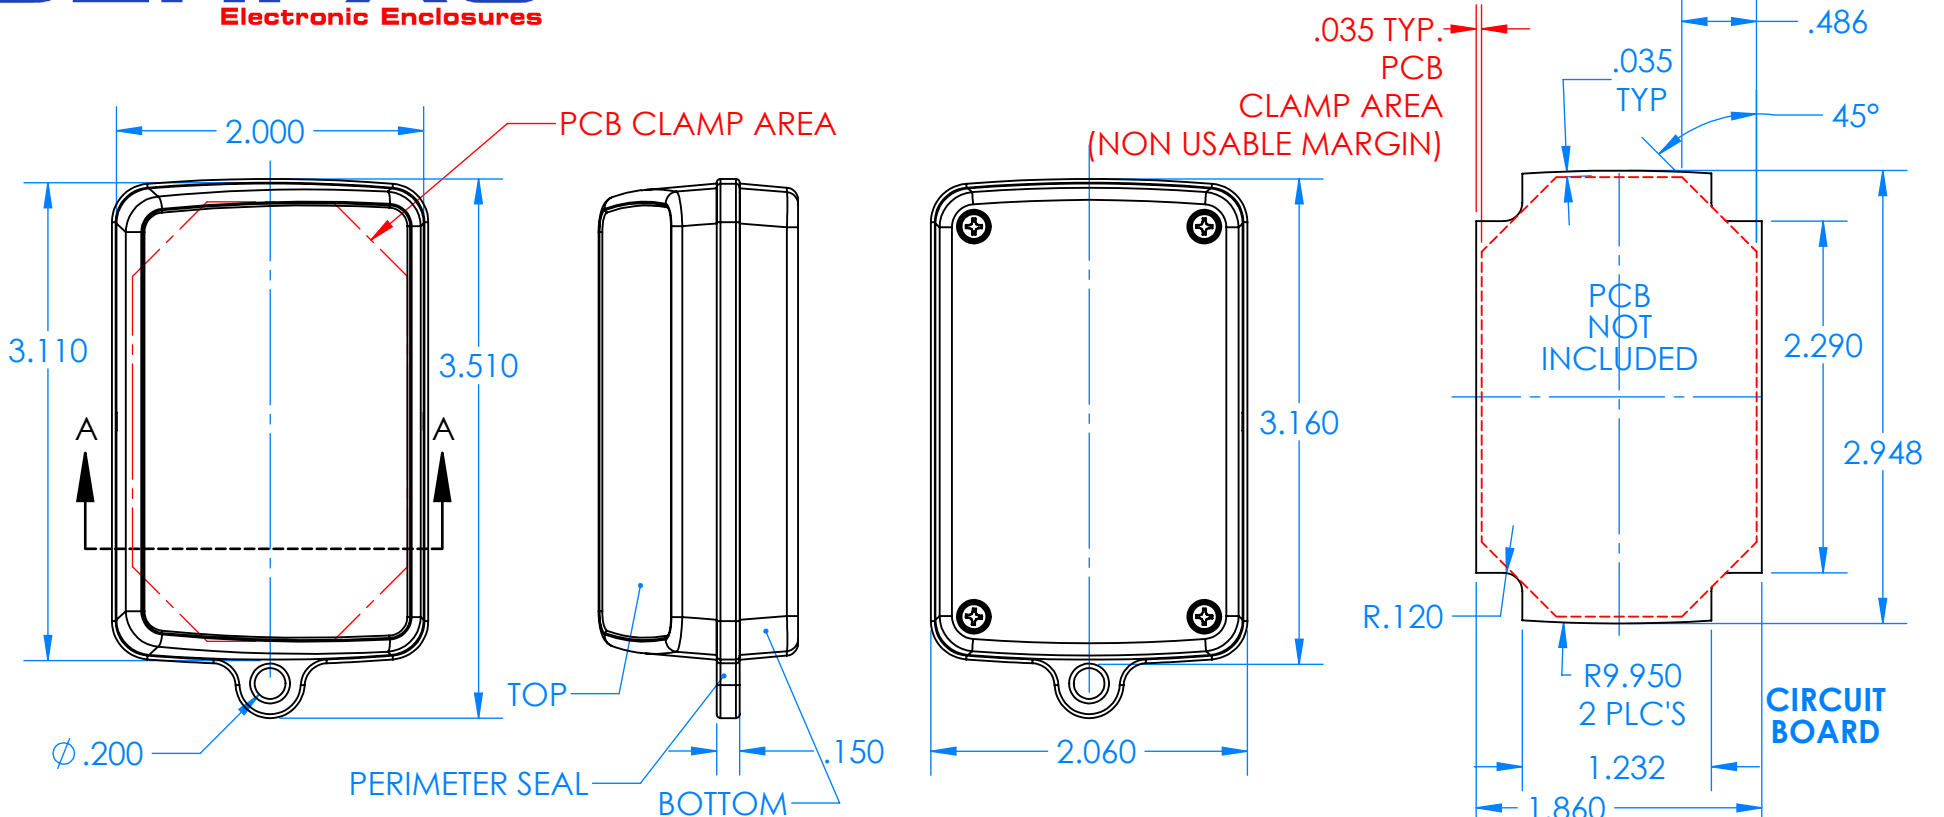

SERPAC CXL67SD-YY-A-ZZ

Electronic Enclosures

Enclosure color (YY)
Top-Bottom combinations available
 BK=black
 CL=clear
 TRGY=translucent gray
 TRRD=translucent red

Seal color (ZZ)
 BK=black
 BL=blue
 GM=gunmetal
 NG=neon green
 NO=neon orange
 OR=orange
 YL=yellow
 WH=white

PN	Description
5537D	(1) BW 6C Slanted Top
5536D	(1) BW 6C Bottom
5541A	(1) CXL6A Perimeter seal style A
6002	(4) #2 X 3/8" PH HD screw TORQUE 35-60 in-oz.

Watertight enclosure mees or exceeds:
IP67
NEMA 4X, 12, 13