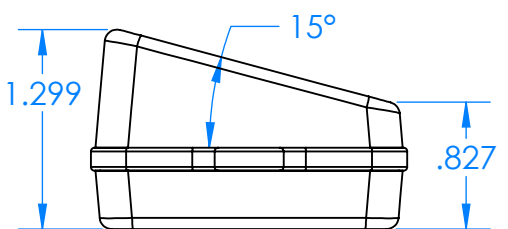

SERPAC CXL67SD-YY-A-ZZ

Electronic Enclosures

Enclosure color (YY)
Top-Bottom combinations available
 BK=black
 CL=clear
 TRGY=translucent gray
 TRRD=translucent red

Seal color (ZZ)
 BK=black
 BL=blue
 GM=gunmetal
 NG=neon green
 NO=neon orange
 OR=orange
 YL=yellow
 WH=white

PN	Description
5537D	(1) BW 6C Slanted Top
5536D	(1) BW 6C Bottom
5541A	(1) CXL6A Perimeter seal style A
6002	(4) #2 X 3/8" PH HD screw TORQUE 35-60 in-oz.

Watertight enclosure mees or exceeds:
IP67
NEMA 4X, 12, 13