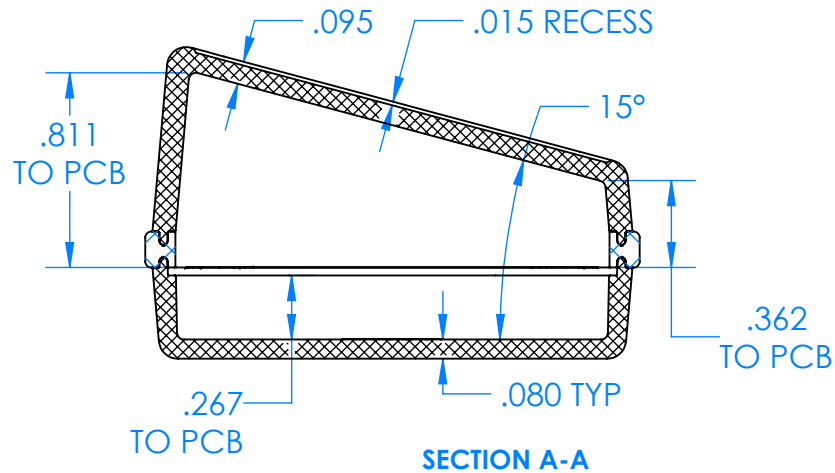

# SERPAC CXL67SD-YY-A-ZZ

Electronic Enclosures

**Enclosure color (YY)**

Top-Bottom combinations available

- BK=black
- CL=clear
- TRGY=translucent gray
- TRRD=translucent red

**Seal color (ZZ)**

- BK=black
- BL=blue
- GM=gunmetal
- NG=neon green
- NO=neon orange
- OR=orange
- YL=yellow
- WH=white

PN	Description
5537D	(1) BW 6C Slanted Top
5536D	(1) BW 6C Bottom
5541A	(1) CXL6A Perimeter seal style A
6002	(4) #2 X 3/8" PH HD screw TORQUE 35-60 in-oz.

**Watertight enclosure mees or exceeds:**  
**IP67**  
**NEMA 4X, 12, 13**