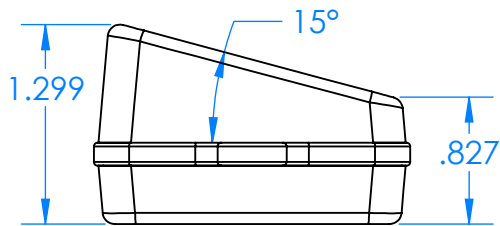

# SERPAC CXL67SD-YY-A-ZZ

Electronic Enclosures

**Enclosure color (YY)**

Top-Bottom combinations available

- BK=black
- CL=clear
- TRGY=translucent gray
- TRRD=translucent red

**Seal color (ZZ)**

- BK=black
- BL=blue
- GM=gunmetal
- NG=neon green
- NO=neon orange
- OR=orange
- YL=yellow
- WH=white

PN	Description
5537D	(1) BW 6C Slanted Top
5536D	(1) BW 6C Bottom
5541A	(1) CXL6A Perimeter seal style A
6002	(4) #2 X 3/8" PH HD screw TORQUE 35-60 in-oz.

**Watertight enclosure mees or exceeds:**  
**IP67**  
**NEMA 4X, 12, 13**