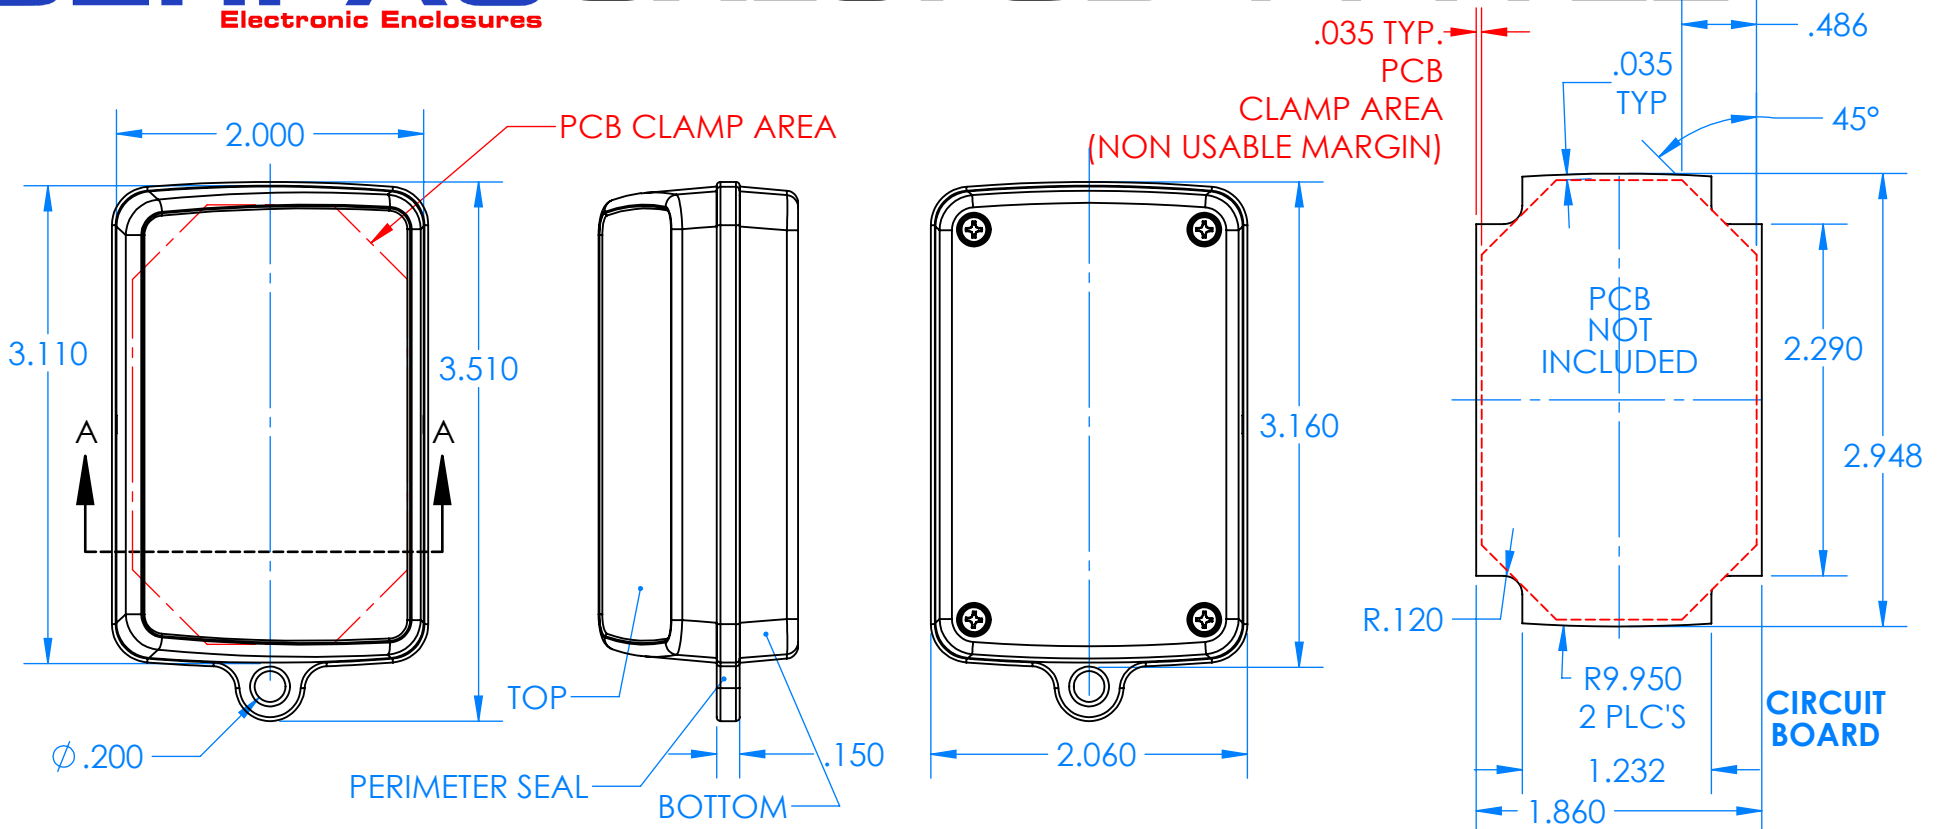

# SERPAC CXL67SD-YY-A-ZZ

Electronic Enclosures

**Enclosure color (YY)**

Top-Bottom combinations available

- BK=black
- CL=clear
- TRGY=translucent gray
- TRRD=translucent red

**Seal color (ZZ)**

- BK=black
- BL=blue
- GM=gunmetal
- NG=neon green
- NO=neon orange
- OR=orange
- YL=yellow
- WH=white

PN	Description
5537D	(1) BW 6C Slanted Top
5536D	(1) BW 6C Bottom
5541A	(1) CXL6A Perimeter seal style A
6002	(4) #2 X 3/8" PH HD screw TORQUE 35-60 in-oz.

**Watertight enclosure mees or exceeds:**  
**IP67**  
**NEMA 4X, 12, 13**