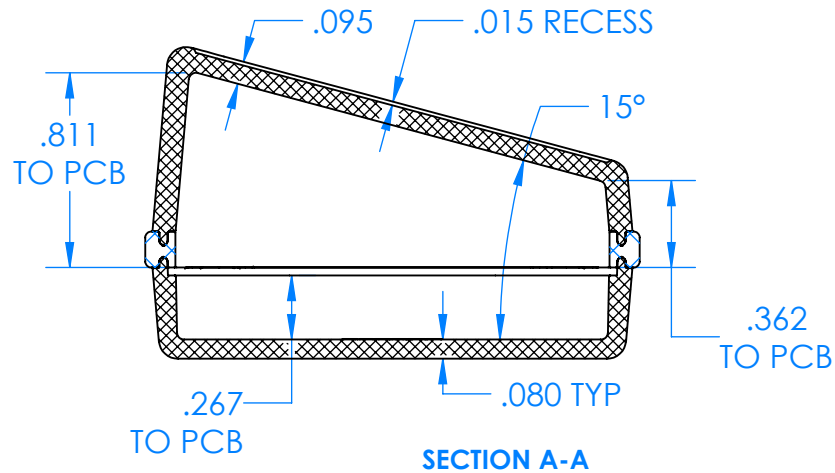

# SERPAC CXL67SD-YY-A-ZZ

Electronic Enclosures

**Enclosure color (YY)**  
**Top-Bottom combinations available**  
 BK=black  
 CL=clear  
 TRGY=translucent gray  
 TRRD=translucent red

**Seal color (ZZ)**  
 BK=black  
 BL=blue  
 GM=gunmetal  
 NG=neon green  
 NO=neon orange  
 OR=orange  
 YL=yellow  
 WH=white

PN	Description
5537D	(1) BW 6C Slanted Top
5536D	(1) BW 6C Bottom
5541A	(1) CXL6A Perimeter seal style A
6002	(4) #2 X 3/8" PH HD screw TORQUE 35-60 in-oz.

**Watertight enclosure mees or exceeds:**  
**IP67**  
**NEMA 4X, 12, 13**