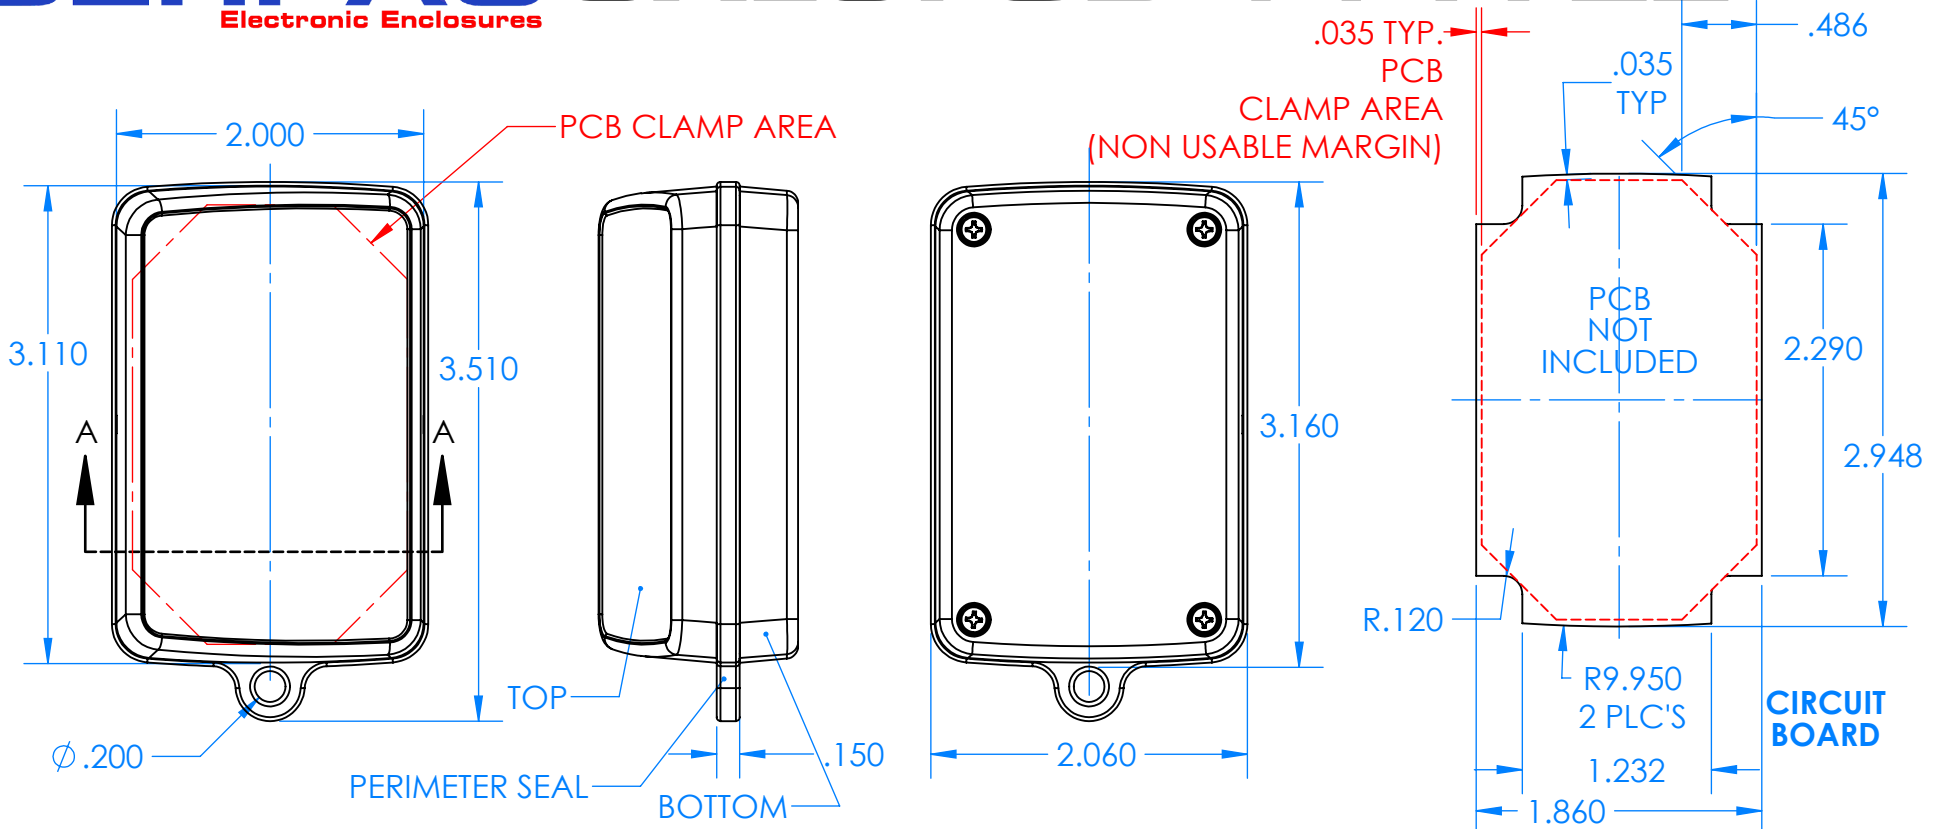

# SERPAC CXL67SD-YY-A-ZZ

Electronic Enclosures

**Enclosure color (YY)**  
**Top-Bottom combinations available**  
 BK=black  
 CL=clear  
 TRGY=translucent gray  
 TRRD=translucent red

**Seal color (ZZ)**  
 BK=black  
 BL=blue  
 GM=gunmetal  
 NG=neon green  
 NO=neon orange  
 OR=orange  
 YL=yellow  
 WH=white

PN	Description
5537D	(1) BW 6C Slanted Top
5536D	(1) BW 6C Bottom
5541A	(1) CXL6A Perimeter seal style A
6002	(4) #2 X 3/8" PH HD screw TORQUE 35-60 in-oz.

**Watertight enclosure mees or exceeds:**  
**IP67**  
**NEMA 4X, 12, 13**