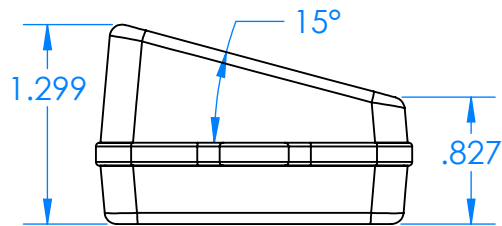

SERPAC CXL67SD-YY-A-ZZ

Electronic Enclosures

Enclosure color (YY)
Top-Bottom combinations available
 BK=black
 CL=clear
 TRGY=translucent gray
 TRRD=translucent red

Seal color (ZZ)
 BK=black
 BL=blue
 GM=gunmetal
 NG=neon green
 NO=neon orange
 OR=orange
 YL=yellow
 WH=white

PN	Description
5537D	(1) BW 6C Slanted Top
5536D	(1) BW 6C Bottom
5541A	(1) CXL6A Perimeter seal style A
6002	(4) #2 X 3/8" PH HD screw TORQUE 35-60 in-oz.

Watertight enclosure meets or exceeds:
IP67
NEMA 4X, 12, 13