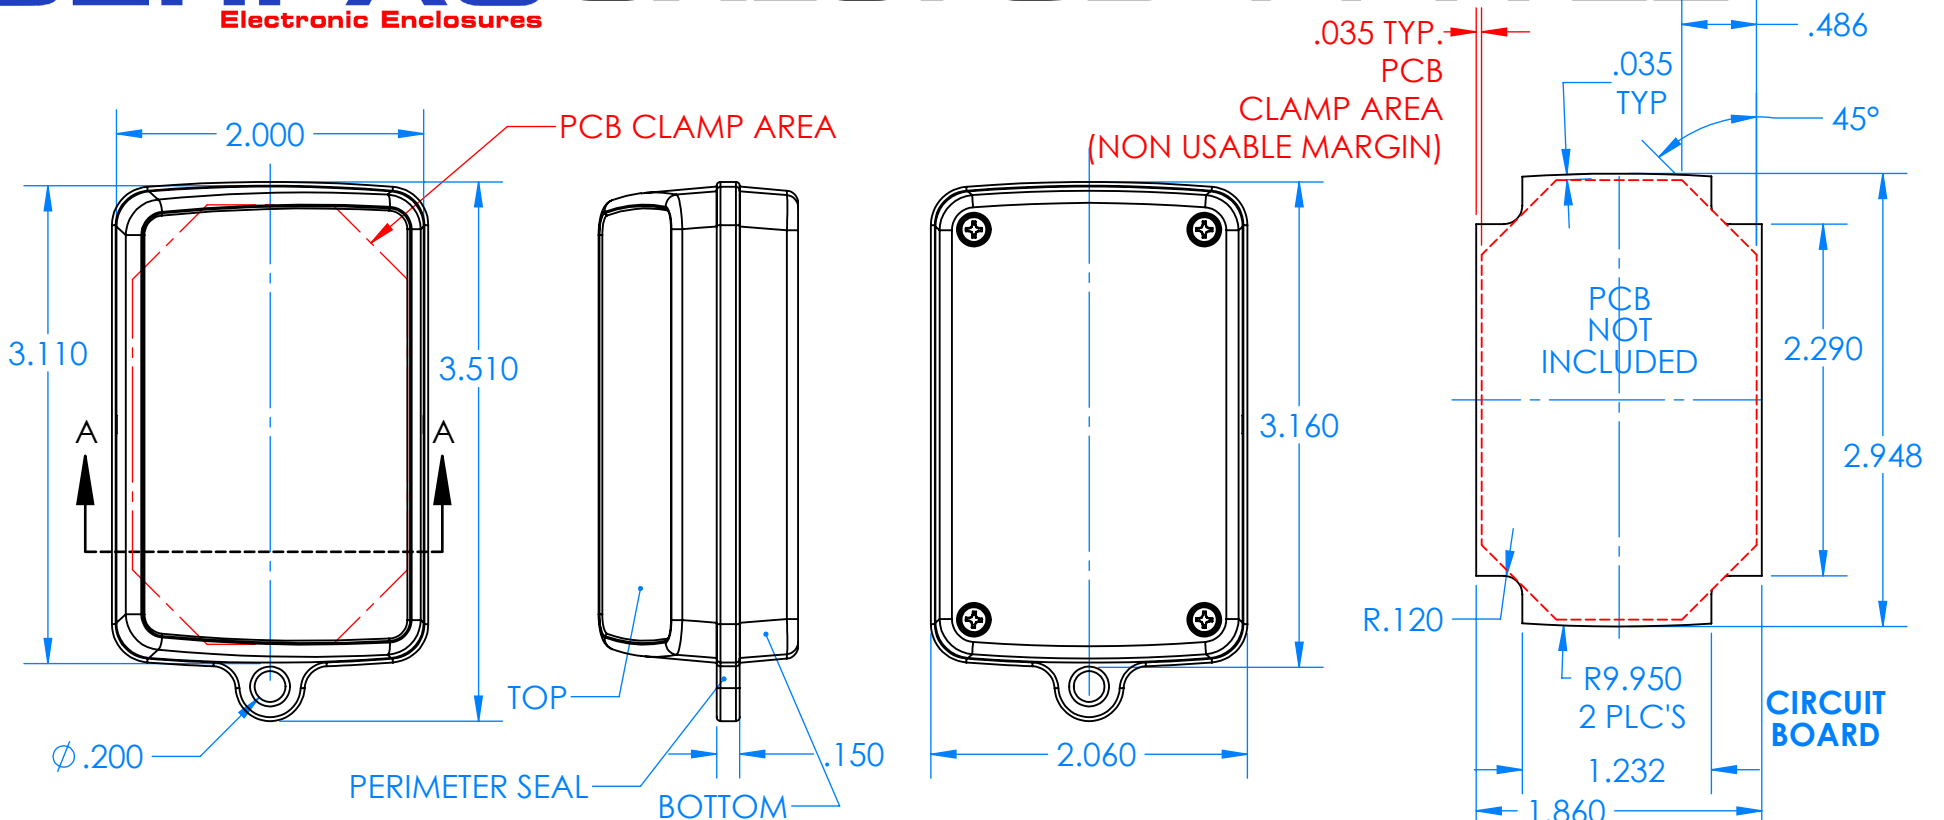

SERPAC CXL67SD-YY-A-ZZ

Electronic Enclosures

Enclosure color (YY)
Top-Bottom combinations available
 BK=black
 CL=clear
 TRGY=translucent gray
 TRRD=translucent red

Seal color (ZZ)
 BK=black
 BL=blue
 GM=gunmetal
 NG=neon green
 NO=neon orange
 OR=orange
 YL=yellow
 WH=white

PN	Description
5537D	(1) BW 6C Slanted Top
5536D	(1) BW 6C Bottom
5541A	(1) CXL6A Perimeter seal style A
6002	(4) #2 X 3/8" PH HD screw TORQUE 35-60 in-oz.

Watertight enclosure meets or exceeds:
IP67
NEMA 4X, 12, 13