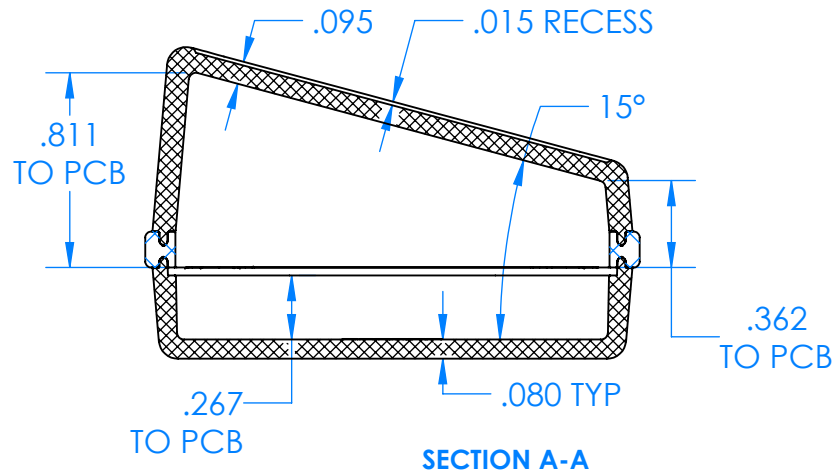

SERPAC CXL67SD-YY-A-ZZ

Electronic Enclosures

Enclosure color (YY)
Top-Bottom combinations available
 BK=black
 CL=clear
 TRGY=translucent gray
 TRRD=translucent red

Seal color (ZZ)
 BK=black
 BL=blue
 GM=gunmetal
 NG=neon green
 NO=neon orange
 OR=orange
 YL=yellow
 WH=white

PN	Description
5537D	(1) BW 6C Slanted Top
5536D	(1) BW 6C Bottom
5541A	(1) CXL6A Perimeter seal style A
6002	(4) #2 X 3/8" PH HD screw TORQUE 35-60 in-oz.

Watertight enclosure meets or exceeds:
IP67
NEMA 4X, 12, 13