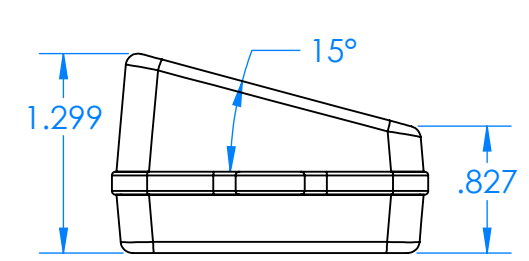

# SERPAC CXL67SD-YY-A-ZZ

Electronic Enclosures

**Enclosure color (YY)**  
**Top-Bottom combinations available**  
 BK=black  
 CL=clear  
 TRGY=translucent gray  
 TRRD=translucent red

**Seal color (ZZ)**  
 BK=black  
 BL=blue  
 GM=gunmetal  
 NG=neon green  
 NO=neon orange  
 OR=orange  
 YL=yellow  
 WH=white

PN	Description
5537D	(1) BW 6C Slanted Top
5536D	(1) BW 6C Bottom
5541A	(1) CXL6A Perimeter seal style A
6002	(4) #2 X 3/8" PH HD screw TORQUE 35-60 in-oz.

**Watertight enclosure mees or exceeds:**  
**IP67**  
**NEMA 4X, 12, 13**