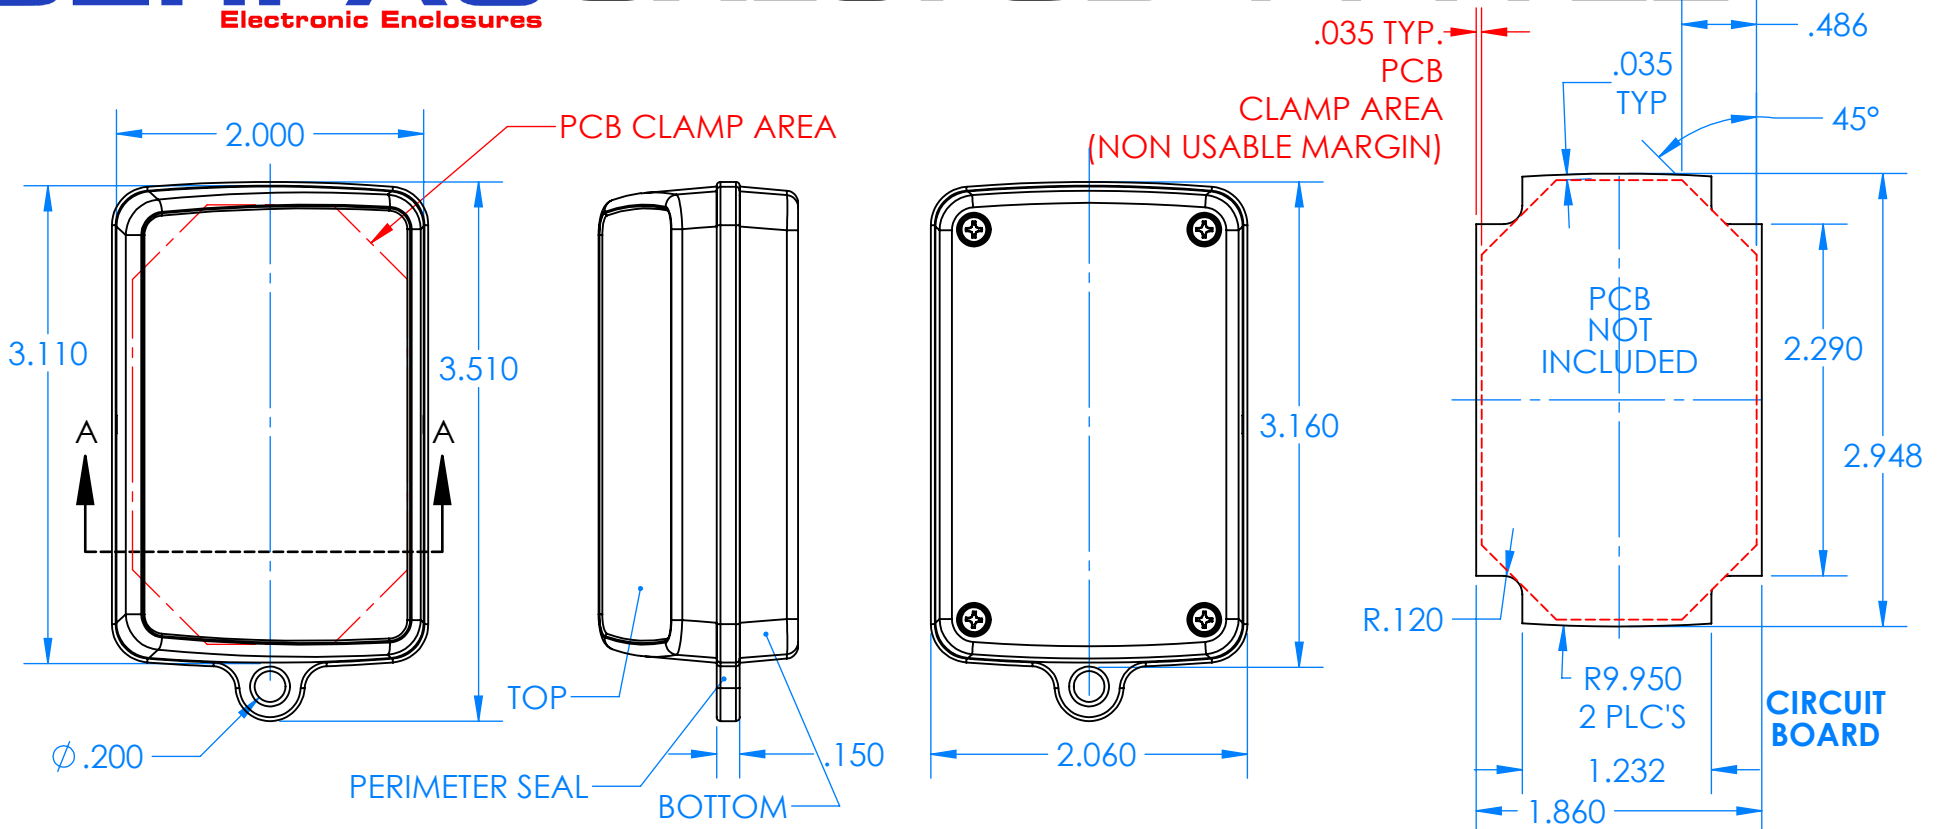

# SERPAC CXL67SD-YY-A-ZZ

Electronic Enclosures

**Enclosure color (YY)**  
**Top-Bottom combinations available**  
 BK=black  
 CL=clear  
 TRGY=translucent gray  
 TRRD=translucent red

**Seal color (ZZ)**  
 BK=black  
 BL=blue  
 GM=gunmetal  
 NG=neon green  
 NO=neon orange  
 OR=orange  
 YL=yellow  
 WH=white

PN	Description
5537D	(1) BW 6C Slanted Top
5536D	(1) BW 6C Bottom
5541A	(1) CXL6A Perimeter seal style A
6002	(4) #2 X 3/8" PH HD screw TORQUE 35-60 in-oz.

**Watertight enclosure mees or exceeds:**  
**IP67**  
**NEMA 4X, 12, 13**