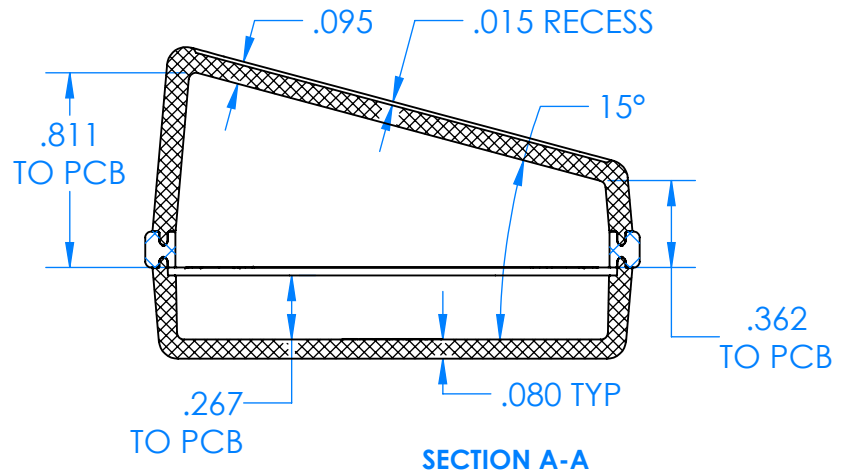

# SERPAC CXL67SD-YY-A-ZZ

Electronic Enclosures

**Enclosure color (YY)**  
**Top-Bottom combinations available**  
 BK=black  
 CL=clear  
 TRGY=translucent gray  
 TRRD=translucent red

**Seal color (ZZ)**  
 BK=black  
 BL=blue  
 GM=gunmetal  
 NG=neon green  
 NO=neon orange  
 OR=orange  
 YL=yellow  
 WH=white

PN	Description
5537D	(1) BW 6C Slanted Top
5536D	(1) BW 6C Bottom
5541A	(1) CXL6A Perimeter seal style A
6002	(4) #2 X 3/8" PH HD screw TORQUE 35-60 in-oz.

**Watertight enclosure mees or exceeds:**  
**IP67**  
**NEMA 4X, 12, 13**