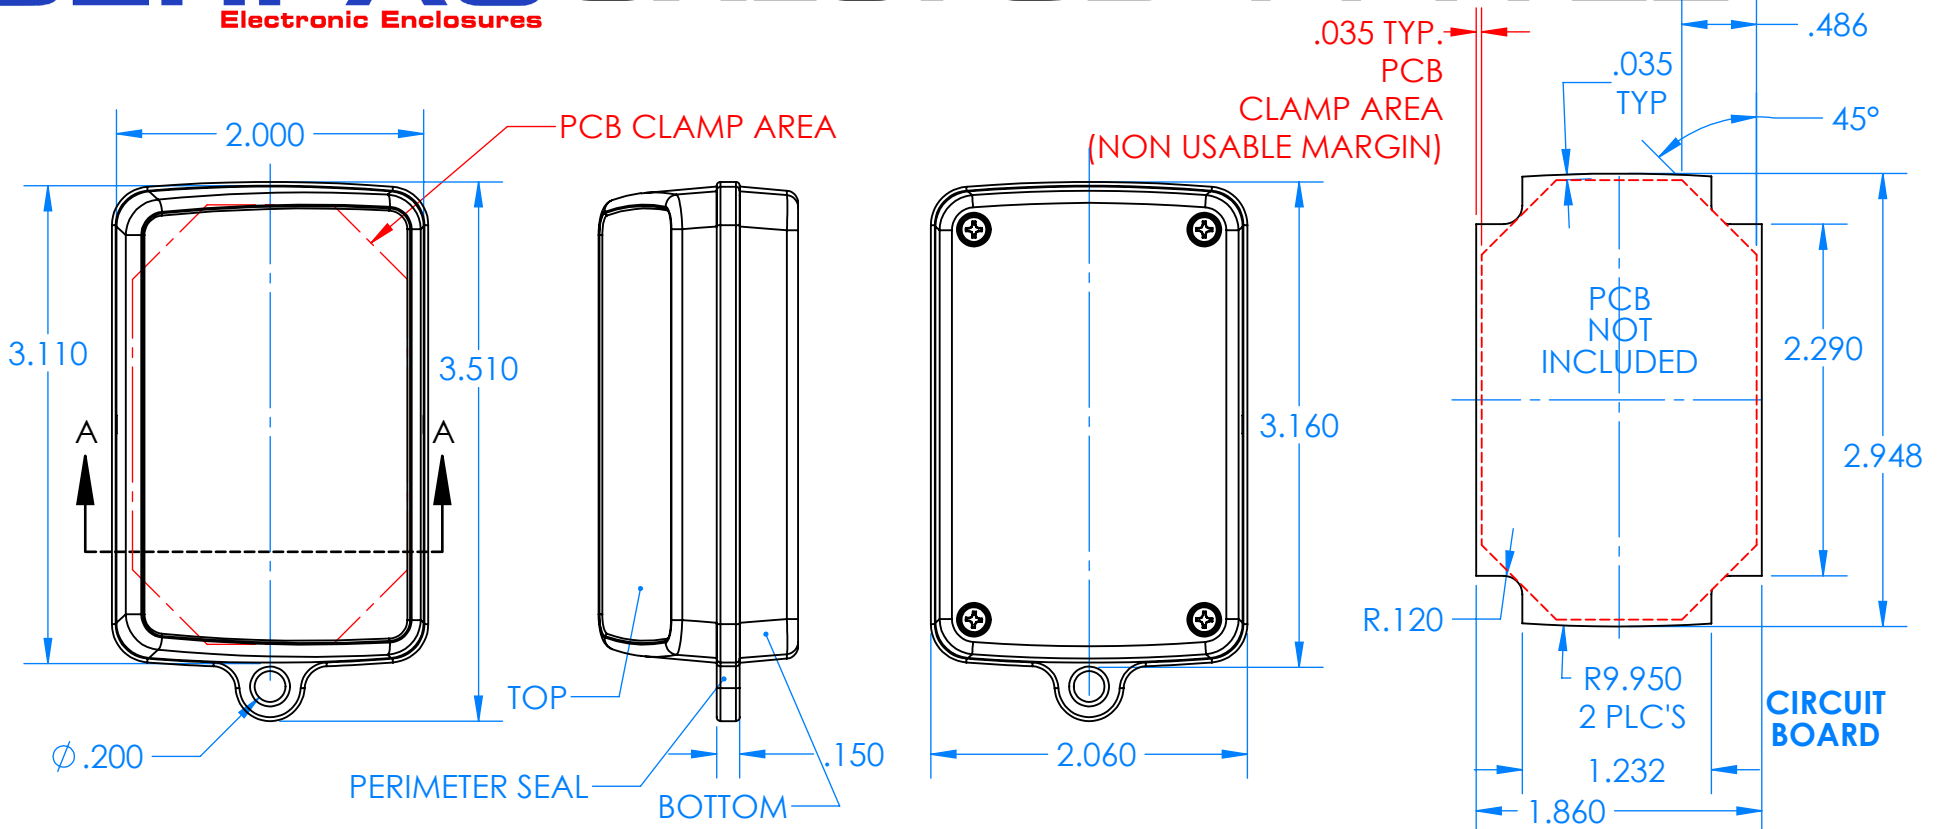

SERPAC CXL67SD-YY-A-ZZ

Electronic Enclosures

Enclosure color (YY)
Top-Bottom combinations available
 BK=black
 CL=clear
 TRGY=translucent gray
 TRRD=translucent red

Seal color (ZZ)
 BK=black
 BL=blue
 GM=gunmetal
 NG=neon green
 NO=neon orange
 OR=orange
 YL=yellow
 WH=white

PN	Description
5537D	(1) BW 6C Slanted Top
5536D	(1) BW 6C Bottom
5541A	(1) CXL6A Perimeter seal style A
6002	(4) #2 X 3/8" PH HD screw TORQUE 35-60 in-oz.

Watertight enclosure mees or exceeds:
IP67
NEMA 4X, 12, 13