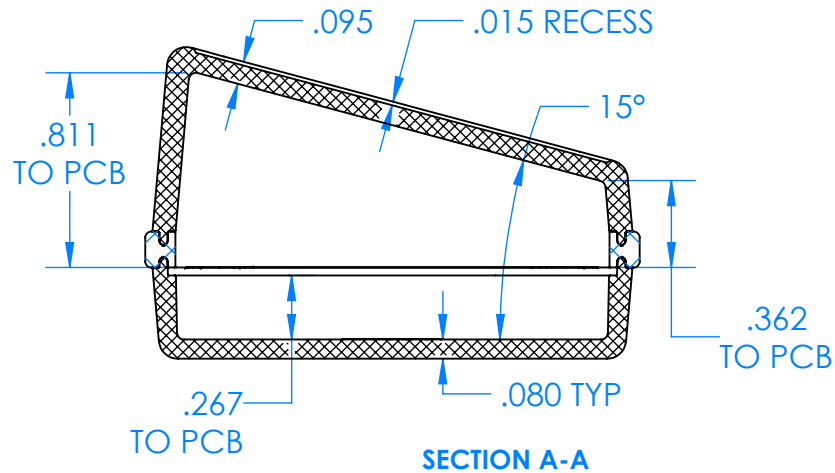

SERPAC CXL67SD-YY-A-ZZ

Electronic Enclosures

Enclosure color (YY)
Top-Bottom combinations available
 BK=black
 CL=clear
 TRGY=translucent gray
 TRRD=translucent red

Seal color (ZZ)
 BK=black
 BL=blue
 GM=gunmetal
 NG=neon green
 NO=neon orange
 OR=orange
 YL=yellow
 WH=white

PN	Description
5537D	(1) BW 6C Slanted Top
5536D	(1) BW 6C Bottom
5541A	(1) CXL6A Perimeter seal style A
6002	(4) #2 X 3/8" PH HD screw TORQUE 35-60 in-oz.

Watertight enclosure mees or exceeds:
IP67
NEMA 4X, 12, 13