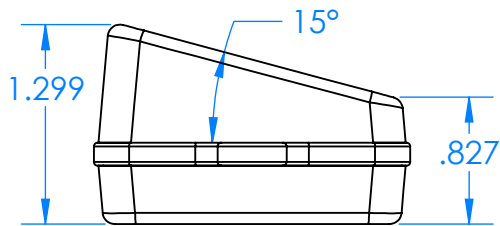

SERPAC CXL67SD-YY-A-ZZ

Electronic Enclosures

Enclosure color (YY)
Top-Bottom combinations available
 BK=black
 CL=clear
 TRGY=translucent gray
 TRRD=translucent red

Seal color (ZZ)
 BK=black
 BL=blue
 GM=gunmetal
 NG=neon green
 NO=neon orange
 OR=orange
 YL=yellow
 WH=white

PN	Description
5537D	(1) BW 6C Slanted Top
5536D	(1) BW 6C Bottom
5541A	(1) CXL6A Perimeter seal style A
6002	(4) #2 X 3/8" PH HD screw TORQUE 35-60 in-oz.

Watertight enclosure mees or exceeds:
IP67
NEMA 4X, 12, 13