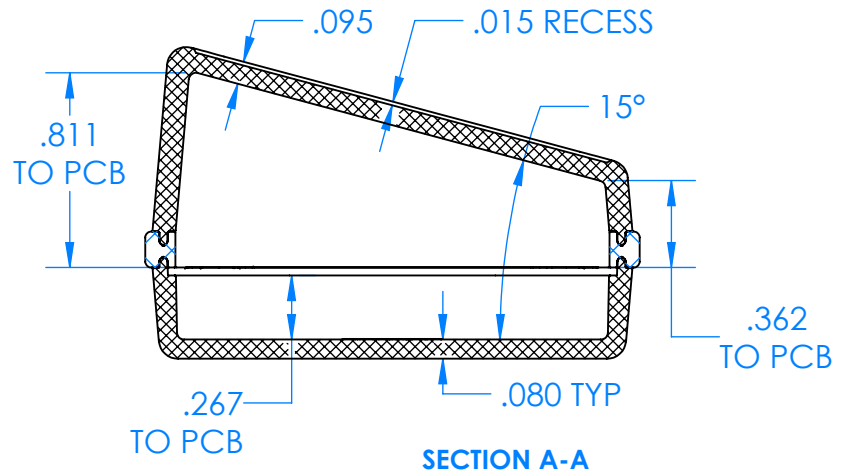

# SERPAC CXL67SD-YY-A-ZZ

Electronic Enclosures

**Enclosure color (YY)**  
**Top-Bottom combinations available**  
 BK=black  
 CL=clear  
 TRGY=translucent gray  
 TRRD=translucent red

**Seal color (ZZ)**  
 BK=black  
 BL=blue  
 GM=gunmetal  
 NG=neon green  
 NO=neon orange  
 OR=orange  
 YL=yellow  
 WH=white

PN	Description
5537D	(1) BW 6C Slanted Top
5536D	(1) BW 6C Bottom
5541A	(1) CXL6A Perimeter seal style A
6002	(4) #2 X 3/8" PH HD screw TORQUE 35-60 in-oz.

**Wateright enclosure mees or exceeds:**  
**IP67**  
**NEMA 4X, 12, 13**