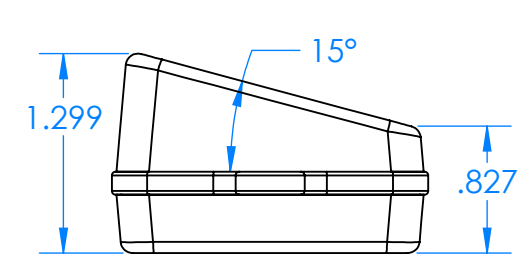

# SERPAC CXL67SD-YY-A-ZZ

Electronic Enclosures

**Enclosure color (YY)**  
**Top-Bottom combinations available**  
 BK=black  
 CL=clear  
 TRGY=translucent gray  
 TRRD=translucent red

**Seal color (ZZ)**  
 BK=black  
 BL=blue  
 GM=gunmetal  
 NG=neon green  
 NO=neon orange  
 OR=orange  
 YL=yellow  
 WH=white

PN	Description
5537D	(1) BW 6C Slanted Top
5536D	(1) BW 6C Bottom
5541A	(1) CXL6A Perimeter seal style A
6002	(4) #2 X 3/8" PH HD screw TORQUE 35-60 in-oz.

**Wateright enclosure mees or exceeds:**  
**IP67**  
**NEMA 4X, 12, 13**