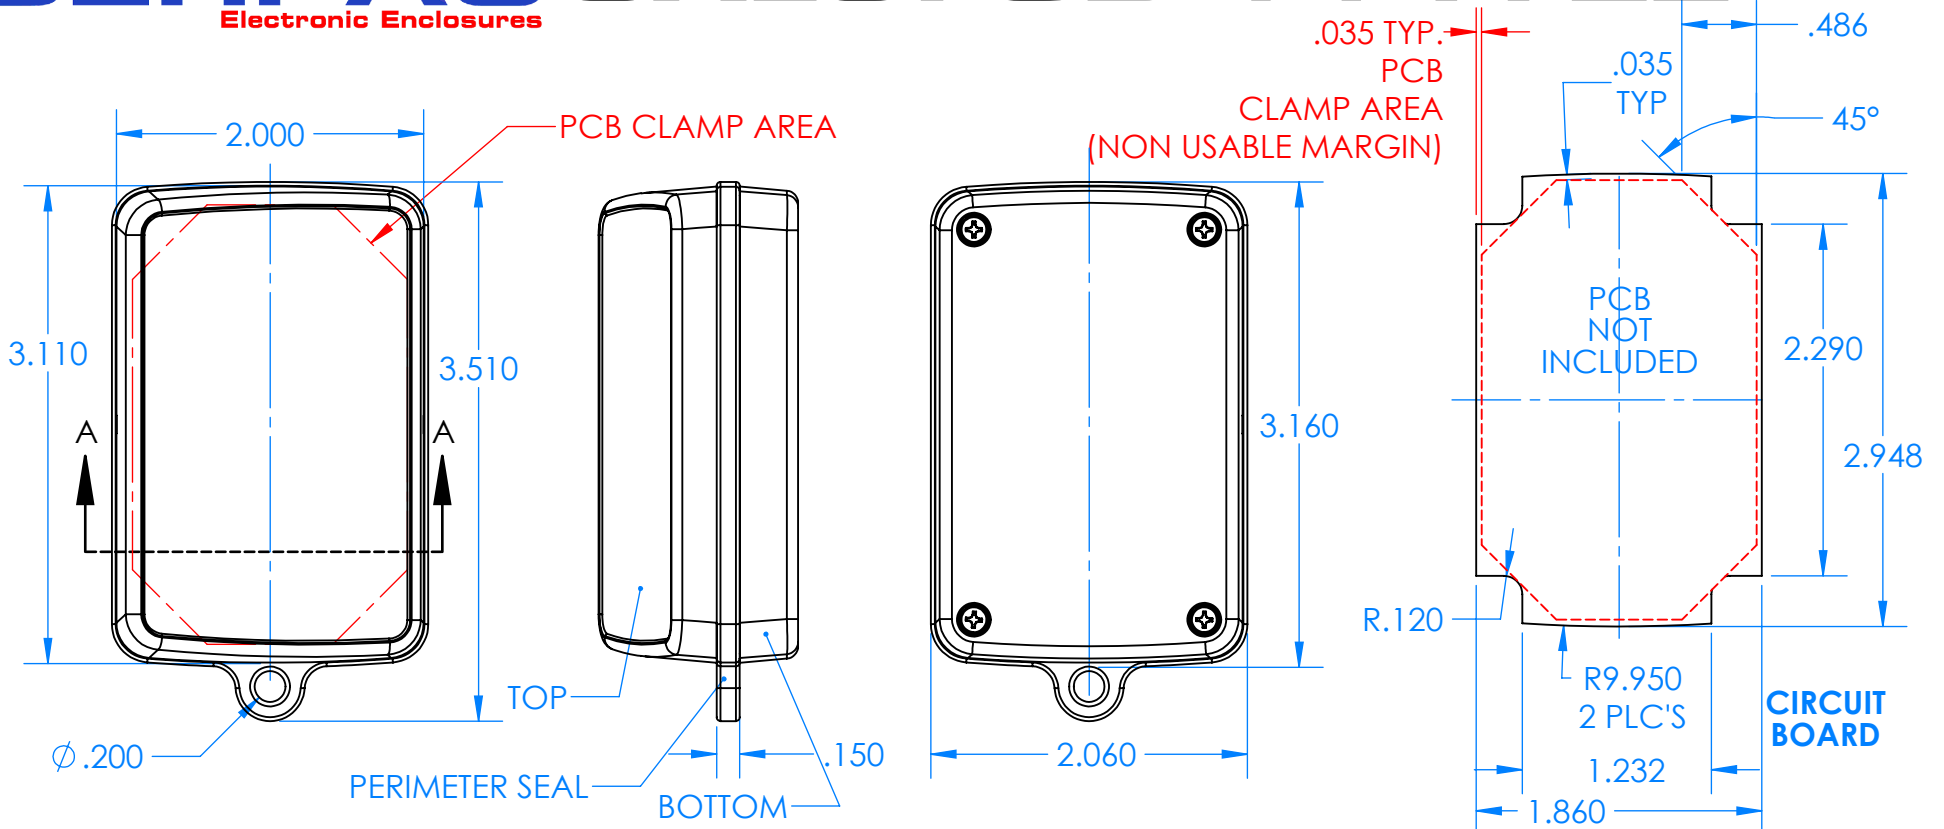

# SERPAC CXL67SD-YY-A-ZZ

Electronic Enclosures

**Enclosure color (YY)**  
**Top-Bottom combinations available**  
 BK=black  
 CL=clear  
 TRGY=translucent gray  
 TRRD=translucent red

**Seal color (ZZ)**  
 BK=black  
 BL=blue  
 GM=gunmetal  
 NG=neon green  
 NO=neon orange  
 OR=orange  
 YL=yellow  
 WH=white

PN	Description
5537D	(1) BW 6C Slanted Top
5536D	(1) BW 6C Bottom
5541A	(1) CXL6A Perimeter seal style A
6002	(4) #2 X 3/8" PH HD screw TORQUE 35-60 in-oz.

**Wateright enclosure mees or exceeds:**  
**IP67**  
**NEMA 4X, 12, 13**