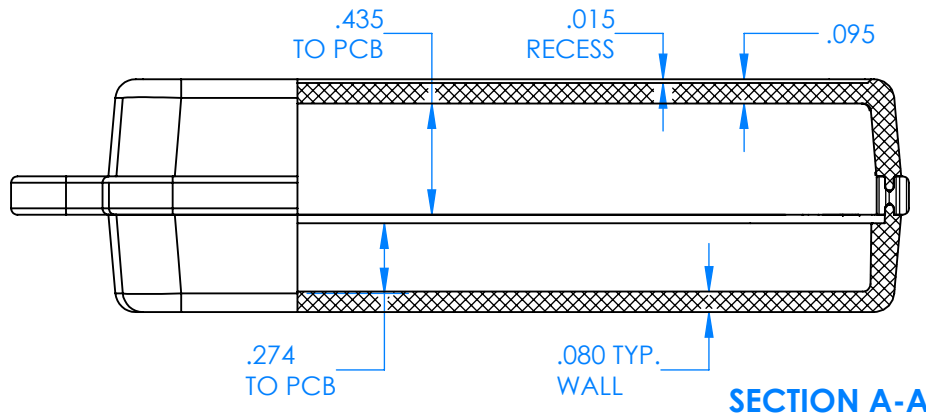

SERPAC CXL68D-YY-A-ZZ

Electronic Enclosures

Enclosure color (YY)

Top-Bottom combinations available

- BK=black
- CL=clear
- TRGY=translucent gray
- TRRD=translucent red

Seal color (ZZ)

- BK=black
- BL=blue
- GM=gunmetal
- NG=neon green
- NO=neon orange
- OR=orange
- YL=yellow
- WH=white

PN	Description
5535D	(1) BW 6C Top style D
5536D	(1) BW 6C Bottom style D
5541A	(1) CXL6A Series perimeter seal style A
6002	(4) #2 X 3/8" PH HD screw TORQUE 35-60 in-oz.

Wateright enclosure meets or exceeds:
IP67
NEMA 4X, 12, 13