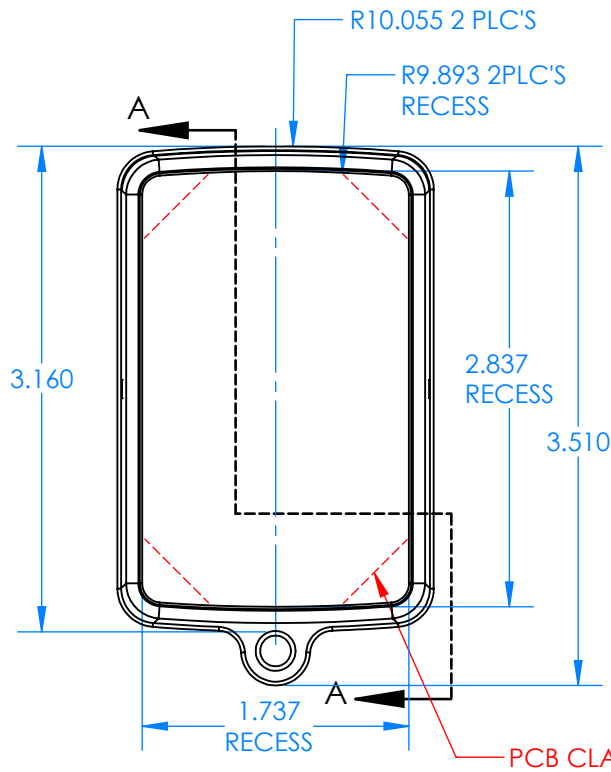

SERPAC CXL68D-YY-A-ZZ

Electronic Enclosures

Enclosure color (YY)

Top-Bottom combinations available

- BK=black
- CL=clear
- TRGY=translucent gray
- TRRD=translucent red

Seal color (ZZ)

- BK=black
- BL=blue
- GM=gunmetal
- NG=neon green
- NO=neon orange
- OR=orange
- YL=yellow
- WH=white

PN	Description
5535D	(1) BW 6C Top style D
5536D	(1) BW 6C Bottom style D
5541A	(1) CXL6A Series perimeter seal style A
6002	(4) #2 X 3/8" PH HD screw TORQUE 35-60 in-oz.

Wateright enclosure meets or exceeds:
IP67
NEMA 4X, 12, 13