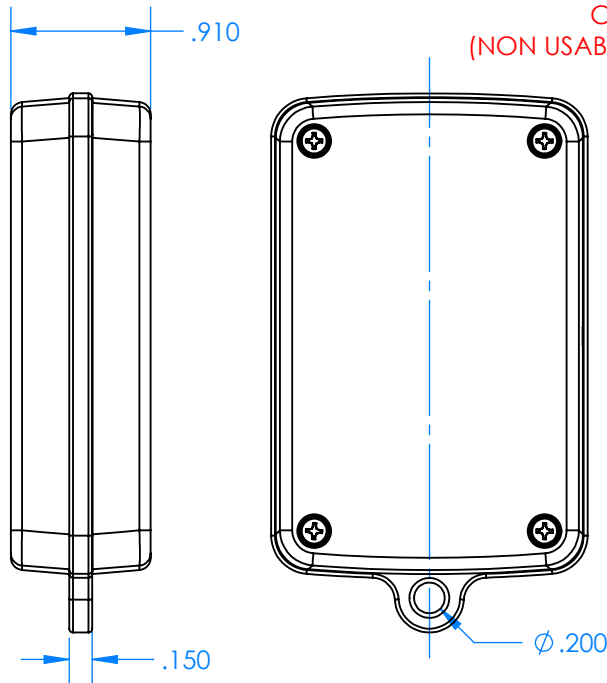

SERPAC CXL68D-YY-A-ZZ

Electronic Enclosures

Enclosure color (YY)

Top-Bottom combinations available

- BK=black
- CL=clear
- TRGY=translucent gray
- TRRD=translucent red

Seal color (ZZ)

- BK=black
- BL=blue
- GM=gunmetal
- NG=neon green
- NO=neon orange
- OR=orange
- YL=yellow
- WH=white

PN	Description
5535D	(1) BW 6C Top style D
5536D	(1) BW 6C Bottom style D
5541A	(1) CXL6A Series perimeter seal style A
6002	(4) #2 X 3/8" PH HD screw TORQUE 35-60 in-oz.

Wateright enclosure meets or exceeds:
IP67
NEMA 4X, 12, 13