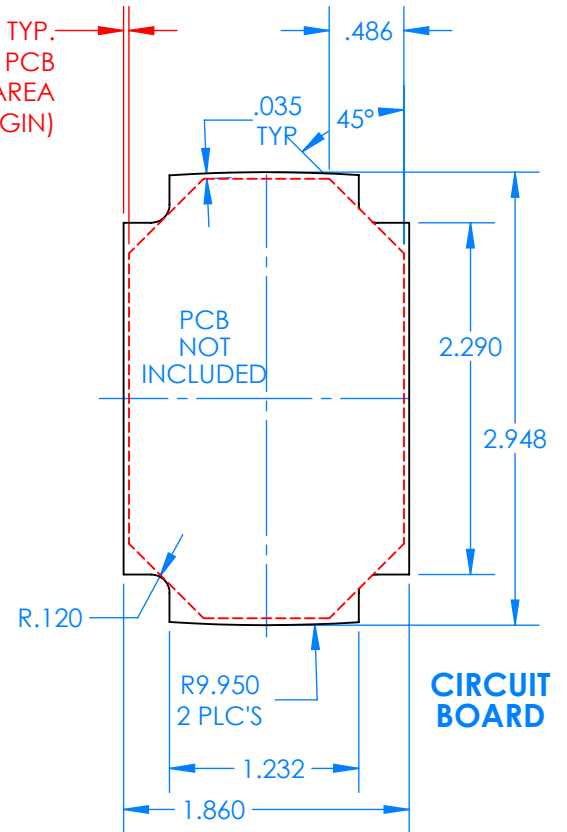

SERPAC CXL68D-YY-A-ZZ

Electronic Enclosures

Enclosure color (YY)

Top-Bottom combinations available

- BK=black
- CL=clear
- TRGY=translucent gray
- TRRD=translucent red

Seal color (ZZ)

- BK=black
- BL=blue
- GM=gunmetal
- NG=neon green
- NO=neon orange
- OR=orange
- YL=yellow
- WH=white

PN	Description
5535D	(1) BW 6C Top style D
5536D	(1) BW 6C Bottom style D
5541A	(1) CXL6A Series perimeter seal style A
6002	(4) #2 X 3/8" PH HD screw TORQUE 35-60 in-oz.

Wateright enclosure meets or exceeds:
IP67
NEMA 4X, 12, 13