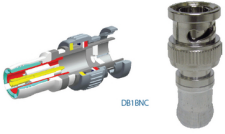

Product: [DB1BNC-25](#) 

Double Bubble Mini RGB BNC Coax Compression Connector 25-26 AWG

Product Description

Double Bubble Mini (25-26 AWG) BNC connector, fits most brands of RGB/mini coaxial cable. Compression design that molds the metal completely around the cable. 25 per Pack

Connectors

Materials

Material
Nickel plated Brass
Gold Plated

Electrical Characteristics

Return Loss (RL)

Frequency [MHz]
DC-1 GHz 36 dB Return Loss 1.03 VSWR
DC-2 GHz 32 dB Return Loss 1.05 VSWR
DC-3 GHz 26 dB Return Loss 1.10 VSWR

Mechanical Characteristics

Footprint/Type:	Coax
Connector Interface Type:	BNC
Gender:	Male - plug
Connector Series Name:	Double Bubble
Locking:	No
Tool Compatibility:	CPLCRBC-BR (compression), PS59/6/RGB (strip)
Termination Type:	Compression
Cable Center Conductor Diameter Limits:	.015 - .025 inch
Cable Dielectric Diameter Limits:	.065 - .078 inch
Cable Outer Jacket Diameter Limits:	.095 - .110 inch