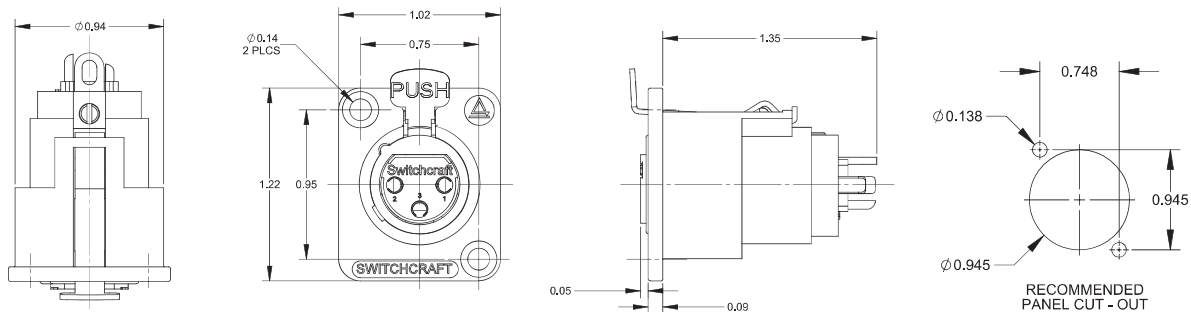

DE SERIES PANEL MOUNT XLR CONNECTORS

NEW PRODUCT BULLETIN 603

FEATURES & BENEFITS

- Same high quality connectors as our popular D Series XLR, except both male and female versions utilize the same size housing, simplifying installation and modification.
- Rugged metal construction.
- Available in nickel or black finish.
- Available with 3, 4, 5, 6 or 7 contacts, plated in silver or gold.
- Chassis ground terminal feature comes standard with all versions.
- RoHS Compliant.
- The perfect match for our QGPK Series of I/O panels and our WP Series of wall-plates. More info available on our website.

DE SERIES PANEL MOUNT XLR CONNECTORS

NEW PRODUCT BULLETIN 603

MALE DE SERIES CONNECTORS

FEMALE DE SERIES CONNECTORS

ALL DIMENSIONS ARE REFERENCE ONLY

Please visit www.switchcraft.com for the most up-to-date product specifications. Made in USA.