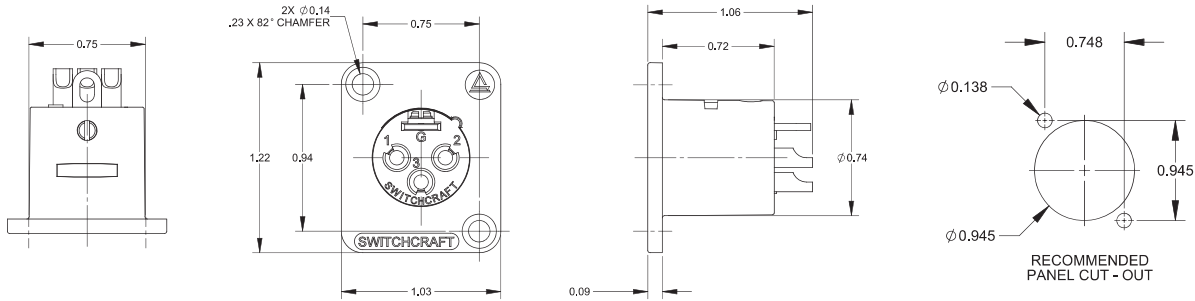

DE SERIES PANEL MOUNT XLR CONNECTORS

NEW PRODUCT BULLETIN 603

FEATURES & BENEFITS

- Same high quality connectors as our popular D Series XLR, except both male and female versions utilize the same size housing, simplifying installation and modification.
- Rugged metal construction.
- Available in nickel or black finish.
- Available with 3, 4, 5, 6 or 7 contacts, plated in silver or gold.
- Chassis ground terminal feature comes standard with all versions.
- RoHS Compliant.
- The perfect match for our QGPK Series of I/O panels and our WP Series of wall-plates. More info available on our website.

DE SERIES PANEL MOUNT XLR CONNECTORS

NEW PRODUCT BULLETIN 603

MALE DE SERIES CONNECTORS

FEMALE DE SERIES CONNECTORS

ALL DIMENSIONS ARE REFERENCE ONLY

Please visit www.switchcraft.com for the most up-to-date product specifications. Made in USA.