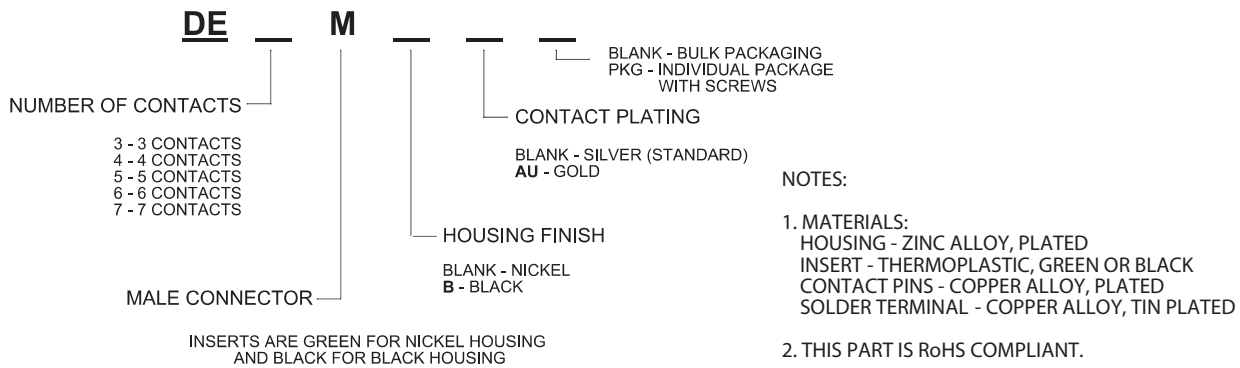

DE SERIES PANEL MOUNT XLR CONNECTORS

NEW PRODUCT BULLETIN 603

MALE DE SERIES CONNECTORS