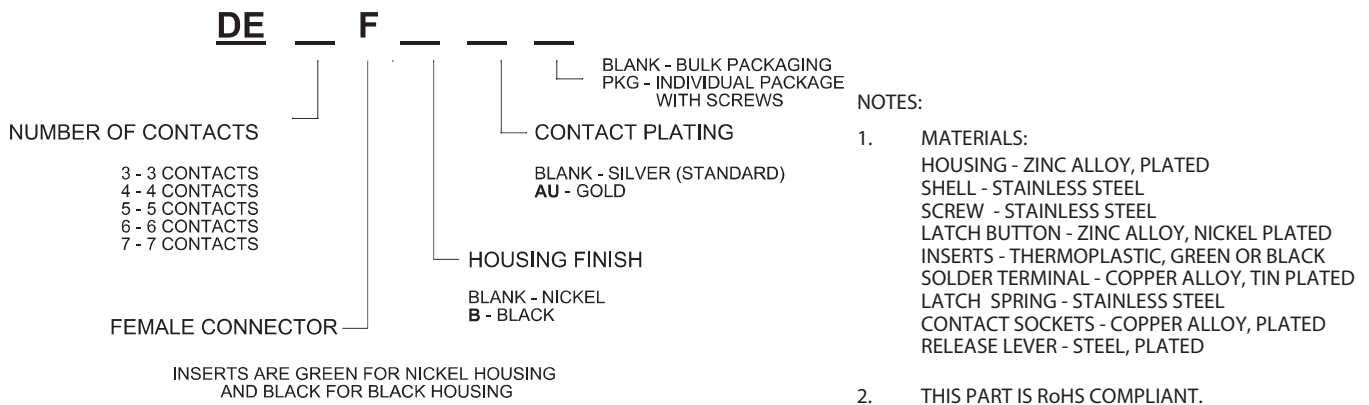

FEMALE DE SERIES CONNECTORS

ALL DIMENSIONS ARE REFERENCE ONLY

Please visit www.switchcraft.com for the most up-to-date product specifications. Made in USA.