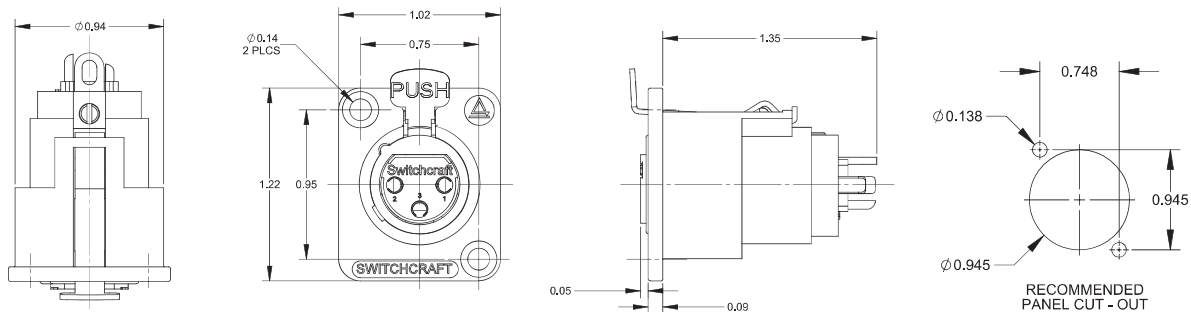

FEMALE DE SERIES CONNECTORS

ALL DIMENSIONS ARE REFERENCE ONLY

Please visit www.switchcraft.com for the most up-to-date product specifications. Made in USA.