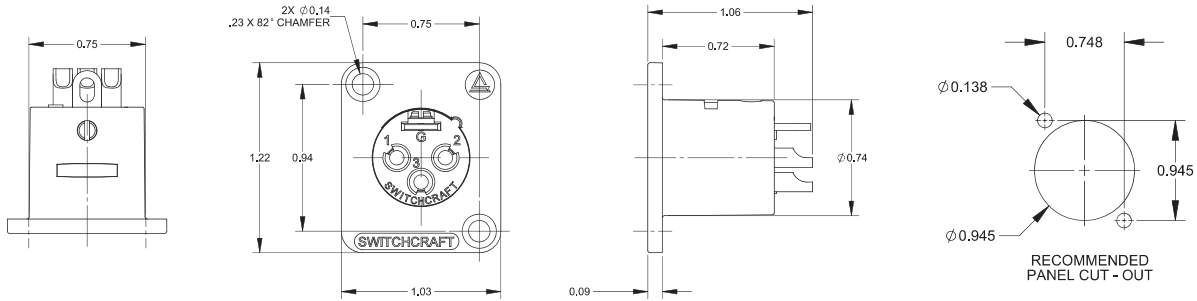

DE SERIES PANEL MOUNT XLR CONNECTORS

NEW PRODUCT BULLETIN 603

MALE DE SERIES CONNECTORS