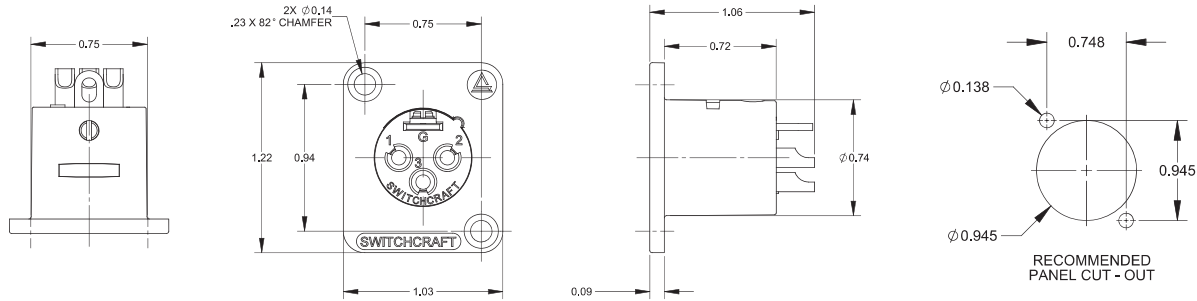

DE SERIES PANEL MOUNT XLR CONNECTORS

NEW PRODUCT BULLETIN 603

FEATURES & BENEFITS

- Same high quality connectors as our popular D Series XLR, except both male and female versions utilize the same size housing, simplifying installation and modification.
- Rugged metal construction.
- Available in nickel or black finish.
- Available with 3, 4, 5, 6 or 7 contacts, plated in silver or gold.
- Chassis ground terminal feature comes standard with all versions.
- RoHS Compliant.
- The perfect match for our QGPK Series of I/O panels and our WP Series of wall-plates. More info available on our website.

APPLICATIONS

- Communications equipment
- Wall plates
- Custom I/O panels
- Pro audio equipment

SWITCHCRAFT®

A HEICO COMPANY

5555 N Elston Ave | Chicago, IL 60630 | P: 773.792.2700 | F: 773.792.2129 | www.switchcraft.com | Made in USA.

DE SERIES PANEL MOUNT XLR CONNECTORS

NEW PRODUCT BULLETIN 603

MALE DE SERIES CONNECTORS

FEMALE DE SERIES CONNECTORS

ALL DIMENSIONS ARE REFERENCE ONLY

Please visit www.switchcraft.com for the most up-to-date product specifications. Made in USA.