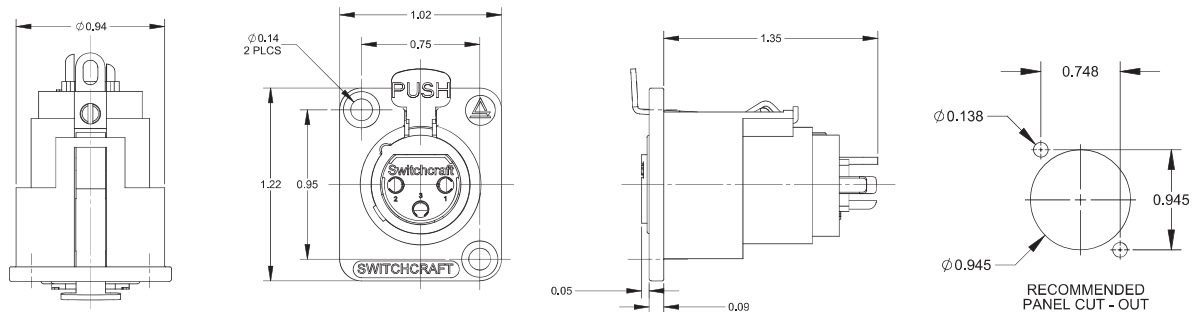

DE SERIES PANEL MOUNT XLR CONNECTORS

NEW PRODUCT BULLETIN 603

FEATURES & BENEFITS

- Same high quality connectors as our popular D Series XLR, except both male and female versions utilize the same size housing, simplifying installation and modification.
- Rugged metal construction.
- Available in nickel or black finish.
- Available with 3, 4, 5, 6 or 7 contacts, plated in silver or gold.
- Chassis ground terminal feature comes standard with all versions.
- RoHS Compliant.
- The perfect match for our QGPK Series of I/O panels and our WP Series of wall-plates. More info available on our website.

APPLICATIONS

- Communications equipment
- Wall plates
- Custom I/O panels
- Pro audio equipment

SWITCHCRAFT®

A HEICO COMPANY

5555 N Elston Ave | Chicago, IL 60630 | P: 773.792.2700 | F: 773.792.2129 | www.switchcraft.com | Made in USA.

DE SERIES PANEL MOUNT XLR CONNECTORS

NEW PRODUCT BULLETIN 603

MALE DE SERIES CONNECTORS

FEMALE DE SERIES CONNECTORS

ALL DIMENSIONS ARE REFERENCE ONLY

Please visit www.switchcraft.com for the most up-to-date product specifications. Made in USA.