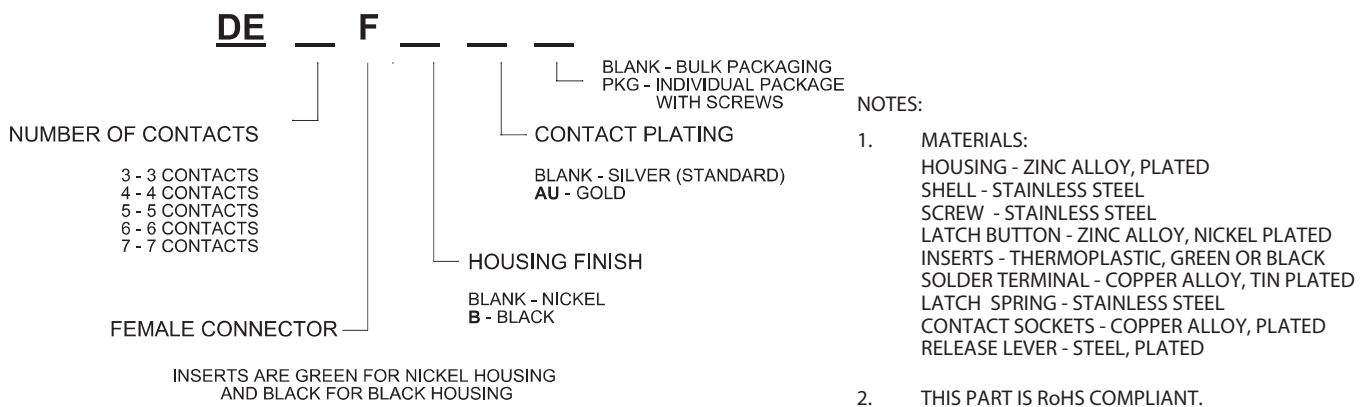

FEMALE DE SERIES CONNECTORS

ALL DIMENSIONS ARE REFERENCE ONLY

Please visit www.switchcraft.com for the most up-to-date product specifications. Made in USA.