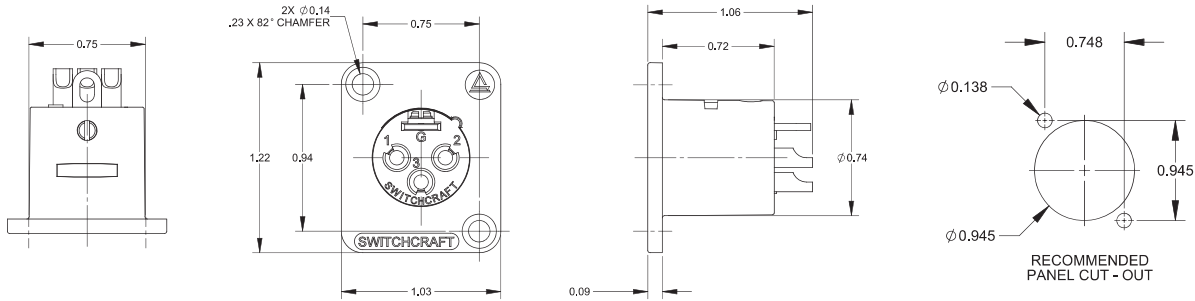

DE SERIES PANEL MOUNT XLR CONNECTORS

NEW PRODUCT BULLETIN 603

FEATURES & BENEFITS

- Same high quality connectors as our popular D Series XLR, except both male and female versions utilize the same size housing, simplifying installation and modification.
- Rugged metal construction.
- Available in nickel or black finish.
- Available with 3, 4, 5, 6 or 7 contacts, plated in silver or gold.
- Chassis ground terminal feature comes standard with all versions.
- RoHS Compliant.
- The perfect match for our QGPK Series of I/O panels and our WP Series of wall-plates. More info available on our website.

APPLICATIONS

- Communications equipment
- Wall plates
- Custom I/O panels
- Pro audio equipment

SWITCHCRAFT®

A HEICO COMPANY

5555 N Elston Ave | Chicago, IL 60630 | P: 773.792.2700 | F: 773.792.2129 | www.switchcraft.com | Made in USA.

DE SERIES PANEL MOUNT XLR CONNECTORS

NEW PRODUCT BULLETIN 603

MALE DE SERIES CONNECTORS

FEMALE DE SERIES CONNECTORS

ALL DIMENSIONS ARE REFERENCE ONLY

Please visit www.switchcraft.com for the most up-to-date product specifications. Made in USA.