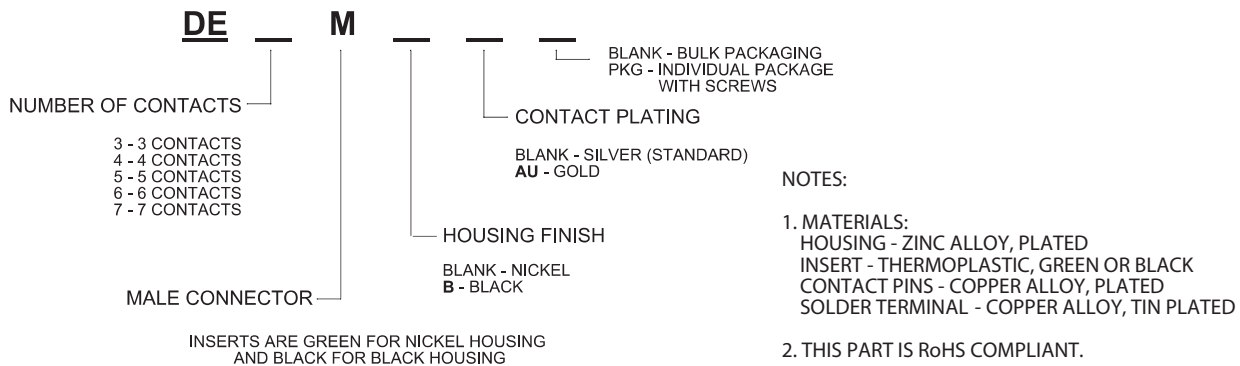

DE SERIES PANEL MOUNT XLR CONNECTORS

NEW PRODUCT BULLETIN 603

MALE DE SERIES CONNECTORS