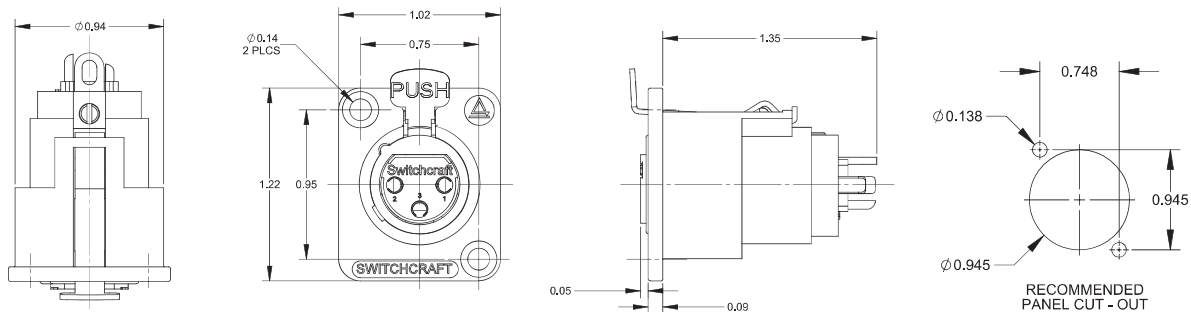

DE SERIES PANEL MOUNT XLR CONNECTORS

NEW PRODUCT BULLETIN 603

FEATURES & BENEFITS

- Same high quality connectors as our popular D Series XLR, except both male and female versions utilize the same size housing, simplifying installation and modification.
- Rugged metal construction.
- Available in nickel or black finish.
- Available with 3, 4, 5, 6 or 7 contacts, plated in silver or gold.
- Chassis ground terminal feature comes standard with all versions.
- RoHS Compliant.
- The perfect match for our QGPK Series of I/O panels and our WP Series of wall-plates. More info available on our website.

APPLICATIONS

- Communications equipment
- Wall plates
- Custom I/O panels
- Pro audio equipment

SWITCHCRAFT®

A HEICO COMPANY

5555 N Elston Ave | Chicago, IL 60630 | P: 773.792.2700 | F: 773.792.2129 | www.switchcraft.com | Made in USA.

DE SERIES PANEL MOUNT XLR CONNECTORS

NEW PRODUCT BULLETIN 603

MALE DE SERIES CONNECTORS

FEMALE DE SERIES CONNECTORS

ALL DIMENSIONS ARE REFERENCE ONLY

Please visit www.switchcraft.com for the most up-to-date product specifications. Made in USA.