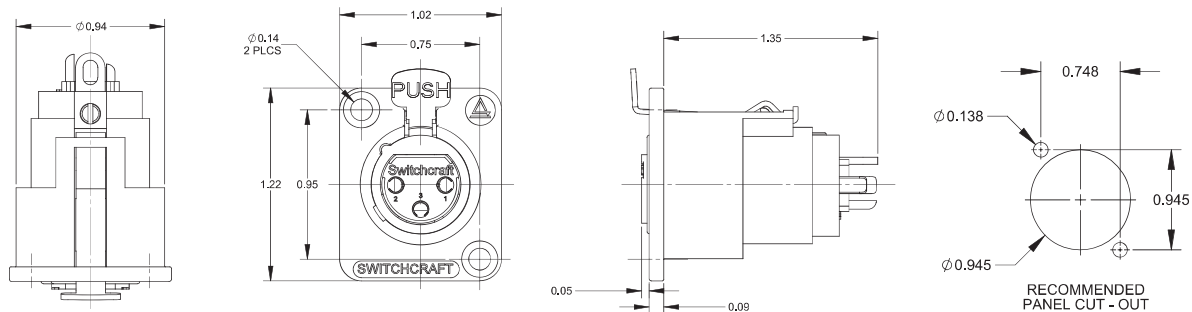

DE SERIES PANEL MOUNT XLR CONNECTORS

NEW PRODUCT BULLETIN 603

FEATURES & BENEFITS

- Same high quality connectors as our popular D Series XLR, except both male and female versions utilize the same size housing, simplifying installation and modification.
- Rugged metal construction.
- Available in nickel or black finish.
- Available with 3, 4, 5, 6 or 7 contacts, plated in silver or gold.
- Chassis ground terminal feature comes standard with all versions.
- RoHS Compliant.
- The perfect match for our QGPK Series of I/O panels and our WP Series of wall-plates. More info available on our website.

DE SERIES PANEL MOUNT XLR CONNECTORS

NEW PRODUCT BULLETIN 603

MALE DE SERIES CONNECTORS

FEMALE DE SERIES CONNECTORS

ALL DIMENSIONS ARE REFERENCE ONLY

Please visit www.switchcraft.com for the most up-to-date product specifications. Made in USA.