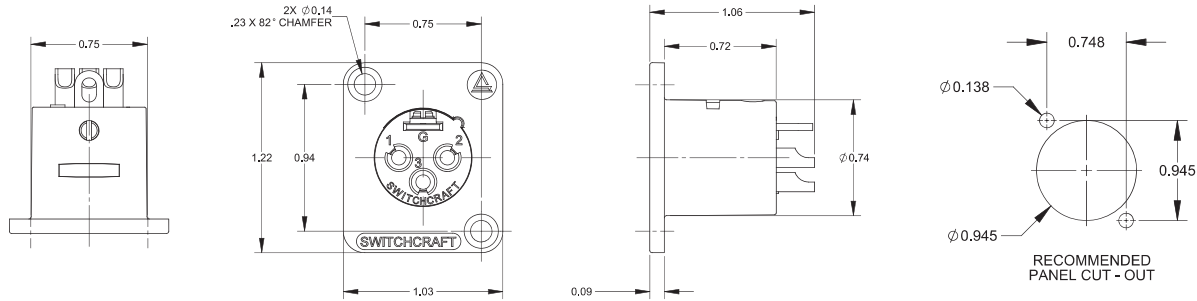

DE SERIES PANEL MOUNT XLR CONNECTORS

NEW PRODUCT BULLETIN 603

FEATURES & BENEFITS

- Same high quality connectors as our popular D Series XLR, except both male and female versions utilize the same size housing, simplifying installation and modification.
- Rugged metal construction.
- Available in nickel or black finish.
- Available with 3, 4, 5, 6 or 7 contacts, plated in silver or gold.
- Chassis ground terminal feature comes standard with all versions.
- RoHS Compliant.
- The perfect match for our QGPK Series of I/O panels and our WP Series of wall-plates. More info available on our website.

DE SERIES PANEL MOUNT XLR CONNECTORS

NEW PRODUCT BULLETIN 603

MALE DE SERIES CONNECTORS

FEMALE DE SERIES CONNECTORS

ALL DIMENSIONS ARE REFERENCE ONLY

Please visit www.switchcraft.com for the most up-to-date product specifications. Made in USA.