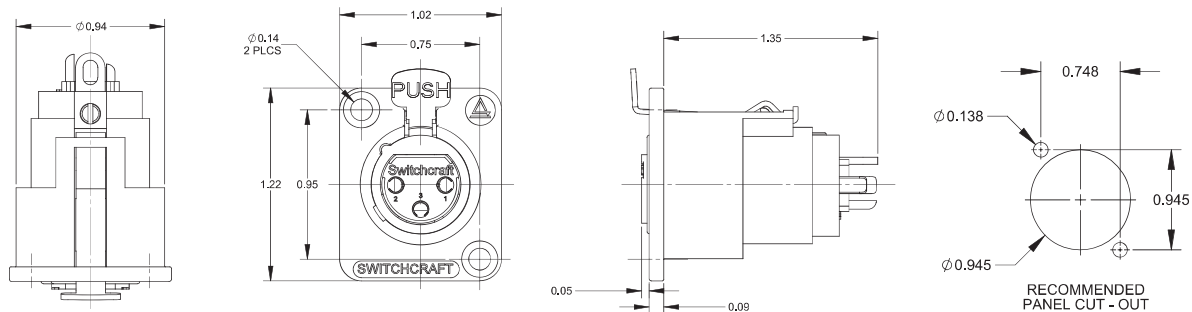

FEMALE DE SERIES CONNECTORS

ALL DIMENSIONS ARE REFERENCE ONLY

Please visit www.switchcraft.com for the most up-to-date product specifications. Made in USA.