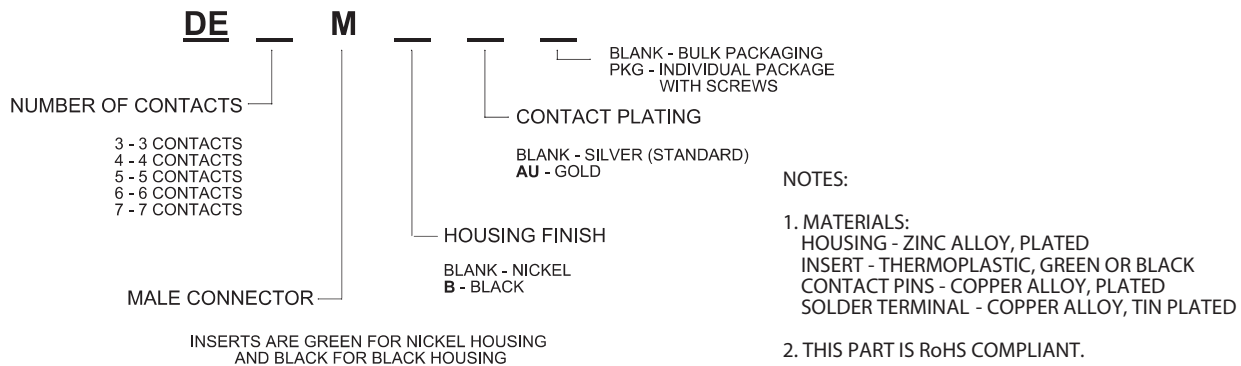

DE SERIES PANEL MOUNT XLR CONNECTORS

NEW PRODUCT BULLETIN 603

MALE DE SERIES CONNECTORS