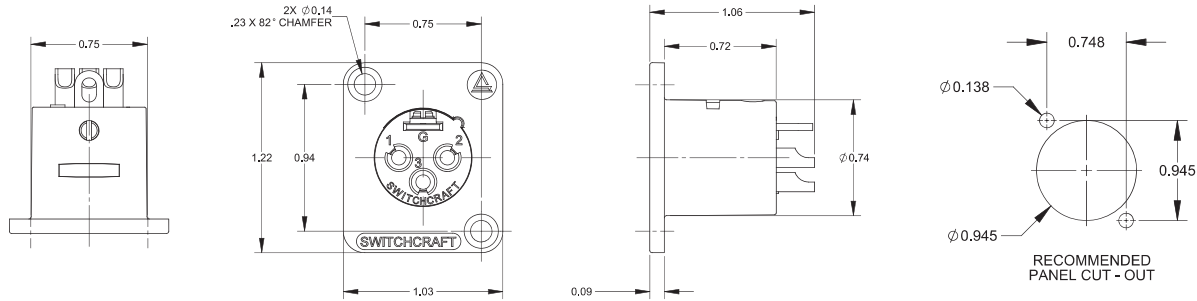

DE SERIES PANEL MOUNT XLR CONNECTORS

NEW PRODUCT BULLETIN 603

MALE DE SERIES CONNECTORS