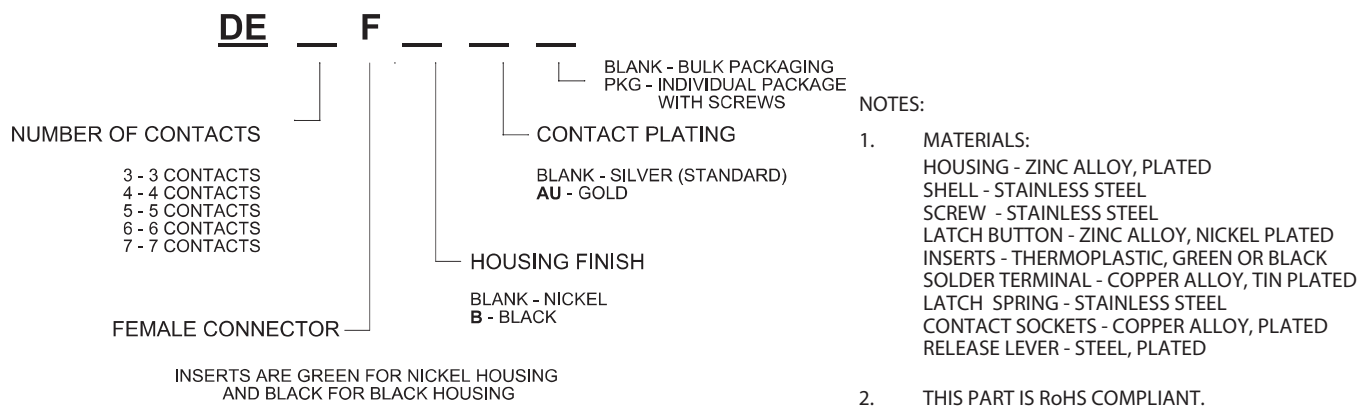

FEMALE DE SERIES CONNECTORS

ALL DIMENSIONS ARE REFERENCE ONLY

Please visit www.switchcraft.com for the most up-to-date product specifications. Made in USA.