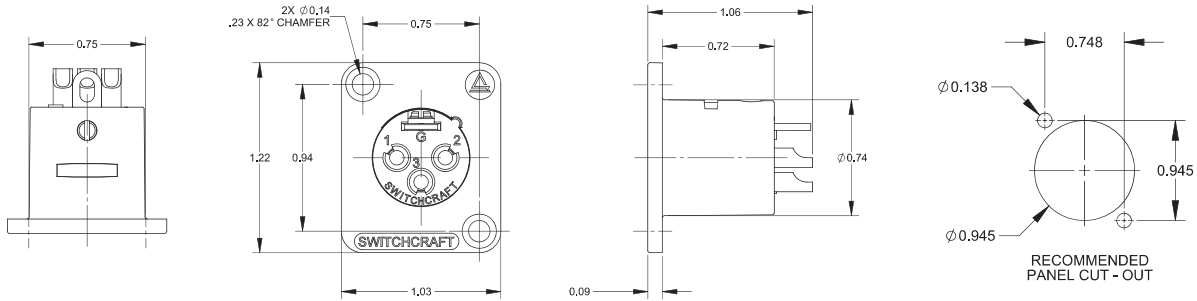

DE SERIES PANEL MOUNT XLR CONNECTORS

NEW PRODUCT BULLETIN 603

FEATURES & BENEFITS

- Same high quality connectors as our popular D Series XLR, except both male and female versions utilize the same size housing, simplifying installation and modification.
- Rugged metal construction.
- Available in nickel or black finish.
- Available with 3, 4, 5, 6 or 7 contacts, plated in silver or gold.
- Chassis ground terminal feature comes standard with all versions.
- RoHS Compliant.
- The perfect match for our QGPK Series of I/O panels and our WP Series of wall-plates. More info available on our website.

DE SERIES PANEL MOUNT XLR CONNECTORS

NEW PRODUCT BULLETIN 603

MALE DE SERIES CONNECTORS

FEMALE DE SERIES CONNECTORS

ALL DIMENSIONS ARE REFERENCE ONLY

Please visit www.switchcraft.com for the most up-to-date product specifications. Made in USA.