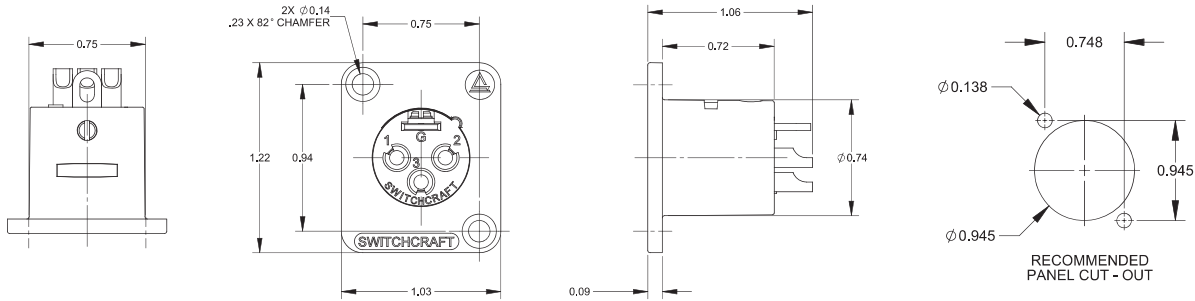

DE SERIES PANEL MOUNT XLR CONNECTORS

NEW PRODUCT BULLETIN 603

MALE DE SERIES CONNECTORS