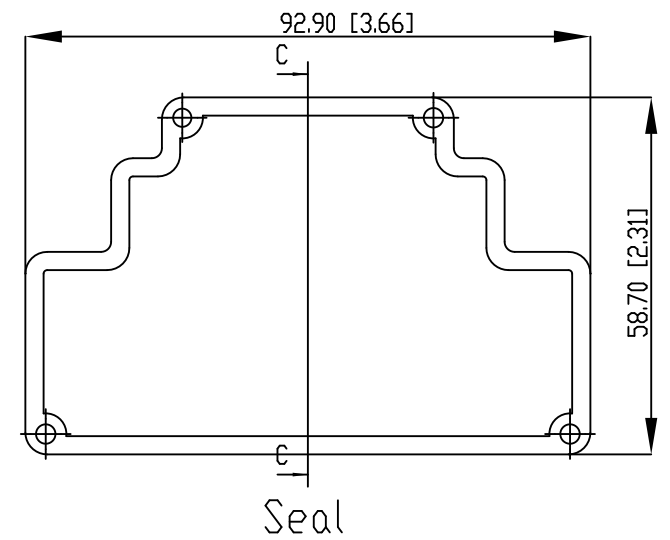

PART NAME

DMX - EXTRUDED ALUMINUM DIN RAIL BOX

PART No.

DMX-4776-B THROUGH DMX-4781-B
DMX-4776-G THROUGH DMX-4781-G

REV. DATE

4/20/15

NOTES:

- 1- (-B) SUFFIX INDICATES BLACK COLOR
(-G) SUFFIX INDICATES GRAY COLOR
- 2- MATERIAL: BODY - ALUMINUM ALLOY 6063
PLASTIC PANELS - POLYCARBONATE UL94-V0
SEAL - MOLDED EPDM
- 3- DIMENSIONS ARE MM [INCH]
- 4- TOLERANCES: +/- 0.030mm [+/- 0.012 in.]

PART# (BLACK)	PART# (GRAY)	DIM "A"
DMX-4776-B	DMX-4776-G	27.4 [1.10]
DMX-4777-B	DMX-4777-G	43.9 [1.73]
DMX-4778-B	DMX-4778-G	60.5 [2.38]
DMX-4779-B	DMX-4779-G	78.2 [3.08]
DMX-4780-B	DMX-4780-G	113.3 [4.46]
DMX-4781-B	DMX-4781-G	166.6 [6.56]