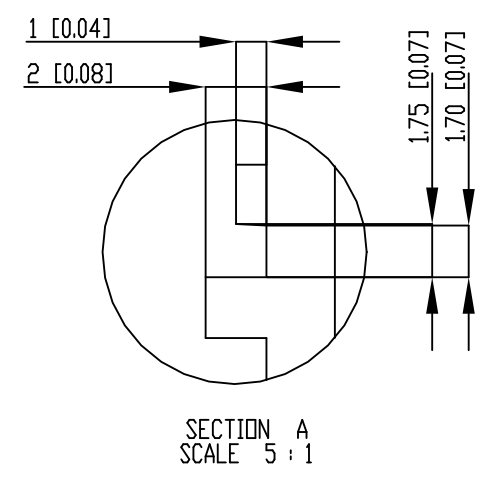

PART NAME

DMX - EXTRUDED ALUMINUM DIN RAIL BOX

PART No.

DMX-4776-B THROUGH DMX-4781-B
DMX-4776-G THROUGH DMX-4781-G

REV. DATE

4/20/15

NOTES:

- 1- (-B) SUFFIX INDICATES BLACK COLOR
(-G) SUFFIX INDICATES GRAY COLOR
- 2- MATERIAL: BODY - ALUMINUM ALLOY 6063
PLASTIC PANELS - POLYCARBONATE UL94-V0
SEAL - MOLDED EPDM
- 3- DIMENSIONS ARE MM [INCH]
- 4- TOLERANCES: +/- 0.030mm [+/- 0.012 in.]

PART# (BLACK)	PART# (GRAY)	DIM "A"
DMX-4776-B	DMX-4776-G	27.4 [1.10]
DMX-4777-B	DMX-4777-G	43.9 [1.73]
DMX-4778-B	DMX-4778-G	60.5 [2.38]
DMX-4779-B	DMX-4779-G	78.2 [3.08]
DMX-4780-B	DMX-4780-G	113.3 [4.46]
DMX-4781-B	DMX-4781-G	166.6 [6.56]