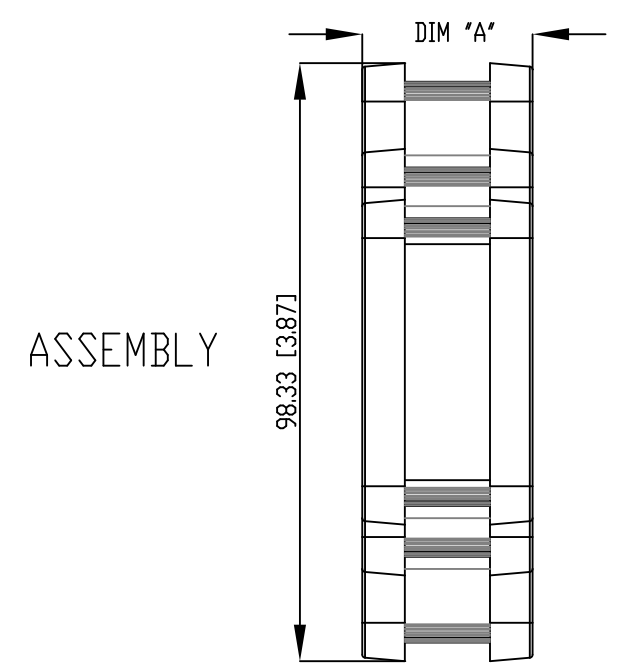

PART NAME

DMX - EXTRUDED ALUMINUM DIN RAIL BOX

PART No.

DMX-4776-B THROUGH DMX-4781-B
DMX-4776-G THROUGH DMX-4781-G

REV. DATE

4/20/15

NOTES:

- 1- (-B) SUFFIX INDICATES BLACK COLOR
(-G) SUFFIX INDICATES GRAY COLOR
- 2- MATERIAL: BODY - ALUMINUM ALLOY 6063
PLASTIC PANELS - POLYCARBONATE UL94-V0
SEAL - MOLDED EPDM
- 3- DIMENSIONS ARE MM [INCH]
- 4- TOLERANCES: +/- 0.030mm [+/- 0.012 in.]

PART# (BLACK)	PART# (GRAY)	DIM "A"
DMX-4776-B	DMX-4776-G	27.4 [1.10]
DMX-4777-B	DMX-4777-G	43.9 [1.73]
DMX-4778-B	DMX-4778-G	60.5 [2.38]
DMX-4779-B	DMX-4779-G	78.2 [3.08]
DMX-4780-B	DMX-4780-G	113.3 [4.46]
DMX-4781-B	DMX-4781-G	166.6 [6.56]