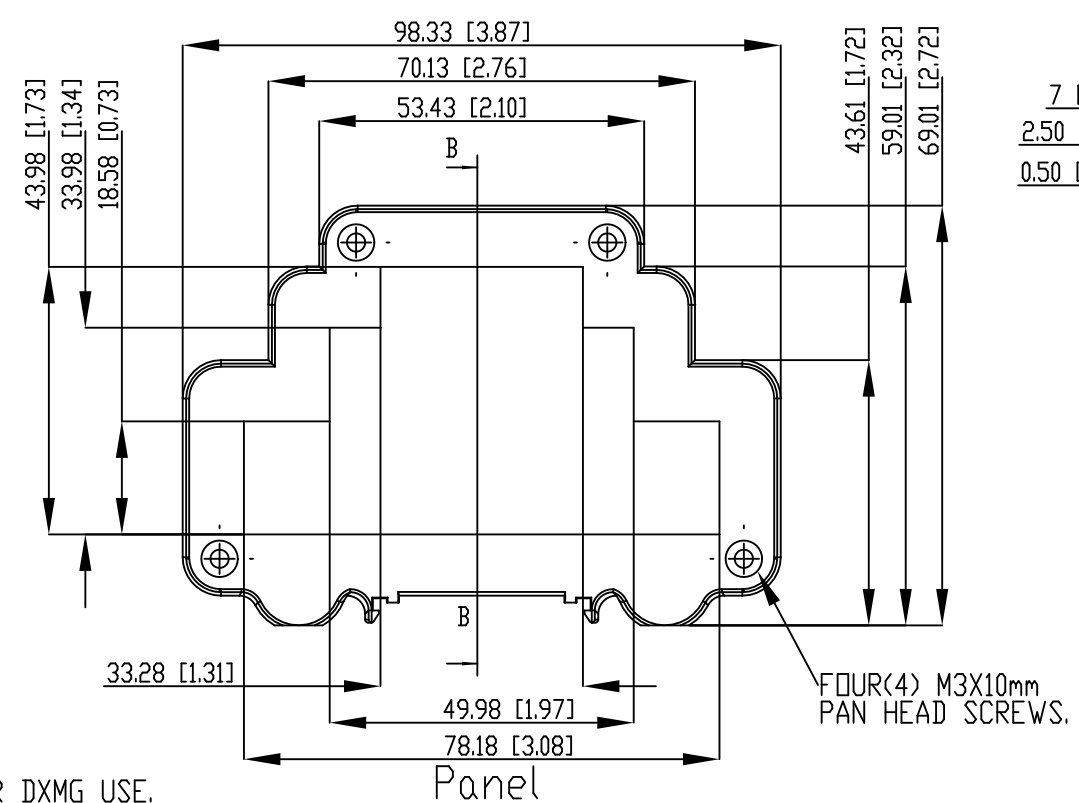

PART NAME

DMX - EXTRUDED ALUMINUM DIN RAIL BOX

PART No.

DMX-4776-B THROUGH DMX-4781-B
DMX-4776-G THROUGH DMX-4781-G

REV. DATE

4/20/15

NOTES:

- 1- (-B) SUFFIX INDICATES BLACK COLOR
(-G) SUFFIX INDICATES GRAY COLOR
- 2- MATERIAL: BODY - ALUMINUM ALLOY 6063
PLASTIC PANELS - POLYCARBONATE UL94-V0
SEAL - MOLDED EPDM
- 3- DIMENSIONS ARE MM [INCH]
- 4- TOLERANCES: +/- 0.030mm [+/- 0.012 in.]

PART# (BLACK)	PART# (GRAY)	DIM "A"
DMX-4776-B	DMX-4776-G	27.4 [1.10]
DMX-4777-B	DMX-4777-G	43.9 [1.73]
DMX-4778-B	DMX-4778-G	60.5 [2.38]
DMX-4779-B	DMX-4779-G	78.2 [3.08]
DMX-4780-B	DMX-4780-G	113.3 [4.46]
DMX-4781-B	DMX-4781-G	166.6 [6.56]