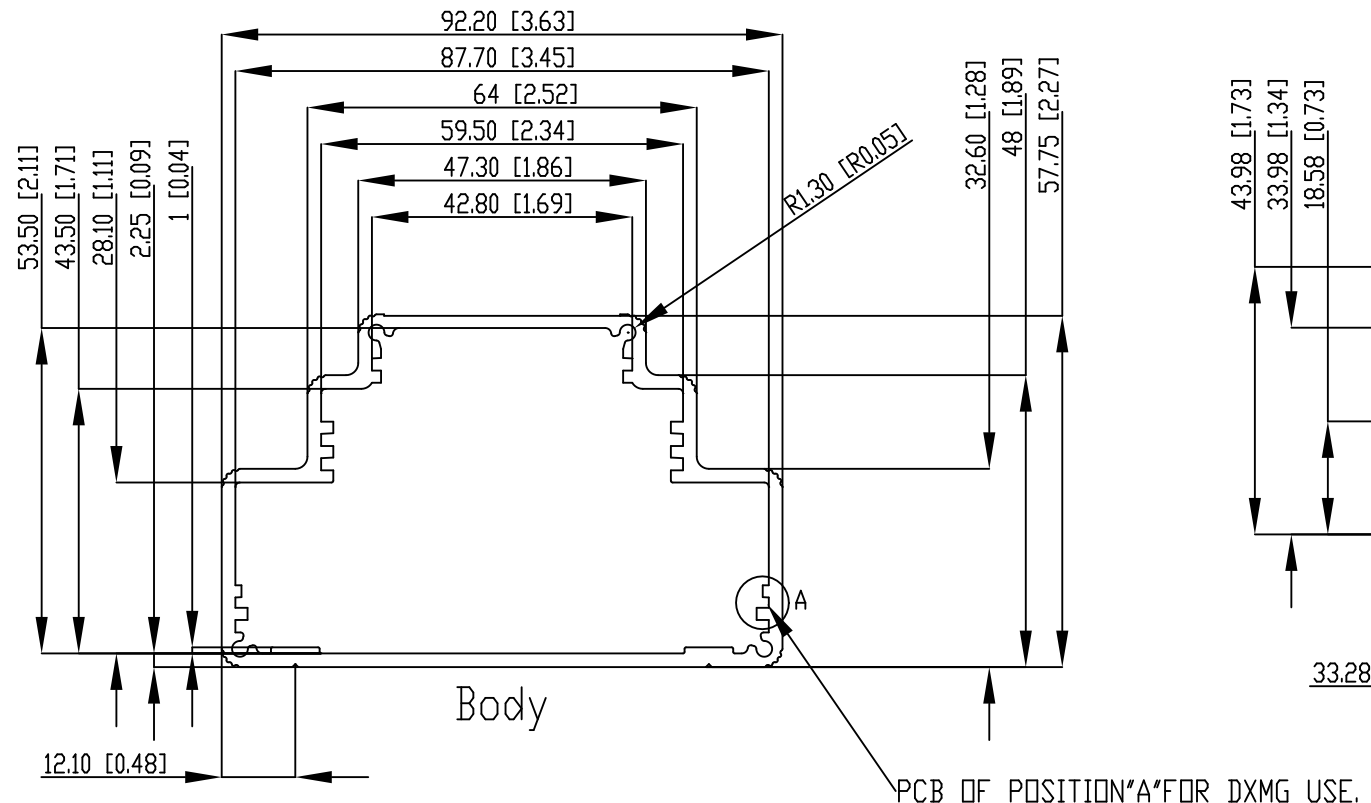

PART NAME

DMX - EXTRUDED ALUMINUM DIN RAIL BOX

PART No.

DMX-4776-B THROUGH DMX-4781-B
DMX-4776-G THROUGH DMX-4781-G

REV. DATE

4/20/15

NOTES:

- 1- (-B) SUFFIX INDICATES BLACK COLOR
(-G) SUFFIX INDICATES GRAY COLOR
- 2- MATERIAL: BODY - ALUMINUM ALLOY 6063
PLASTIC PANELS - POLYCARBONATE UL94-V0
SEAL - MOLDED EPDM
- 3- DIMENSIONS ARE MM [INCH]
- 4- TOLERANCES: +/- 0.030mm [+/- 0.012 in.]

PART# (BLACK)	PART# (GRAY)	DIM "A"
DMX-4776-B	DMX-4776-G	27.4 [1.10]
DMX-4777-B	DMX-4777-G	43.9 [1.73]
DMX-4778-B	DMX-4778-G	60.5 [2.38]
DMX-4779-B	DMX-4779-G	78.2 [3.08]
DMX-4780-B	DMX-4780-G	113.3 [4.46]
DMX-4781-B	DMX-4781-G	166.6 [6.56]