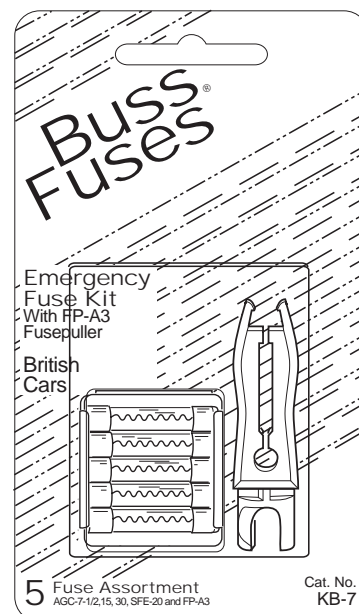

Emergency Fuse Kits With Fusepuller

AT-7 Blade Type

CATALOG SYMBOL: AT-7

Contents: ATC-5, 10, 15, 20, 25, 30 and FP-A3 Fusepuller

Six Fuses per Pack.
Ten Cards per Shelf Carton.

Card Size: 2-3/4" x 5-1/2"

Shelf Carton Size:
6-5/16" x 2-13/16" x 6-1/8"

UPC Code: 51712 15107

EK-7 American Car

CATALOG SYMBOL: EK-7

Contents: AGC-5, 15 & 30; SFE-9, 14 & 20 and FPA3 Fusepuller

Six Fuses per Pack.
Ten Cards per Shelf Carton.

Card Size: 2-3/4" x 5-1/2"

Shelf Carton Size:
6-5/16" x 2-13/16" x 6-1/8"

Shelf Carton Volume: 0.063 cu. ft.
Shelf Carton Weight: 0.99 lbs.

120 Cards per Master Carton.

Master Carton Size:
19" x 12-7/8" x 5-3/4"

Master Carton Volume: 0.814 cu. ft.
Master Carton Weight: 13.13 lbs.

UPC Code: 51712 15108

KB-7 British Car

CATALOG SYMBOL: KB-7

Contents: AGC-7-1/2, 15, 20, 25, & 30 and FPA3 Fusepuller

Five Fuses per Pack.
Five Cards per Shelf Carton.

Card Size: 2-3/4" x 5-1/2"

Shelf Carton Size:
4-1/2" x 2-13/16" x 6-1/8"