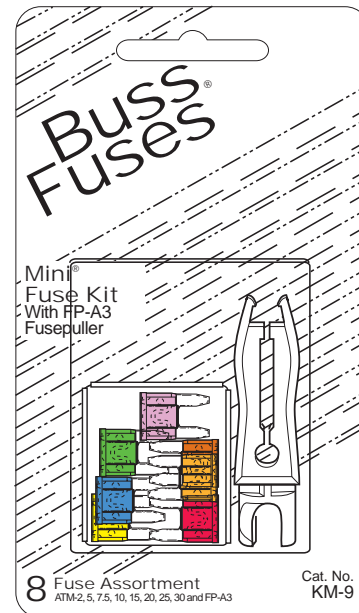

Master Carton Weight: 13.13 lbs.

UPC Code: 51712 15148

KJ-7 Japanese Car

CATALOG SYMBOL: KJ-7

Contents: AGC-5, 10, 15, 20, 30 and FP-A3 Fusepuller

Five Fuses per Pack.
Ten Cards per Shelf Carton.

Card Size: 2-3/4" x 5-1/2"

Shelf Carton Size:
6-5/16" x 2-13/16" x 6-1/8"

Shelf Carton Volume: 0.063 cu. ft.

Shelf Carton Weight: 0.99 lbs.

120 Cards per Master Carton.

Master Carton Size:
19" x 12-7/8" x 5-3/4"

Master Carton Volume: 0.814 cu. ft.

Master Carton Weight: 13.13 lbs.

UPC Code: 51712 15149

KM-9 MINI® Fuse Kit

CATALOG SYMBOL: KM-9

Contents: ATM-2, 5, 7-1/2, 10, 15, 20, 25, 30 and FP-A3 Fusepuller

Five Fuses per Pack.
Ten Cards per Shelf Carton.