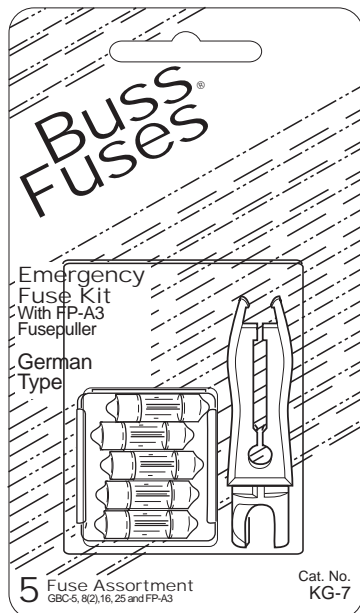

UPC Code: 51712 15108

KB-7 British Car

CATALOG SYMBOL: KB-7

Contents: AGC-7-1/2, 15, 20, 25, & 30 and FPA3 Fusepuller

Five Fuses per Pack.
Five Cards per Shelf Carton.

Card Size: 2-3/4" x 5-1/2"

Shelf Carton Size:
4-1/2" x 2-13/16" x 6-1/8"

Shelf Carton Volume: 0.045 cu. ft.
Shelf Carton Weight: 0.56 lbs.

120 Cards per Master Carton.

Master Carton Size:
18-7/8" x 9-1/4" x 11-1/2"

Master Carton Volume: 1.162 cu. ft.
Master Carton Weight: 14.69 lbs.

UPC Code: 51712 15147

Emergency Fuse Kits With Fusepuller

KG-7 German Type

CATALOG SYMBOL: KG-7

Contents: GBC-5, 8(2), 16, 25 and FP-A3 Fusepuller

Five Fuses per Pack.
Ten Cards per Shelf Carton.

Card Size: 2-3/4" x 5-1/2"