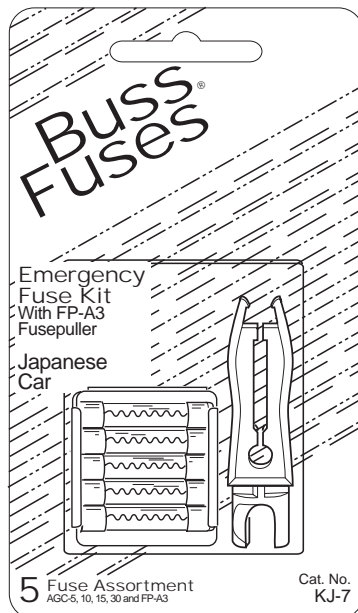

UPC Code: 51712 15147

Emergency Fuse Kits With Fusepuller

KG-7 German Type

CATALOG SYMBOL: KG-7

Contents: GBC-5, 8(2), 16, 25 and FP-A3 Fusepuller

Five Fuses per Pack.
Ten Cards per Shelf Carton.

Card Size: 2-3/4" x 5-1/2"

Shelf Carton Size:
6-5/16" x 2-13/16" x 6-1/8"

Shelf Carton Volume: 0.063 cu. ft.

Shelf Carton Weight: 0.99 lbs.

120 Cards per Master Carton.

Master Carton Size:
19" x 12-7/8" x 5-3/4"

Master Carton Volume: 0.814 cu. ft.

Master Carton Weight: 13.13 lbs.

UPC Code: 51712 15148

KJ-7 Japanese Car

CATALOG SYMBOL: KJ-7

Contents: AGC-5, 10, 15, 20, 30 and FP-A3 Fusepuller

Five Fuses per Pack.
Ten Cards per Shelf Carton.

Card Size: 2-3/4" x 5-1/2"