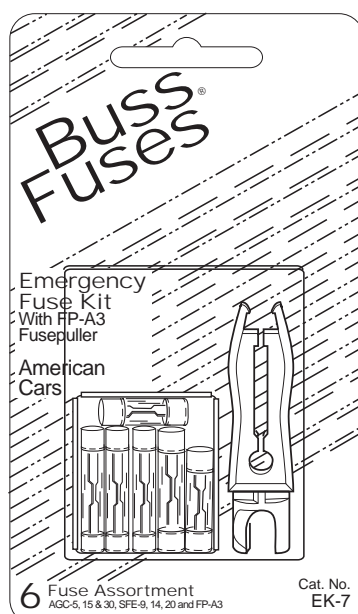

Emergency Fuse Kits With Fusepuller

AT-7 Blade Type

CATALOG SYMBOL: AT-7

Contents: ATC-5, 10, 15, 20, 25, 30 and FP-A3 Fusepuller

Six Fuses per Pack.
Ten Cards per Shelf Carton.

Card Size: 2-3/4" x 5-1/2"

Shelf Carton Size:
6-5/16" x 2-13/16" x 6-1/8"

Shelf Carton Volume: 0.063 cu. ft.
Shelf Carton Weight: 0.81 lbs.

120 Cards per Master Carton.

Master Carton Size:
19" x 12-7/8" x 5-3/4"

Master Carton Volume: 0.814 cu. ft.
Master Carton Weight: 10.97 lbs.

UPC Code: 51712 15107

EK-7 American Car

CATALOG SYMBOL: EK-7

Contents: AGC-5, 15 & 30; SFE-9, 14 & 20 and FPA3 Fusepuller

Six Fuses per Pack.
Ten Cards per Shelf Carton.

Card Size: 2-3/4" x 5-1/2"

Shelf Carton Size:
6-5/16" x 2-13/16" x 6-1/8"

UPC Code: 51712 15108

KB-7 British Car

CATALOG SYMBOL: KB-7

Contents: AGC-7-1/2, 15, 20, 25, & 30 and FPA3 Fusepuller

Five Fuses per Pack.
Five Cards per Shelf Carton.

Card Size: 2-3/4" x 5-1/2"

Shelf Carton Size:
4-1/2" x 2-13/16" x 6-1/8"