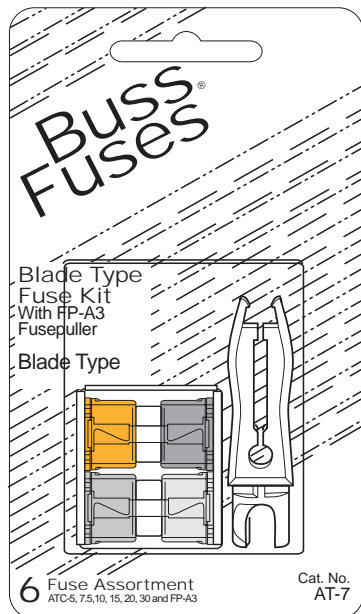

Emergency Fuse Kits With Fusepuller

AT-7 Blade Type

CATALOG SYMBOL: AT-7

Contents: ATC-5, 10, 15, 20, 25, 30 and FP-A3 Fusepuller

Six Fuses per Pack.
Ten Cards per Shelf Carton.

Card Size: 2-3/4" x 5-1/2"

Shelf Carton Size:
6-5/16" x 2-13/16" x 6-1/8"

Shelf Carton Volume: 0.063 cu. ft.
Shelf Carton Weight: 0.81 lbs.

120 Cards per Master Carton.

Master Carton Size:
19" x 12-7/8" x 5-3/4"

Master Carton Volume: 0.814 cu. ft.
Master Carton Weight: 10.97 lbs.

UPC Code: 51712 15107

EK-7 American Car

CATALOG SYMBOL: EK-7

Contents: AGC-5, 15 & 30; SFE-9, 14 & 20 and FPA3 Fusepuller

Six Fuses per Pack.
Ten Cards per Shelf Carton.

Card Size: 2-3/4" x 5-1/2"

Shelf Carton Size:
6-5/16" x 2-13/16" x 6-1/8"

UPC Code: 51712 15108

KB-7 British Car

CATALOG SYMBOL: KB-7

Contents: AGC-7-1/2, 15, 20, 25, & 30 and FPA3 Fusepuller

Five Fuses per Pack.
Five Cards per Shelf Carton.

Card Size: 2-3/4" x 5-1/2"

Shelf Carton Size:
4-1/2" x 2-13/16" x 6-1/8"