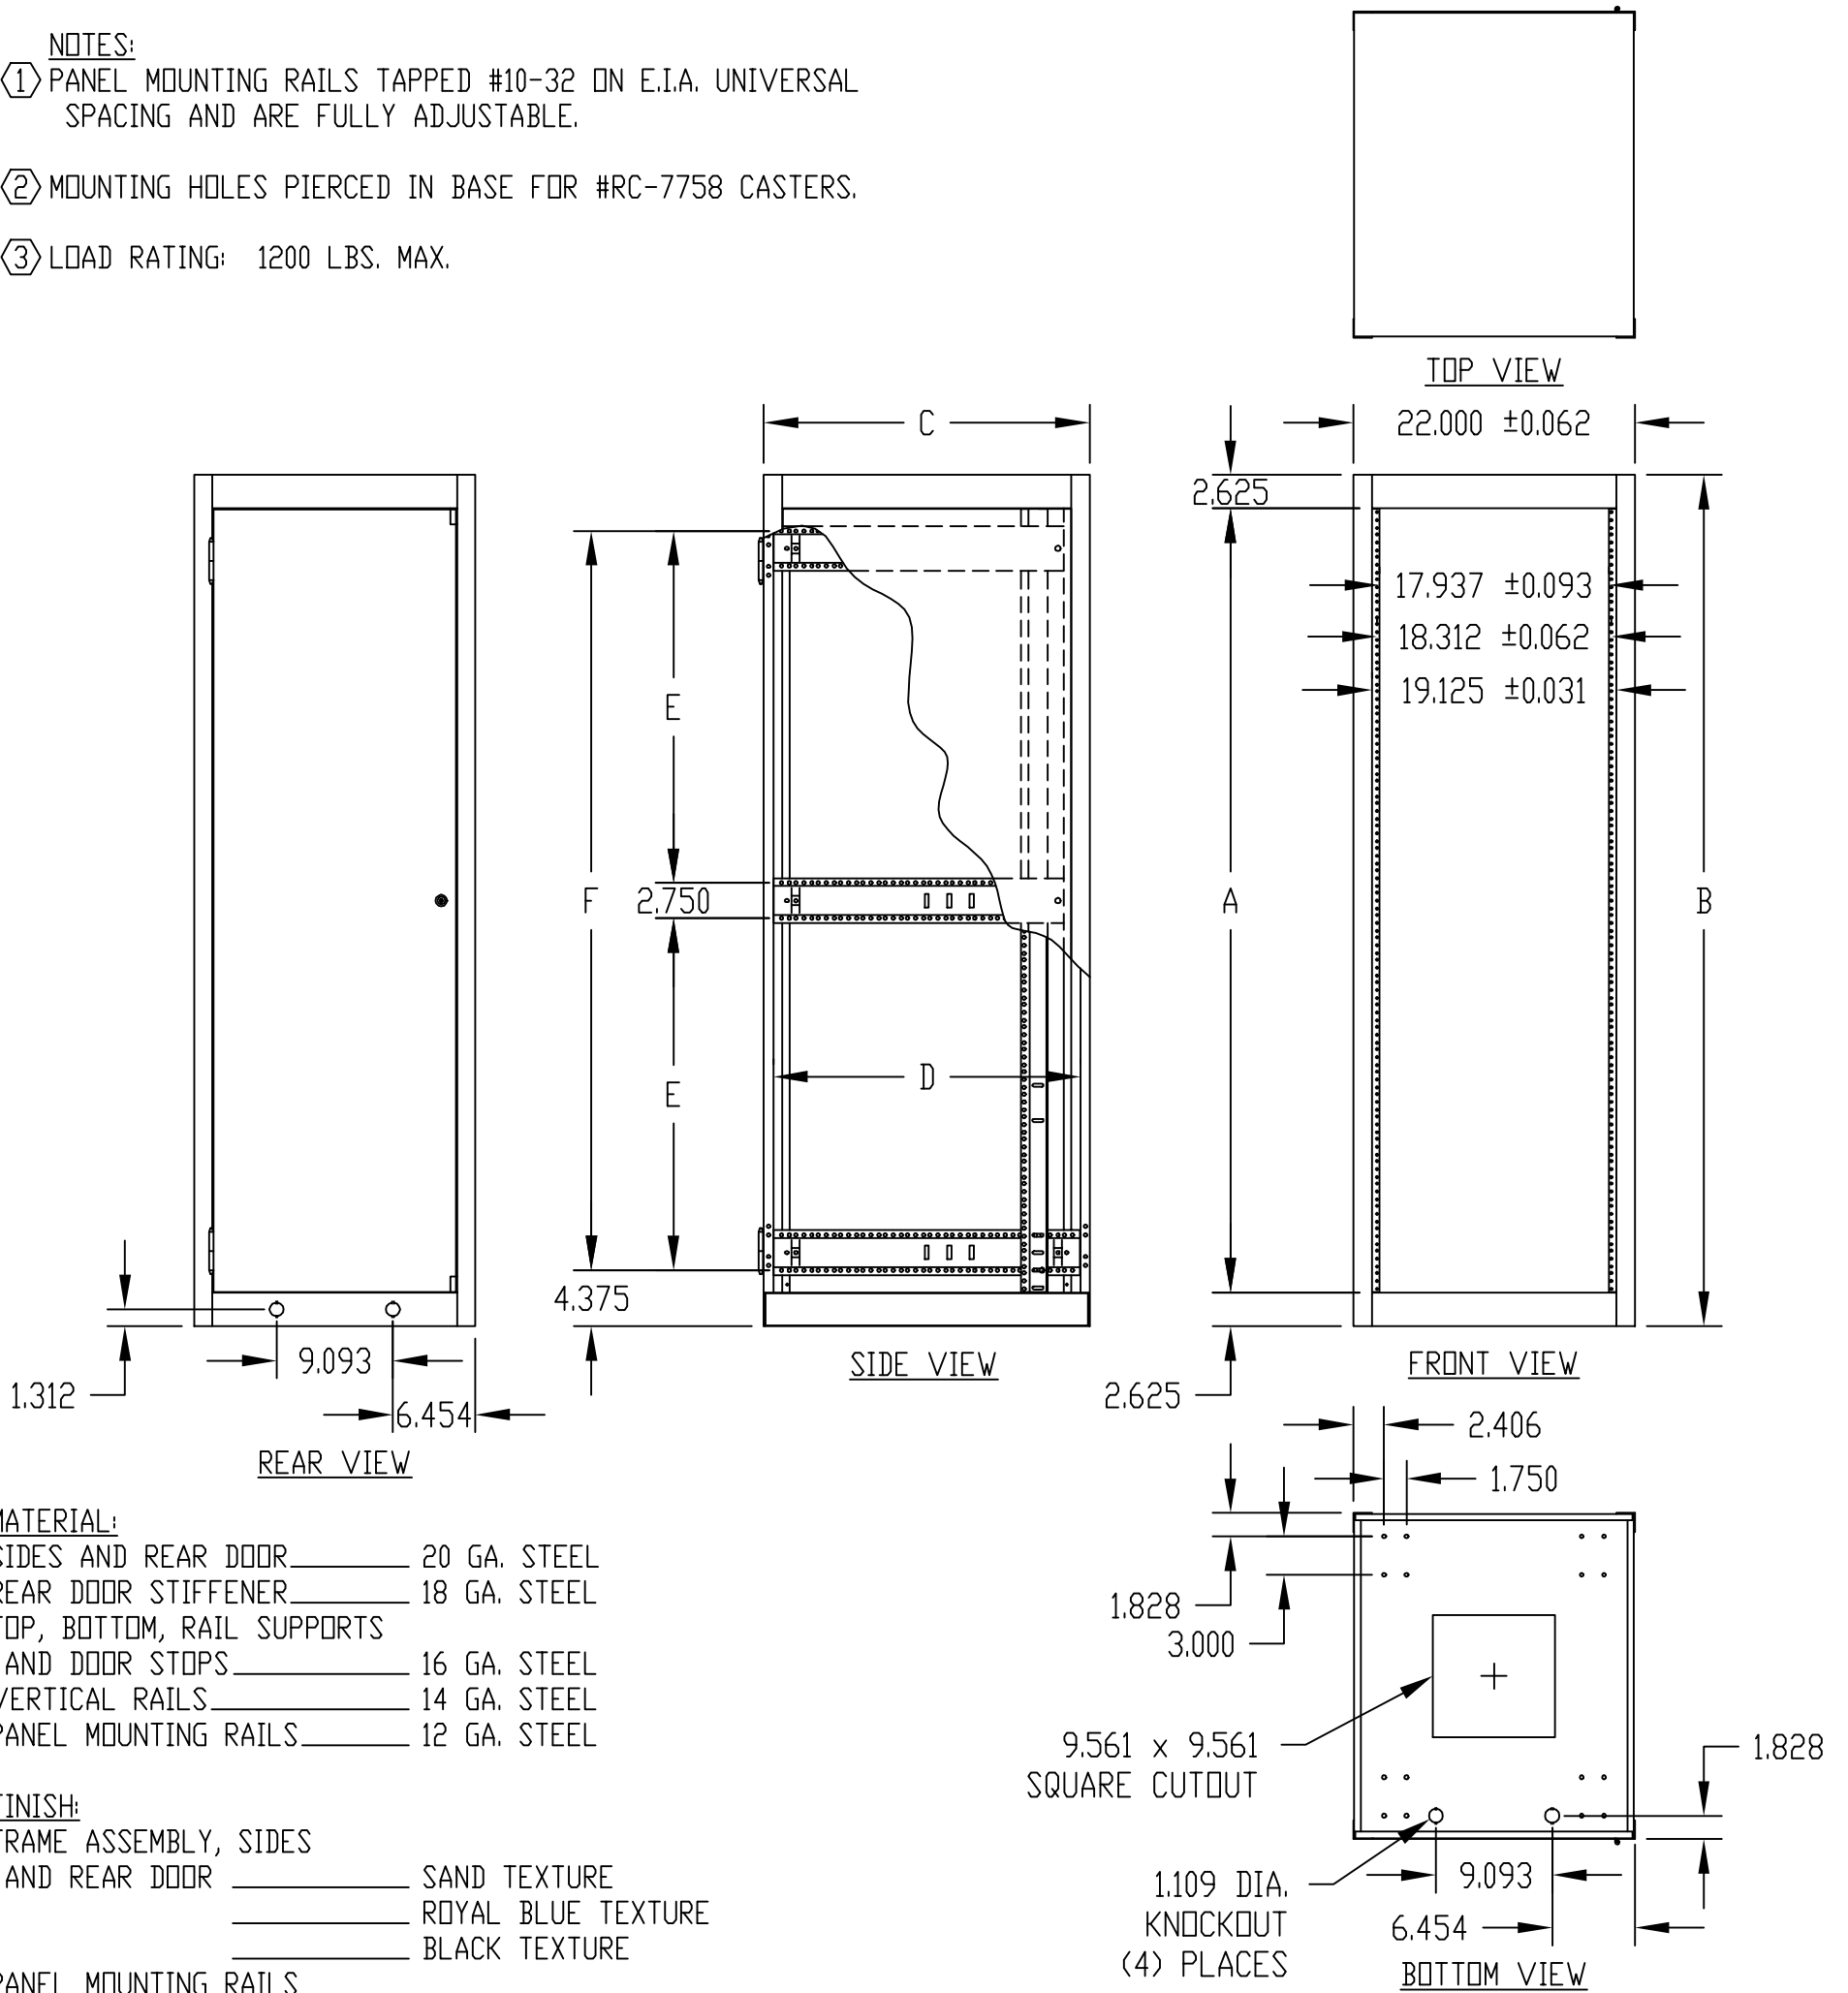

PART NAME	ECONOMIZER CABINET RACK (19" P.S.)	PART No.	ER-16502 thru ER-16526	REV. DATE	1-27-11
-----------	------------------------------------	----------	------------------------	-----------	---------

**NOTES:**

- ① PANEL MOUNTING RAILS TAPPED #10-32 ON E.I.A. UNIVERSAL SPACING AND ARE FULLY ADJUSTABLE.
- ② MOUNTING HOLES PIERCED IN BASE FOR #RC-7758 CASTERS.
- ③ LOAD RATING: 1200 LBS. MAX.

**OPTIONAL ACCESSORIES**

PART NO.	PANEL SPACE A	B	C	D	E	F	PANEL MTG. RAILS PART NO.	ECONOGLAS DOORS PART NO.
ER-16502	42.000	47.312	18.500	17.000	—	38.562	PMR-9450	V-9763-L
ER-16503	52.500	57.812			—	49.062	PMR-9451	V-9764-L
ER-16504	61.250	66.562			27.531	57.812	PMR-9452	V-9765-L
ER-16505	70.000	75.312			31.906	66.562	PMR-9453	V-9766-L
ER-16506	78.750	84.062	18.500	17.000	36.281	75.312	PMR-9454	V-9767-L
ER-16511	21.000	26.312	25.500	24.000	—	17.562	PMR-9448	V-9760-L
ER-16512	42.000	47.312			—	38.562	PMR-9450	V-9763-L
ER-16513	52.500	57.812			—	49.062	PMR-9451	V-9764-L
ER-16514	61.250	66.562			27.531	57.812	PMR-9452	V-9765-L
ER-16515	70.000	75.312			31.906	66.562	PMR-9453	V-9766-L
ER-16516	78.750	84.062	25.500	24.000	36.281	75.312	PMR-9454	V-9767-L
ER-16521	21.000	26.312	30.750	29.250	—	17.562	PMR-9448	V-9760-L
ER-16522	42.000	47.312			—	38.562	PMR-9450	V-9763-L
ER-16523	52.500	57.812			—	49.062	PMR-9451	V-9764-L
ER-16524	61.250	66.562			27.531	57.812	PMR-9452	V-9765-L
ER-16525	70.000	75.312			31.906	66.562	PMR-9453	V-9766-L
ER-16526	78.750	84.062	30.750	29.250	36.281	75.312	PMR-9454	V-9767-L