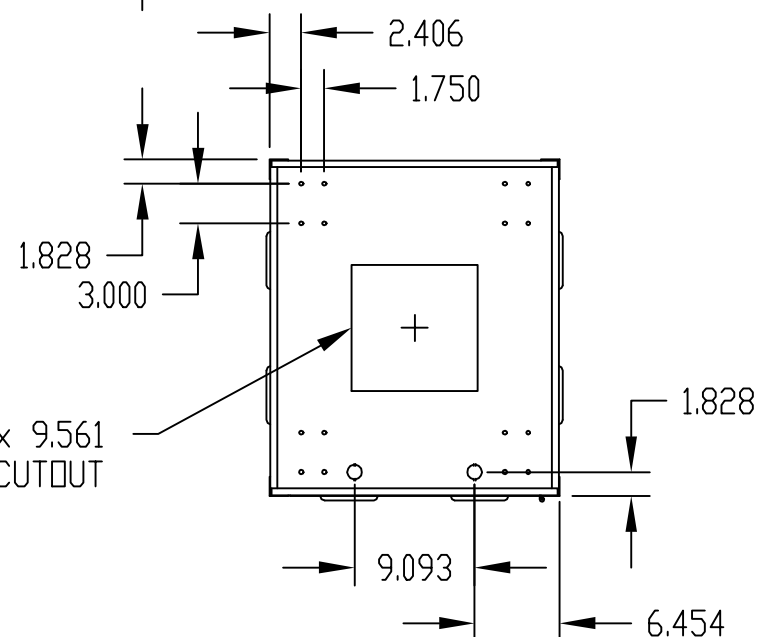

MOUNTING PROVISIONS FOR OPTIONAL FAN.

TOP VIEW

FRONT VIEW

SIDE VIEW

REAR VIEW

BOTTOM VIEW

MATERIAL:

- SIDES AND REAR DOOR _____ 20 GA. STEEL
- REAR DOOR STIFFENER _____ 18 GA. STEEL
- TOP, BOTTOM, RAIL SUPPORTS AND DOOR STOPS _____ 16 GA. STEEL
- VERTICAL RAILS _____ 14 GA. STEEL
- PANEL MOUNTING RAILS _____ 12 GA. STEEL

FINISH:

- FRAME ASSEMBLY, SIDES AND REAR DOOR _____ SAND TEXTURE
- _____ ROYAL BLUE TEXTURE
- _____ BLACK TEXTURE
- PANEL MOUNTING RAILS AND DOOR STOPS _____ SMOOTH BLACK

OPTIONAL ACCESSORIES

PART NO.	PANEL SPACE A	B	C	D	E	F	PANEL MTG. RAILS PART NO.	ECONOGLAS DOORS PART NO.
ER-16602 ☒	42.000	47.312	18.500	17.000	—	38.562	PMR-9450	V-9763-L
ER-16603 ○	52.500	57.812			—	49.062	PMR-9451	V-9764-L
ER-16604 ○	61.250	66.562			27.531	57.812	PMR-9452	V-9765-L
ER-16605 ○	70.000	75.312			31.906	66.562	PMR-9453	V-9766-L
ER-16606 ○	78.750	84.062	18.500	17.000	36.281	75.312	PMR-9454	V-9767-L
ER-16612 □	42.000	47.312	25.500	24.000	—	38.562	PMR-9450	V-9763-L
ER-16613 △	52.500	57.812			—	49.062	PMR-9451	V-9764-L
ER-16614 △	61.250	66.562			27.531	57.812	PMR-9452	V-9765-L
ER-16615 △	70.000	75.312			31.906	66.562	PMR-9453	V-9766-L
ER-16616 △	78.750	84.062	25.500	24.000	36.281	75.312	PMR-9454	V-9767-L
ER-16622 □	42.000	47.312	30.750	29.250	—	38.562	PMR-9450	V-9763-L
ER-16623 △	52.500	57.812			—	49.062	PMR-9451	V-9764-L
ER-16624 △	61.250	66.562			27.531	57.812	PMR-9452	V-9765-L
ER-16625 △	70.000	75.312			31.906	66.562	PMR-9453	V-9766-L
ER-16626 △	78.750	84.062	30.750	29.250	36.281	75.312	PMR-9454	V-9767-L