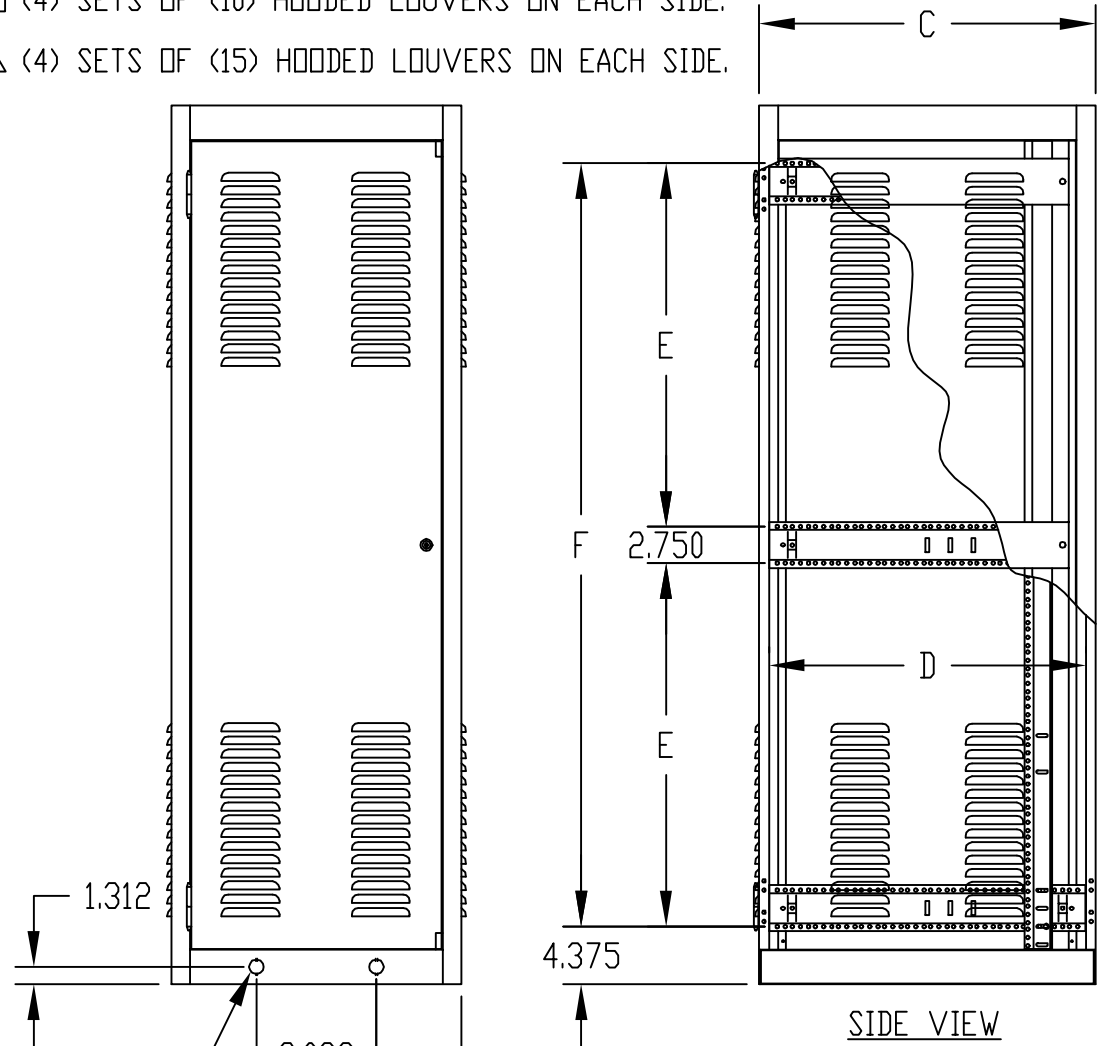

PART NAME	ECONOMIZER CABINET RACK (19" P.S., VENTED)	PART No.	ER-16602 thru ER-16626	REV. DATE	1-27-11
-----------	--	----------	------------------------	-----------	---------

NOTES:

- ① PANEL MOUNTING RAILS TAPPED #10-32 ON E.I.A. UNIVERSAL SPACING AND ARE FULLY ADJUSTABLE.
- ② MOUNTING HOLES PIERCED IN BASE FOR #RC-7758 CASTERS.
- ③ LOAD RATING: 1200 LBS. MAX.
- ☒ (2) SETS OF (10) HOODED LOUVERS CENTERED ON EACH SIDE.
- (2) SETS OF (15) HOODED LOUVERS CENTERED ON EACH SIDE.
- (4) SETS OF (10) HOODED LOUVERS ON EACH SIDE.
- △ (4) SETS OF (15) HOODED LOUVERS ON EACH SIDE.

MOUNTING PROVISIONS FOR OPTIONAL FAN.

TOP VIEW

FRONT VIEW

SIDE VIEW

REAR VIEW

BOTTOM VIEW

MATERIAL:

- SIDES AND REAR DOOR _____ 20 GA. STEEL
- REAR DOOR STIFFENER _____ 18 GA. STEEL
- TOP, BOTTOM, RAIL SUPPORTS AND DOOR STOPS _____ 16 GA. STEEL
- VERTICAL RAILS _____ 14 GA. STEEL
- PANEL MOUNTING RAILS _____ 12 GA. STEEL