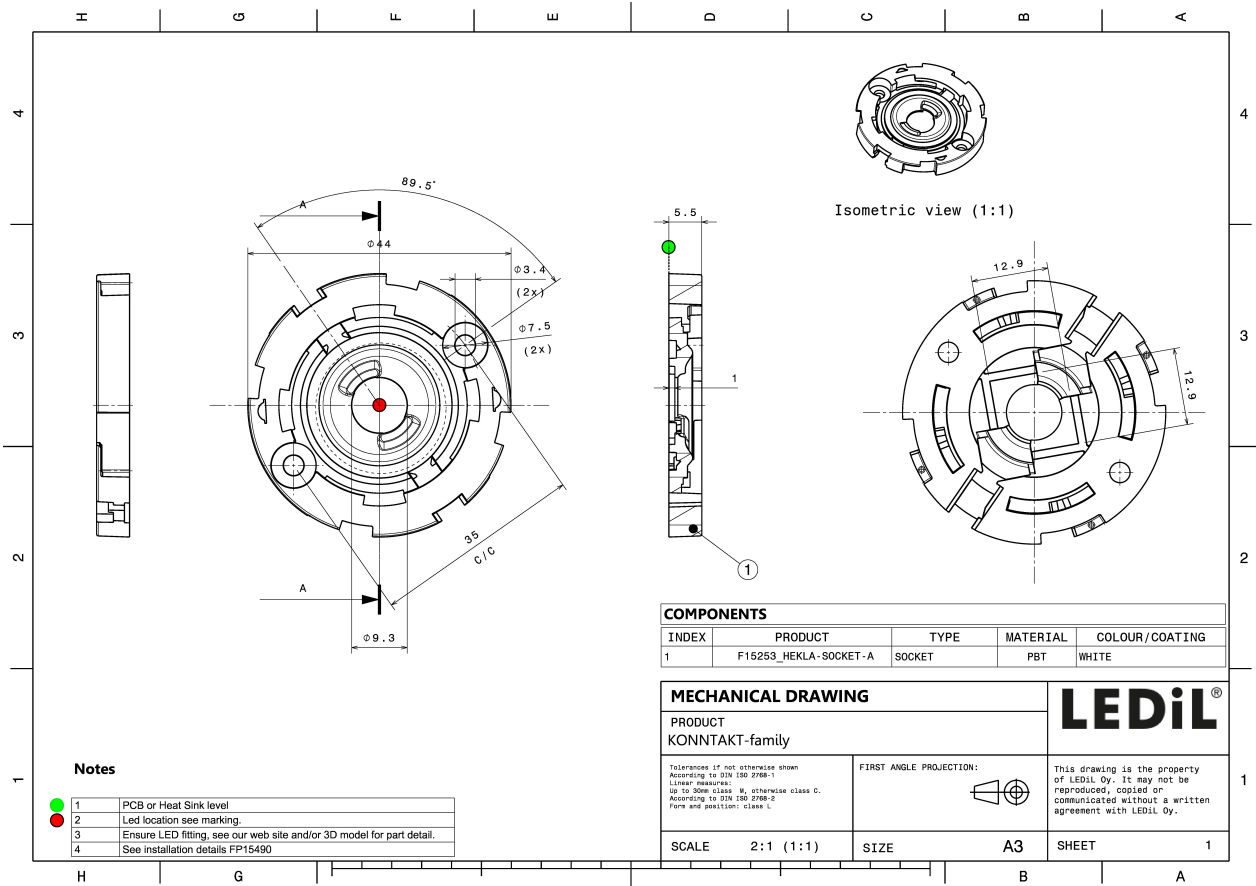

HEKLA-SOCKET-A

Version compatible with COBs of 12.5 x 12.5 mm packages and max 9 mm LES size

TECHNICAL SPECIFICATIONS:

| | |
|----------------|-----------|
| Dimensions | Ø 44.0 mm |
| Height | 5.5 mm |
| Fastening | screw |
| ROHS compliant | yes ⓘ |

MATERIAL SPECIFICATIONS:

| Component | Type | Material | Colour | Finish |
|----------------|-----------|----------|--------|--------|
| HEKLA-SOCKET-A | Base part | PBT | white | |

ORDERING INFORMATION:

| Component | Qty in box | MOQ | MPQ | Box weight (kg) |
|---|------------|-----|-----|-----------------|
| F15253_HEKLA-SOCKET-A » Box size: 480 x 280 x 165 mm | 1350 | 45 | 45 | 7.6 |

See also our general installation guide: www.ledil.com/installation_guide